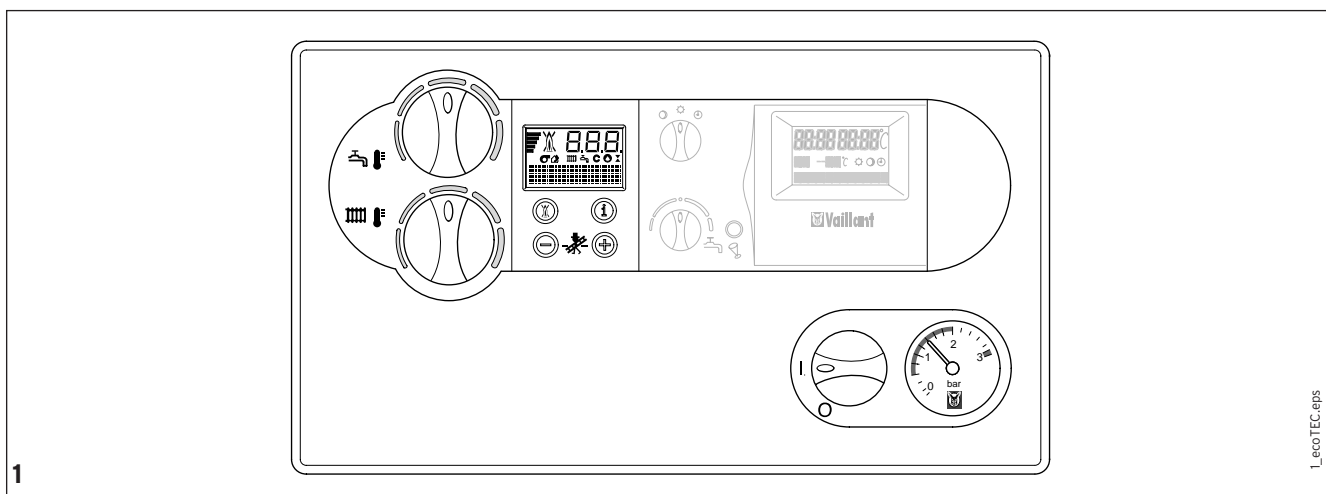

L_ecoTEC.eps