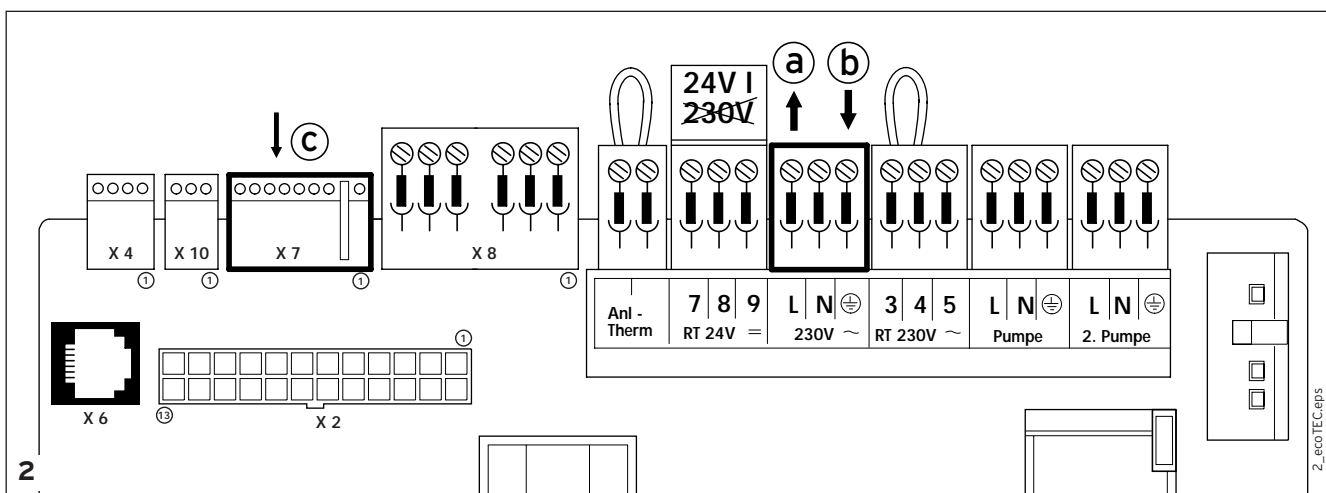

2_ecoTEC.eps