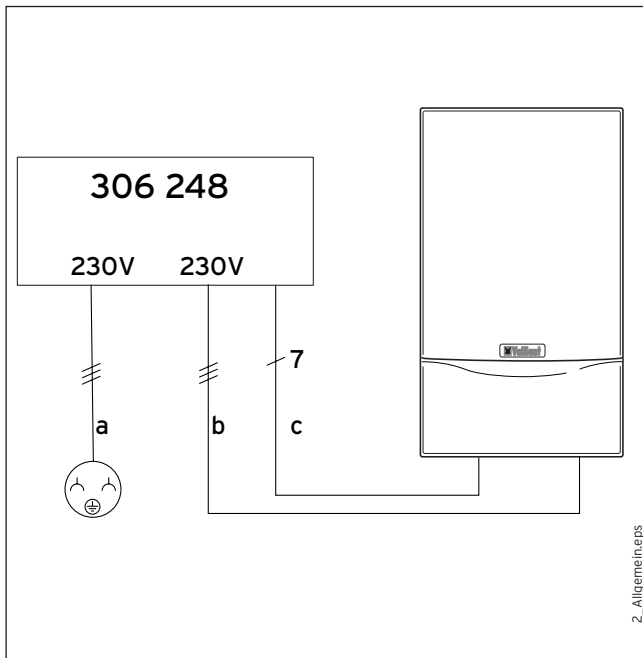

- 1 x Nr. 1
- 4 x Nr. 2
- 1 x Nr. 3