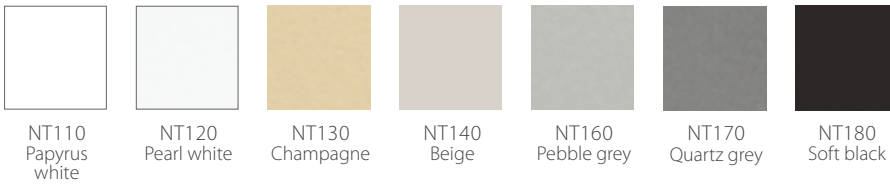

A *warm* PALETTE OF COLOURS

Stelrad is delighted to introduce you to our *palette of warm colours*. A shade for every room, for *every interior*. Opt for warm elegance, the baroque ambience or modern minimalism; with Stelrad, you can heat your home in *colour*.

COLOURS OF NATURE

METALLIC COLOURS

COLOURS FOR SANITARY WARES

RAL COLOURS

How do I order a coloured radiator?

Firstly, the radiator's item number then the item number of the colour + description.

e.g. 70060500041038 SN170 Black

The colours are illustrative only.

In addition to our 3.5 trendy, very popular and carefully selected colours, we now offer many more RAL colours.★

Shades of yellow

RAL 1000	E1000	RAL 1007	E1007
RAL 1001	E1001	RAL 1012	E1012
RAL 1002	E1002	RAL 1014	E1014
RAL 1003	E1003	RAL 1015	E1015
RAL 1005	E1005	RAL 1016	E1016
RAL 1006	E1006	RAL 1017	E1017