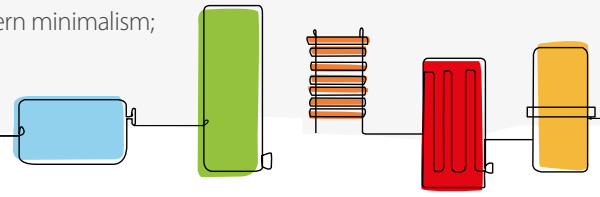

* Heat output at 75/65/20°C according to EN442

** Prices in EUR, excl. VAT. The producer reserves the right to make price changes without prior notice.

Supplied with:

Brackets with anti-lift, 4 pieces up to length 854 mm and 6 pieces from length 1.038 mm, screws, plugs, air vent, blind plug and installation instructions.

A *warm* PALETTE OF COLOURS

Stelrad is delighted to introduce you to our *palette of warm colours*. A shade for every room, for *every interior*. Opt for warm elegance, the baroque ambience or modern minimalism; with Stelrad, you can heat your home in *colour*.