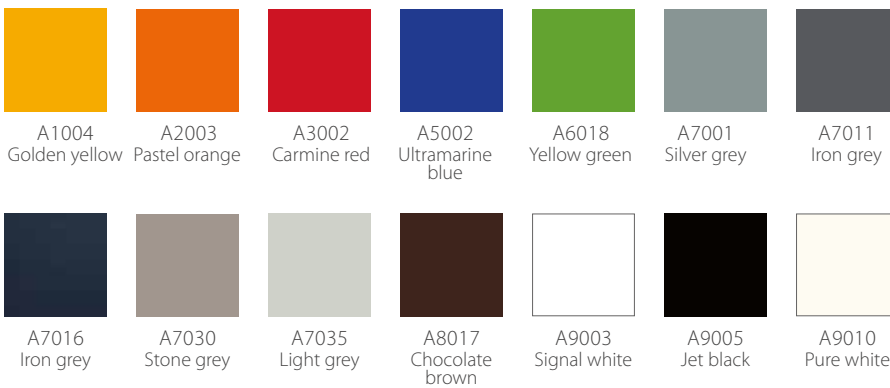

A *warm* PALETTE OF COLOURS

Stelrad is delighted to introduce you to our *palette of warm colours*. A shade for every room, for *every interior*. Opt for warm elegance, the baroque ambience or modern minimalism; with Stelrad, you can heat your home in *colour*.

COLOURS OF NATURE

METALLIC COLOURS

COLOURS FOR SANITARY WARES

RAL COLOURS

How do I order a coloured radiator?

Firstly, the radiator's item number then the item number of the colour + description.

e.g. 70060500041038 SN170 Black

The colours are illustrative only.

In addition to our 3.5 trendy, very popular and carefully selected colours, we now offer many more RAL colours.★

Shades of yellow

RAL 1000	E1000	RAL 1007	E1007
RAL 1001	E1001	RAL 1012	E1012
RAL 1002	E1002	RAL 1014	E1014
RAL 1003	E1003	RAL 1015	E1015
RAL 1005	E1005	RAL 1016	E1016
RAL 1006	E1006	RAL 1017	E1017

Shades of orange

RAL 1034	E1034	RAL 3000	E3000
RAL 2002	E2002	RAL 3001	E3001
RAL 2004	E2004	RAL 3004	E3004
RAL 2008	E2008	RAL 3005	E3005
RAL 2009	E2009	RAL 3007	E3007
RAL 2010	E2010	RAL 3009	E3009
RAL 2011	E2011		