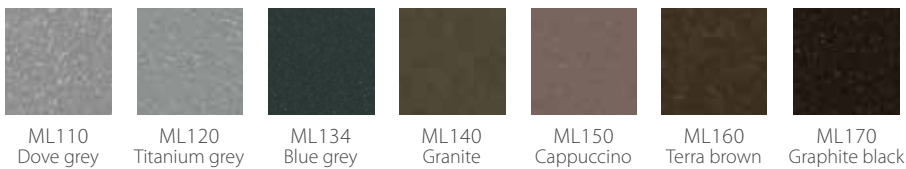

A *warm* PALETTE OF COLOURS

Stelrad is delighted to introduce you to our *palette of warm colours*. A shade for every room, for *every interior*. Opt for warm elegance, the baroque ambience or modern minimalism; with Stelrad, you can heat your home in *colour*.

COLOURS OF NATURE

METALLIC COLOURS

COLOURS FOR SANITARY WARES

RAL COLOURS

How do I order a coloured radiator?

Firstly, the radiator's item number then the item number of the colour + description.

e.g. 70060500041038 SN170 Black

The colours are illustrative only.

In addition to our 3.5 trendy, very popular and carefully selected colours, we now offer many more RAL colours.★

Shades of yellow

RAL 1000	E1000	RAL 1007	E1007
RAL 1001	E1001	RAL 1012	E1012
RAL 1002	E1002	RAL 1014	E1014
RAL 1003	E1003	RAL 1015	E1015
RAL 1005	E1005	RAL 1016	E1016
RAL 1006	E1006	RAL 1017	E1017