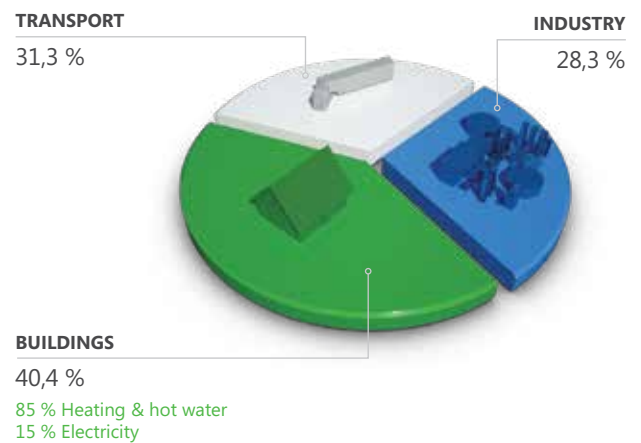

WHY CHOOSE GREEN HEAT ?

We can no longer deny it: the environment is suffering because of our energy consumption.

We are all looking for **smarter ways to manage energy**. Buildings are big consumers of energy and the majority of that consumption is for heating and hot water, so our sector has a great responsibility to innovate. With renewable energy and efficient heating and cooling technologies, **our buildings can emit up to 60 % less CO₂**.

The European Union helps carry the load by gradually making energy consumption standards stricter. And rightly so, because with a perfect energy balance, a modern house uses less than a tenth of what was possible 30 years ago.

Modern heating technologies and renewable energy are crucially important in order to achieve the ambitious objectives. To get the full benefits, such technologies need low temperature systems. That's where the green heat of Stelrad ECO radiators comes in.