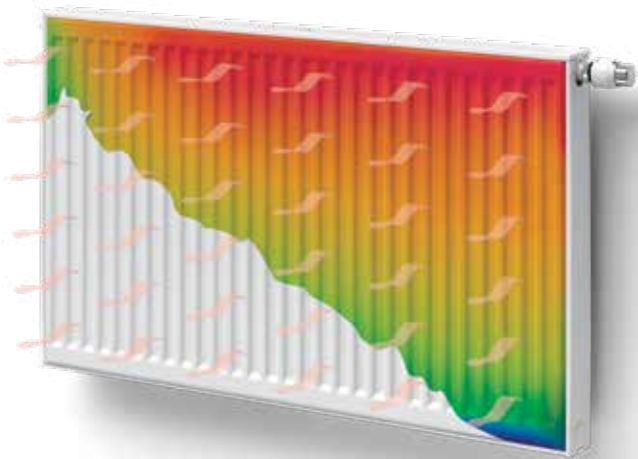

MORE COMFORT

LESS CO₂

To a large extent, the choice of your radiator determines the heating comfort in your home. Do you know the feeling of a draught-free living room that doesn't feel comfortable at 20°C? Good radiant heat from your radiator will fix that.

MORE COMFORT FROM FRONT PANEL RADIATION

Due to direct intake technology – unique to Stelrad ECO radiators – the water in the front panel is higher in temperature. As a result, your radiator emits more radiant heat, which increases the feeling of comfort with no detriment to the function of lower temperature systems.

PRESET THERMOSTATIC VALVE

The thermostatic valve regulates the water supply in the radiator. This valve is preset in the factory according to the radiator's size. This guarantees optimal efficiency.

CENTRAL CONNECTION

The connection coupling of the ECO radiator is located in the middle. Therefore, the connection location no longer depends on the length of your radiator. The advantage is that you can lay down the pipes early in the project without needing to know the size of the radiator.

LEFT OR RIGHT SIDE VALVE POSITION

Your ECO radiator's valve can be mounted on either the left or right side without having to adjust the supply and return pipes.