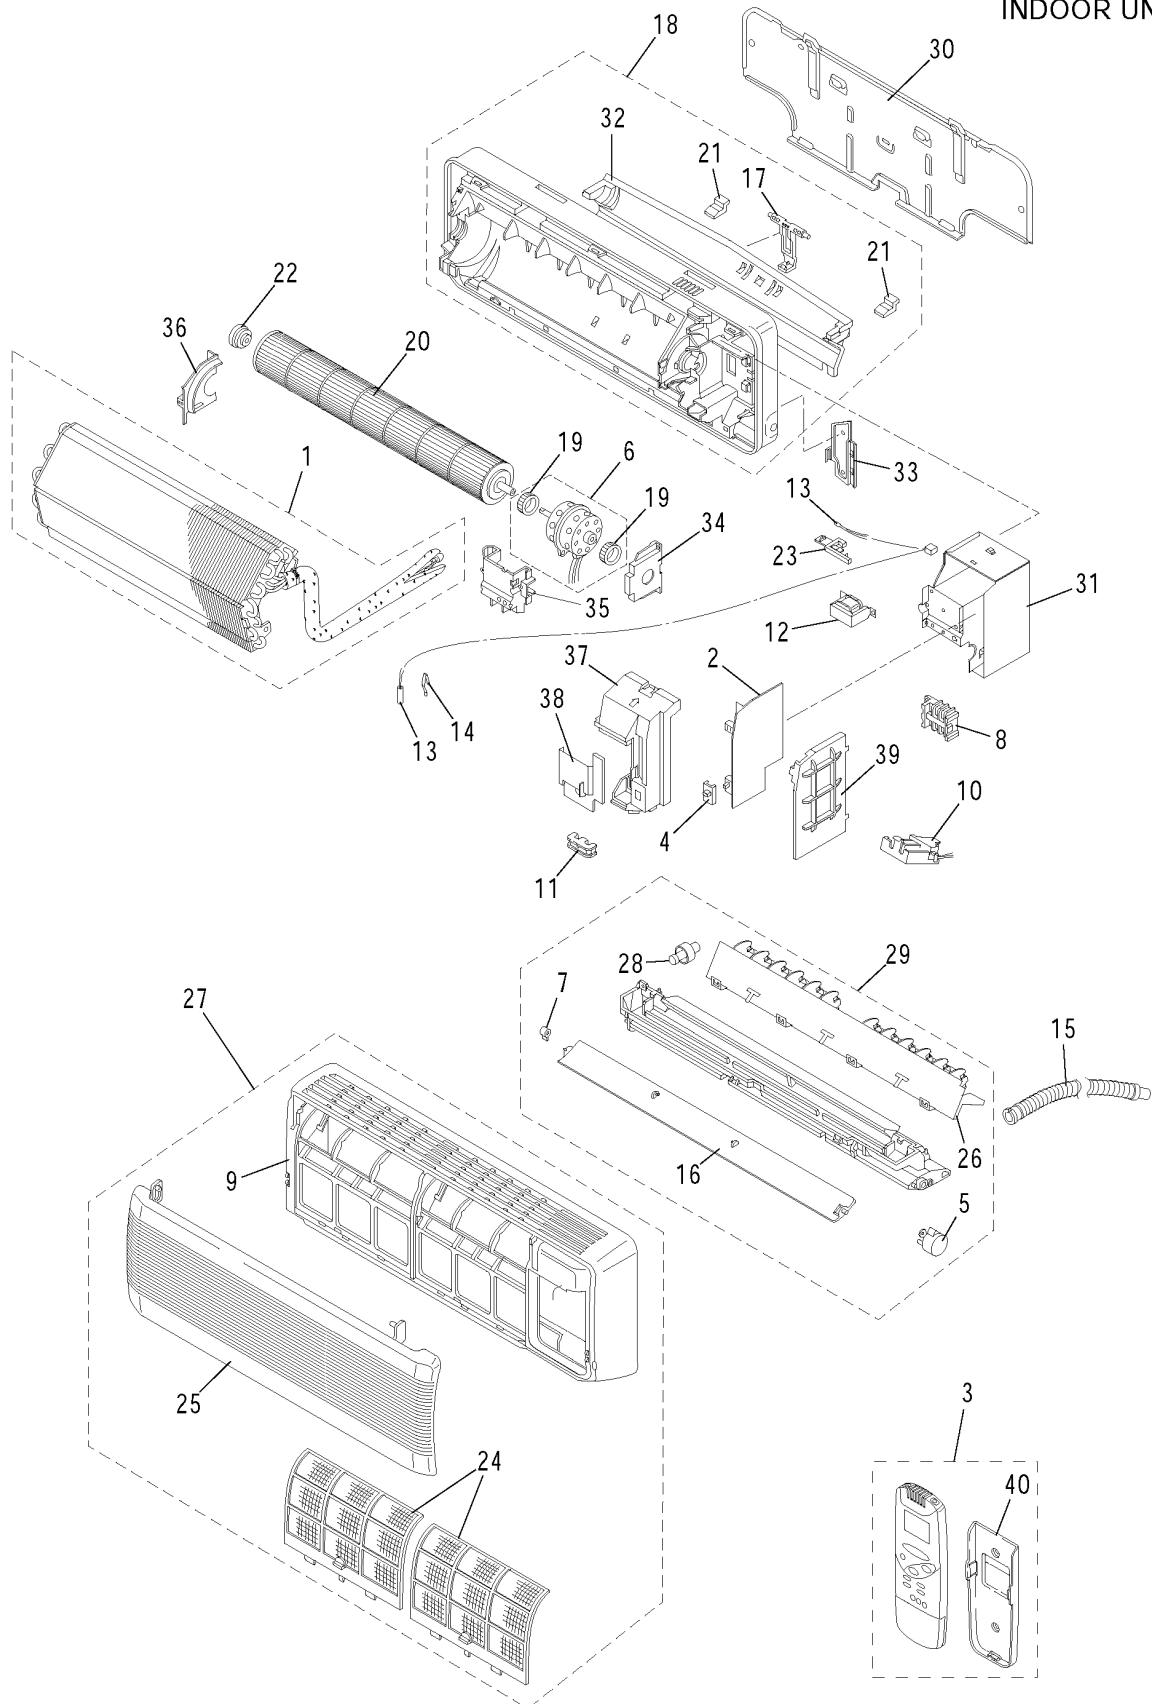

Parts List

File No.

Air Conditioner

INDOOR UNIT
SAP-K121GJA

Model No.	Prod.Code	Volt-Phase-Hertz
SAP-K121GJA-S	1 852 069 63	220-240-1-50

SAP-K121GJA
INDOOR UNIT

ATTENTION !

To ensure correct parts supply, please let us know followings,
when you make service parts order: