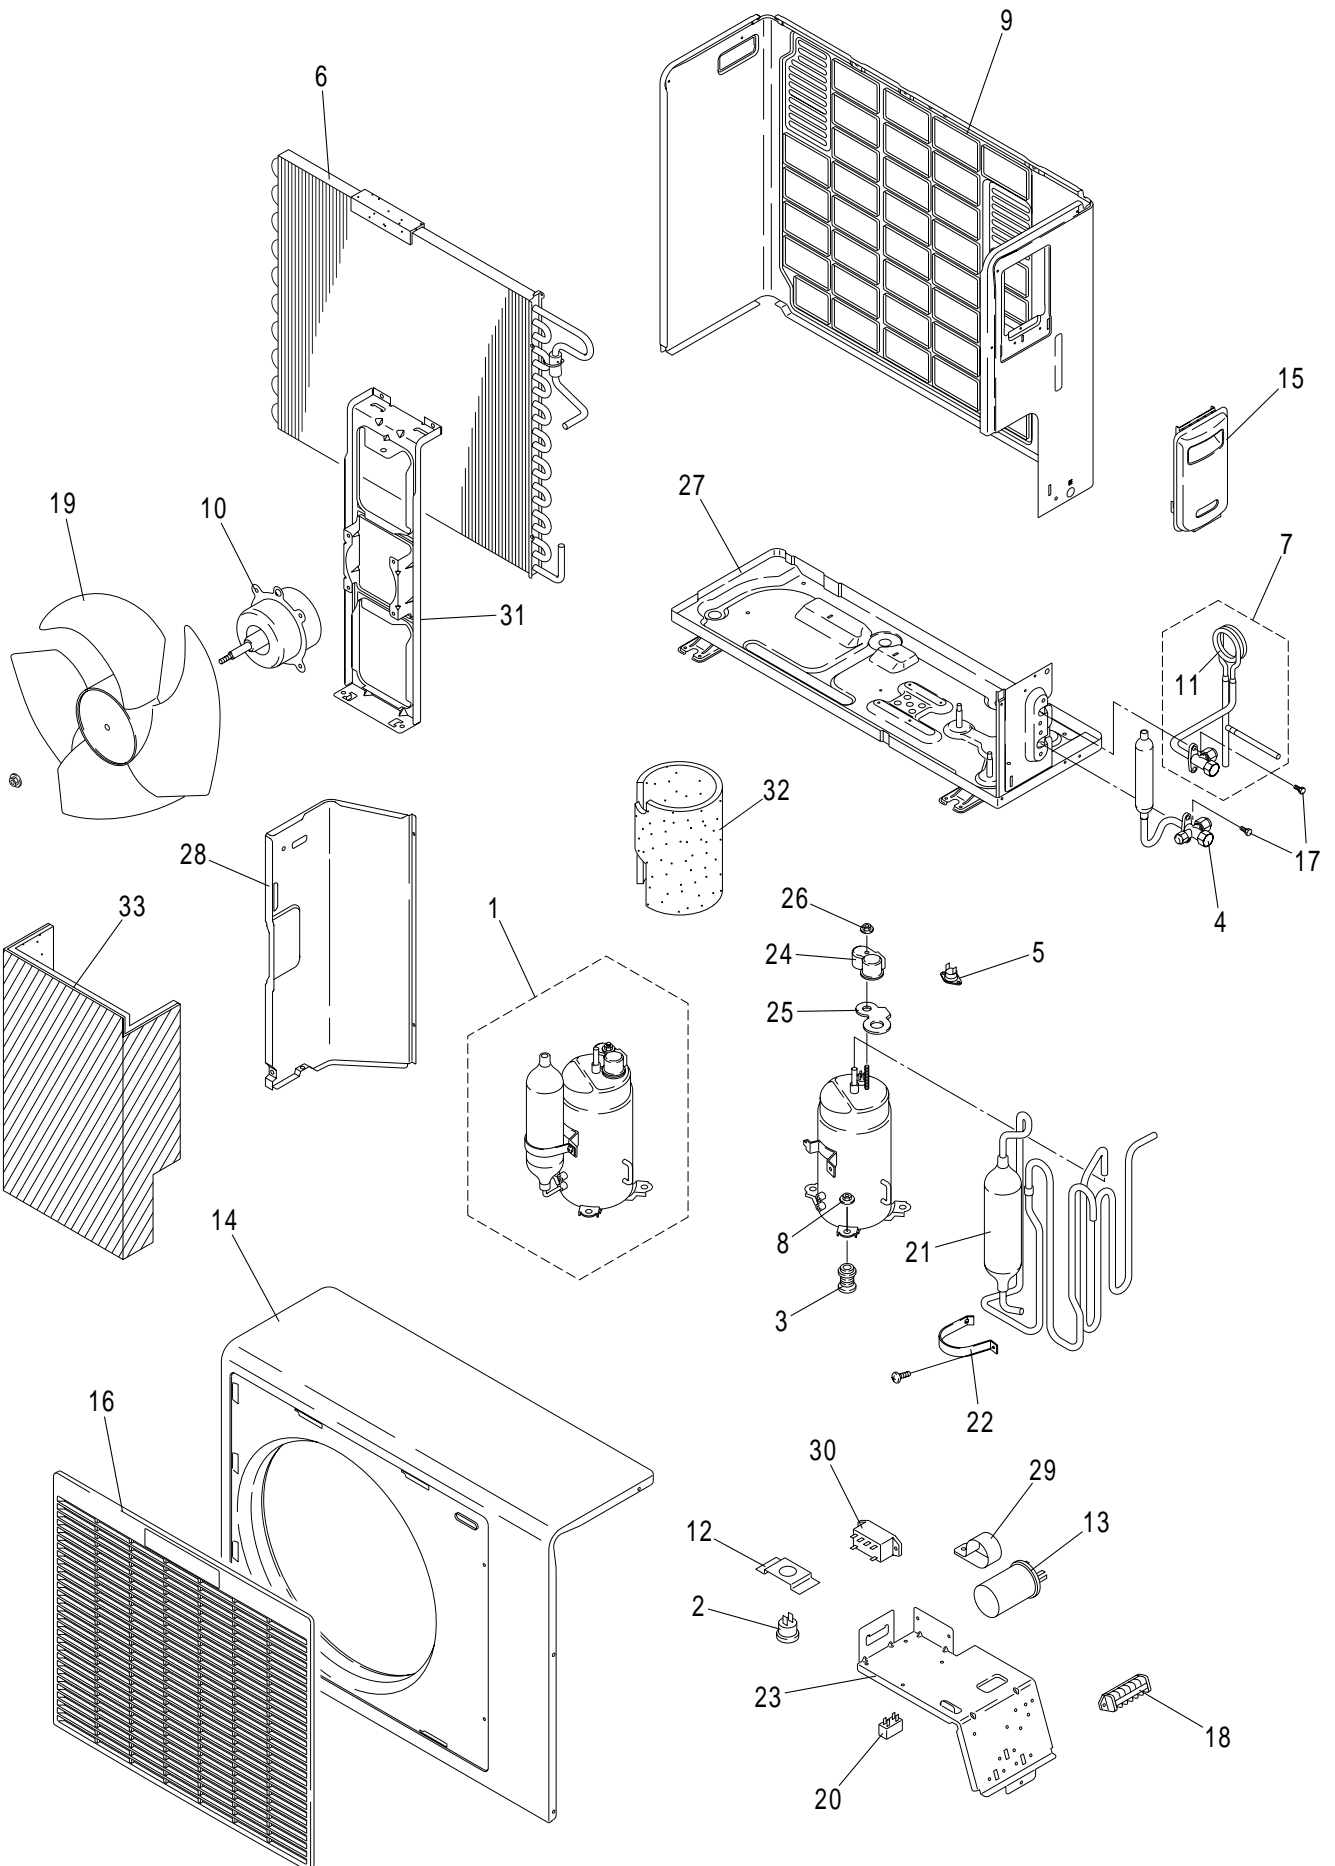

SAP-C71GA
OUTDOOR UNIT

ATTENTION !

To ensure correct parts supply, please let us know followings,
when you make service parts order:

1.Part No. 2.Description 3.Q'ty 4.Volts-Hz-Ph 5.Product Model No.

SAP-C71GA
OUTDOOR UNIT

Key No.	Part No.	Description	Q'ty	Reference No.
* 1	623 149 6964	Compressor Ass'y	1	852-0-4516-34700
* 2	623 149 6957	Over road Relay MRA99802-9201	1	1FA-4-S2C0-00100
3	623 155 5609	Cushion Rubber	3	852-2-2390-22800
4	623 151 3197	Valve Ass'y 3/8 in.	1	852-0-4501-89100
* 5	623 097 8898	Thermostat CS-7C115	1	4-2339-60026
6	623 151 3180	Condenser Ass'y	1	852-0-4102-74800
7	623 151 3173	Valve Ass'y 1/4 in.	1	852-0-4501-89200
8	623 029 6534	Nut Special Ass'y	3	851-0-2395-10501
9	623 156 4946	Rear Panel	1	852-2-1120-25602
* 10	623 150 7301	Fan Motor UE6-21AH5PB-S	1	525-0-0000-81145
11	623 149 6988	Capillary Tube OD3 ID1.2 L470	1	852-2-4268-19100
12	623 145 9846	Mounting	1	851-2-2340-10410
* 13	623 145 3677	Fixed Capacitor WME-RS 400V 20MF	1	1FA-4-C1A0-05800
14	623 156 3468	Cabinet	1	852-2-1112-24902
15	623 156 3451	Cover Plate Ass'y	1	85S-0-5302-00200
16	623 156 3444	Guard Ass'y	1	85S-0-1111-00100
17	623 090 6907	Deltite Screw	4	3-9201-61601
18	623 003 2705	Terminal Base FT-016	1	4-2379-51009
19	623 150 7349	Propeller Fan	1	852-2-2502-14001
* 20	623 001 1618	Fixed Capacitor UPMDD-440V//1.5MF	1	4-2239-56158
21	623 103 9307	Accumulator Ass'y	1	851-0-4507-15200
22	623 051 3907	Band Mounting	1	852-2-2356-17201
23	623 151 2732	Elec. Component Box	1	852-2-5307-56501
24	626 040 0765	Cover Terminal	1	801-2-6194-13300
25	626 040 1021	Gasket Terminal	1	801-2-5303-14800
26	626 040 0888	Nut 5mm	1	801-2-8305-10100
27	623 156 4953	Bottom Plate Ass'y	1	852-0-2202-66202
28	623 151 3227	Partition Plate Ass'y	1	852-0-2209-25300
29	623 054 8022	Clip, Capacitor	1	852-2-5301-21201
* 30	623 131 2547	Relay G7L-2A-TUB	1	4-2329-56722
31	623 151 3241	Mounting Plate, Fan Motor	1	852-2-2354-21011
32	623 053 0409	Insulation	1	852-2-2476-16800
33	623 154 3026	Insulation	1	852-2-2476-48800

NOTE: Metal and plastic parts will be supplied basically with necessary heat insulation pads or packing. Each key number with an asterisk (*) means the recommended service parts.