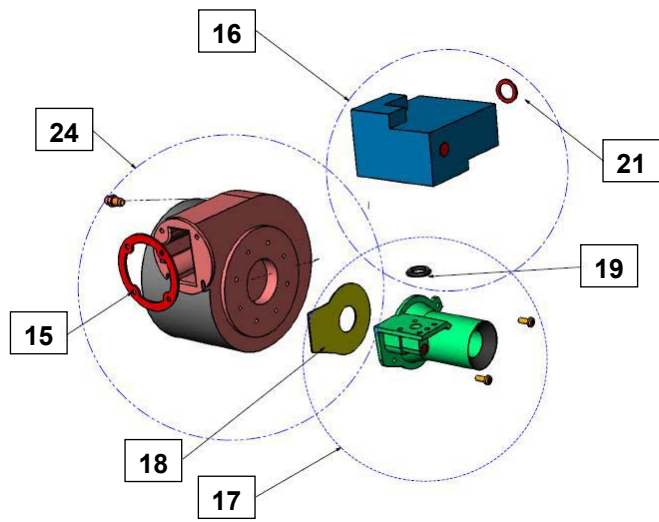

Heat Exchangers & Parts

Pos		R30 - 45	R30 - 65	R30 - 85	R30 - 100	R30 - 120
1	Burner / Heat exchanger Complete	DBW016AS	DBW022AS	DBW027AS	DBW032AS	DBW041AS
2	Flow Tubing Complete	3045L1D1AS			3100L1D1AS	
3	Return Tubing Complete	3045L1A1AS			3100L1A1AS	
4	Venting Device	CBV010				
5	Venting Device sealing ring	DWS040				
6	Compression Fitting 1"-28mm	FKM250				
7	Clamping ring 28	FKM251				
8	Pump	RPI460	RPI465		RPI468	

Burner Parts

Pos		R30 - 45	R30 - 65	R30 - 85	R30 - 100	R30 - 120
14	Burner	RIB051AS	RIB056AS	RIB070AS	RIB075AS	RIB080AS
15	Restrictionplate Gasket	2x TR00V101				2x 3120V101

Gastrain Parts

Pos		R30 - 45	R30 - 65	R30 - 85	R30 - 100	R30 - 120
16	Gasvalve with gaskets	RKH151BS				RKH152BS
17	Venturi with gaskets	RKV012AS	RKV011AS	RKV010AS		RKV013AS
18	Gasket between fan + venturi	ARP340				ARO030
19	Gasket between venturi + gas valve	ARP345				ARO035
20	Gas tube set	3045G1A1AS	3065G1A1AS	3085G1A1AS	3100G1A1AS	3120G1A1AS
21	Gasket between gas valve + tube	ARP505				ARP520
-	Gas pressure switch	RSD020				
-	Test point	RKD001				