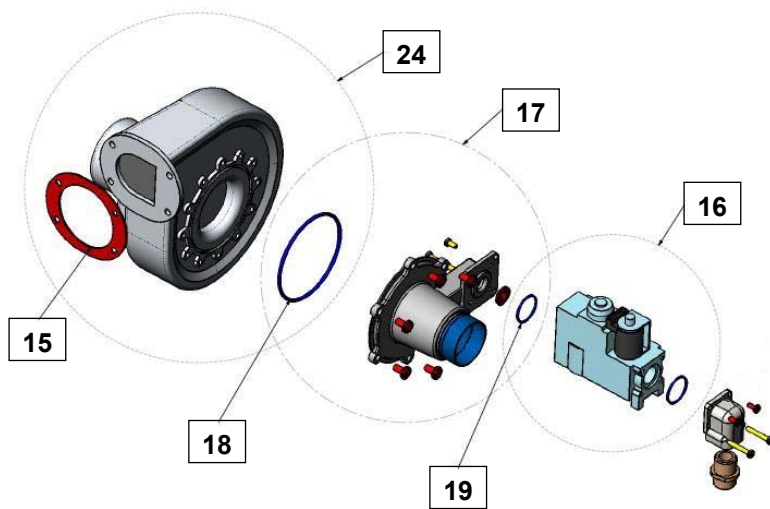

Heat Exchangers & Parts

Pos		R30 - 45	R30 - 65	R30 - 85	R30 - 100	R30 - 120
1	Burner / Heat exchanger Complete	DBW016AS	DBW022AS	DBW027AS	DBW032AS	DBW041AS
2	Flow Tubing Complete	3045L1D1AS			3100L1D1AS	
3	Return Tubing Complete	3045L1A1AS			3100L1A1AS	
4	Venting Device	CBV010				
5	Venting Device sealing ring	DWS040				
6	Compression Fitting 1"-28mm	FKM250				
7	Clamping ring 28	FKM251				
8	Pump	RPI460	RPI465		RPI468	