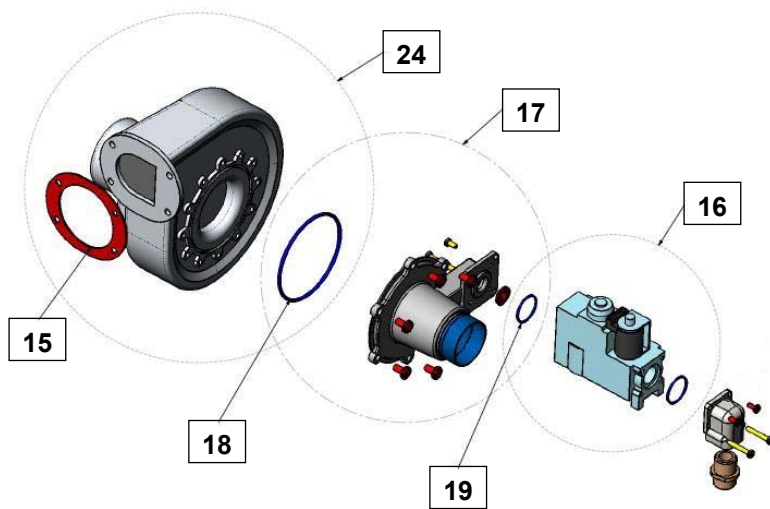

## Heat Exchangers & Parts

Pos		R30 - 45	R30 - 65	R30 - 85	R30 - 100	R30 - 120
1	Burner / Heat exchanger Complete	DBW016AS	DBW022AS	DBW027AS	DBW032AS	DBW041AS
2	Flow Tubing Complete	3045L1D1AS			3100L1D1AS	
3	Return Tubing Complete	3045L1A1AS			3100L1A1AS	
4	Venting Device	CBV010				
5	Venting Device sealing ring	DWS040				
6	Compression Fitting 1"-28mm	FKM250				
7	Clamping ring 28	FKM251				
8	Pump	RPI460	RPI465		RPI468	