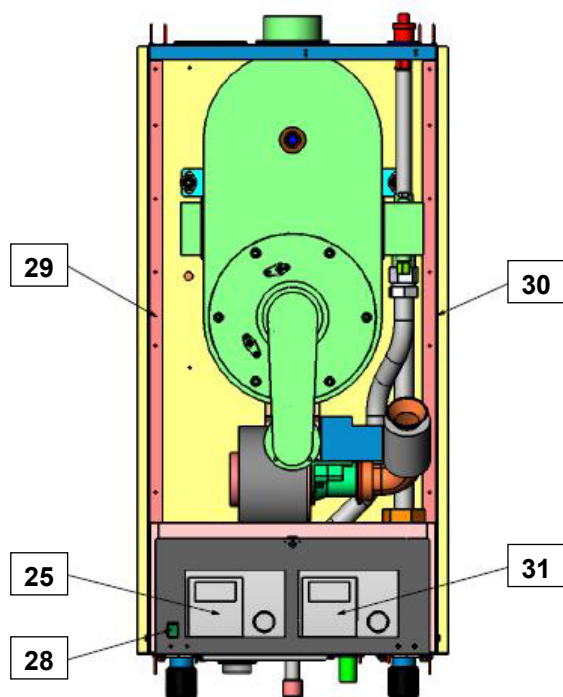

Heat Exchangers & Parts

Pos		R30 - 45	R30 - 65	R30 - 85	R30 - 100	R30 - 120
1	Burner / Heat exchanger Complete	DBW016AS	DBW022AS	DBW027AS	DBW032AS	DBW041AS
2	Flow Tubing Complete	3045L1D1AS			3100L1D1AS	
3	Return Tubing Complete	3045L1A1AS			3100L1A1AS	
4	Venting Device	CBV010				
5	Venting Device sealing ring	DWS040				
6	Compression Fitting 1"-28mm	FKM250				
7	Clamping ring 28	FKM251				
8	Pump	RPI460	RPI465		RPI468	