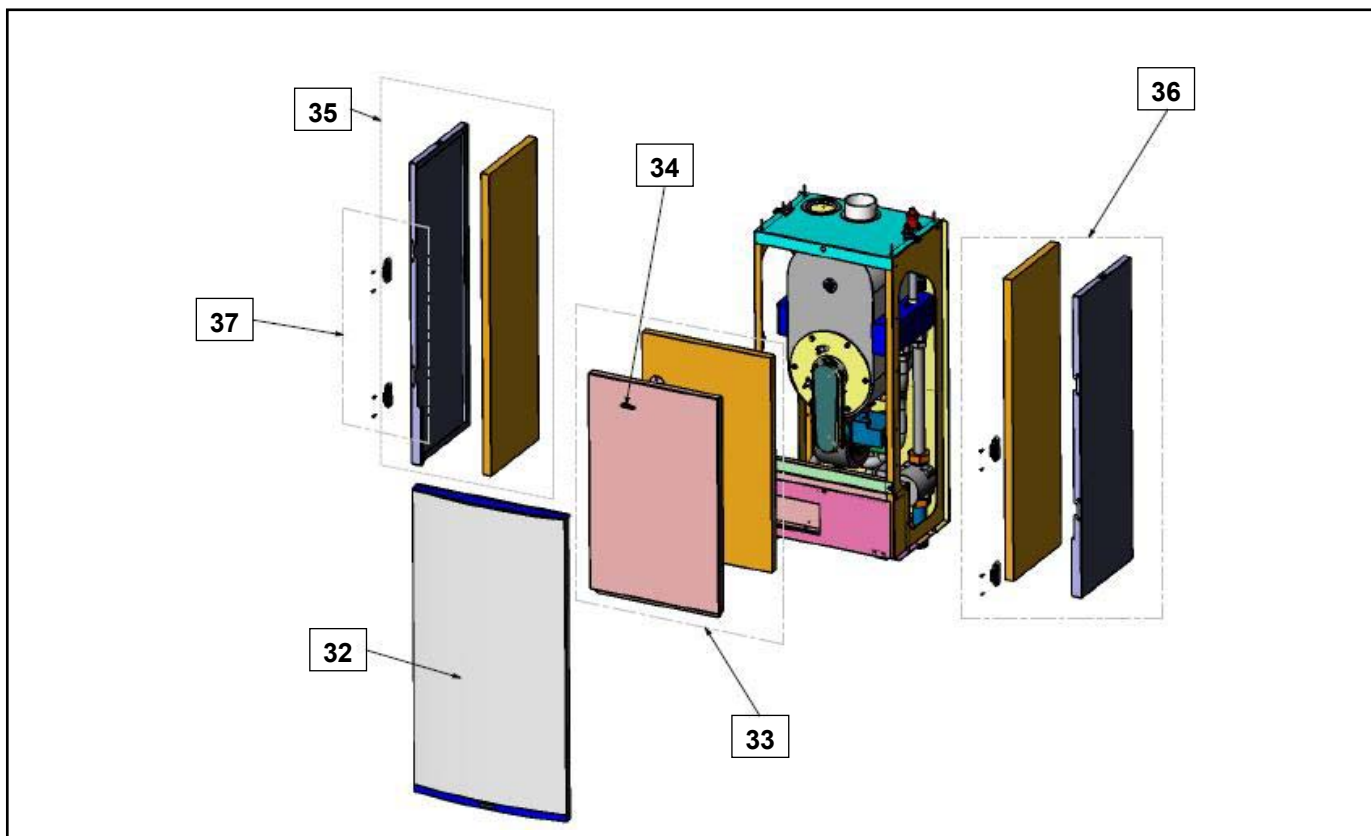

Casing & Parts

Pos		R30 - 45	R30 - 65	R30 - 85	R30 - 100	R30 - 120
32	Sliding door (RMX color) RAL5011	GPV550AS				
32	Sliding door Cornflower blue (09)	GPV551AS				
32	Sliding door Cornflower blue (20)	GPV551BS				
32	Sliding door Blue (25) Pantone 9003	GPV552AS				
32	Sliding door Grey	GPV553AS				
32	Sliding door Green (02)	GPV555AS				
32	Sliding door Green (76)	GPV555BS				
32	Sliding door Green (19)	GPV555CS				
33	Cover front	3000S227AS				
34	Cover front lock	BKS100				
35	Cover panel left side	3045P202AS	3065P202AS	3085P202AS	3100P202AS	3120P202AS
36	Cover panel right side	3045P201AS	3065P201AS	3085P201AS	3100P201AS	3120P201AS
37	Sliding door conductor set (one side)	BSS106AS				
38	Fasterner set	BKS090AS				
39	Sealing ring	CRS030		CRS005		
40	Syphon	DWS016AS				
41	Noise reducer for fan	GIL200		DSN010		
-	Tyraps	100x EBB001