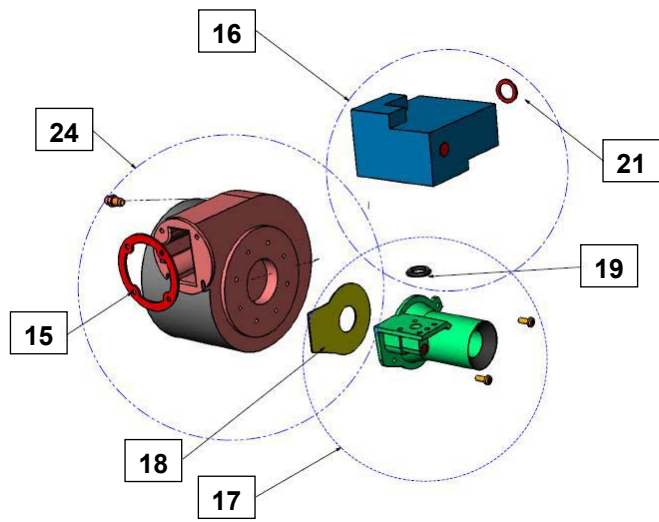

## Heat Exchangers & Parts

Pos		R30 - 45	R30 - 65	R30 - 85	R30 - 100	R30 - 120
1	Burner / Heat exchanger Complete	DBW016AS	DBW022AS	DBW027AS	DBW032AS	DBW041AS
2	Flow Tubing Complete	3045L1D1AS			3100L1D1AS	
3	Return Tubing Complete	3045L1A1AS			3100L1A1AS	
4	Venting Device	CBV010				
5	Venting Device sealing ring	DWS040				
6	Compression Fitting 1"-28mm	FKM250				
7	Clamping ring 28	FKM251				
8	Pump	RPI460	RPI465		RPI468	