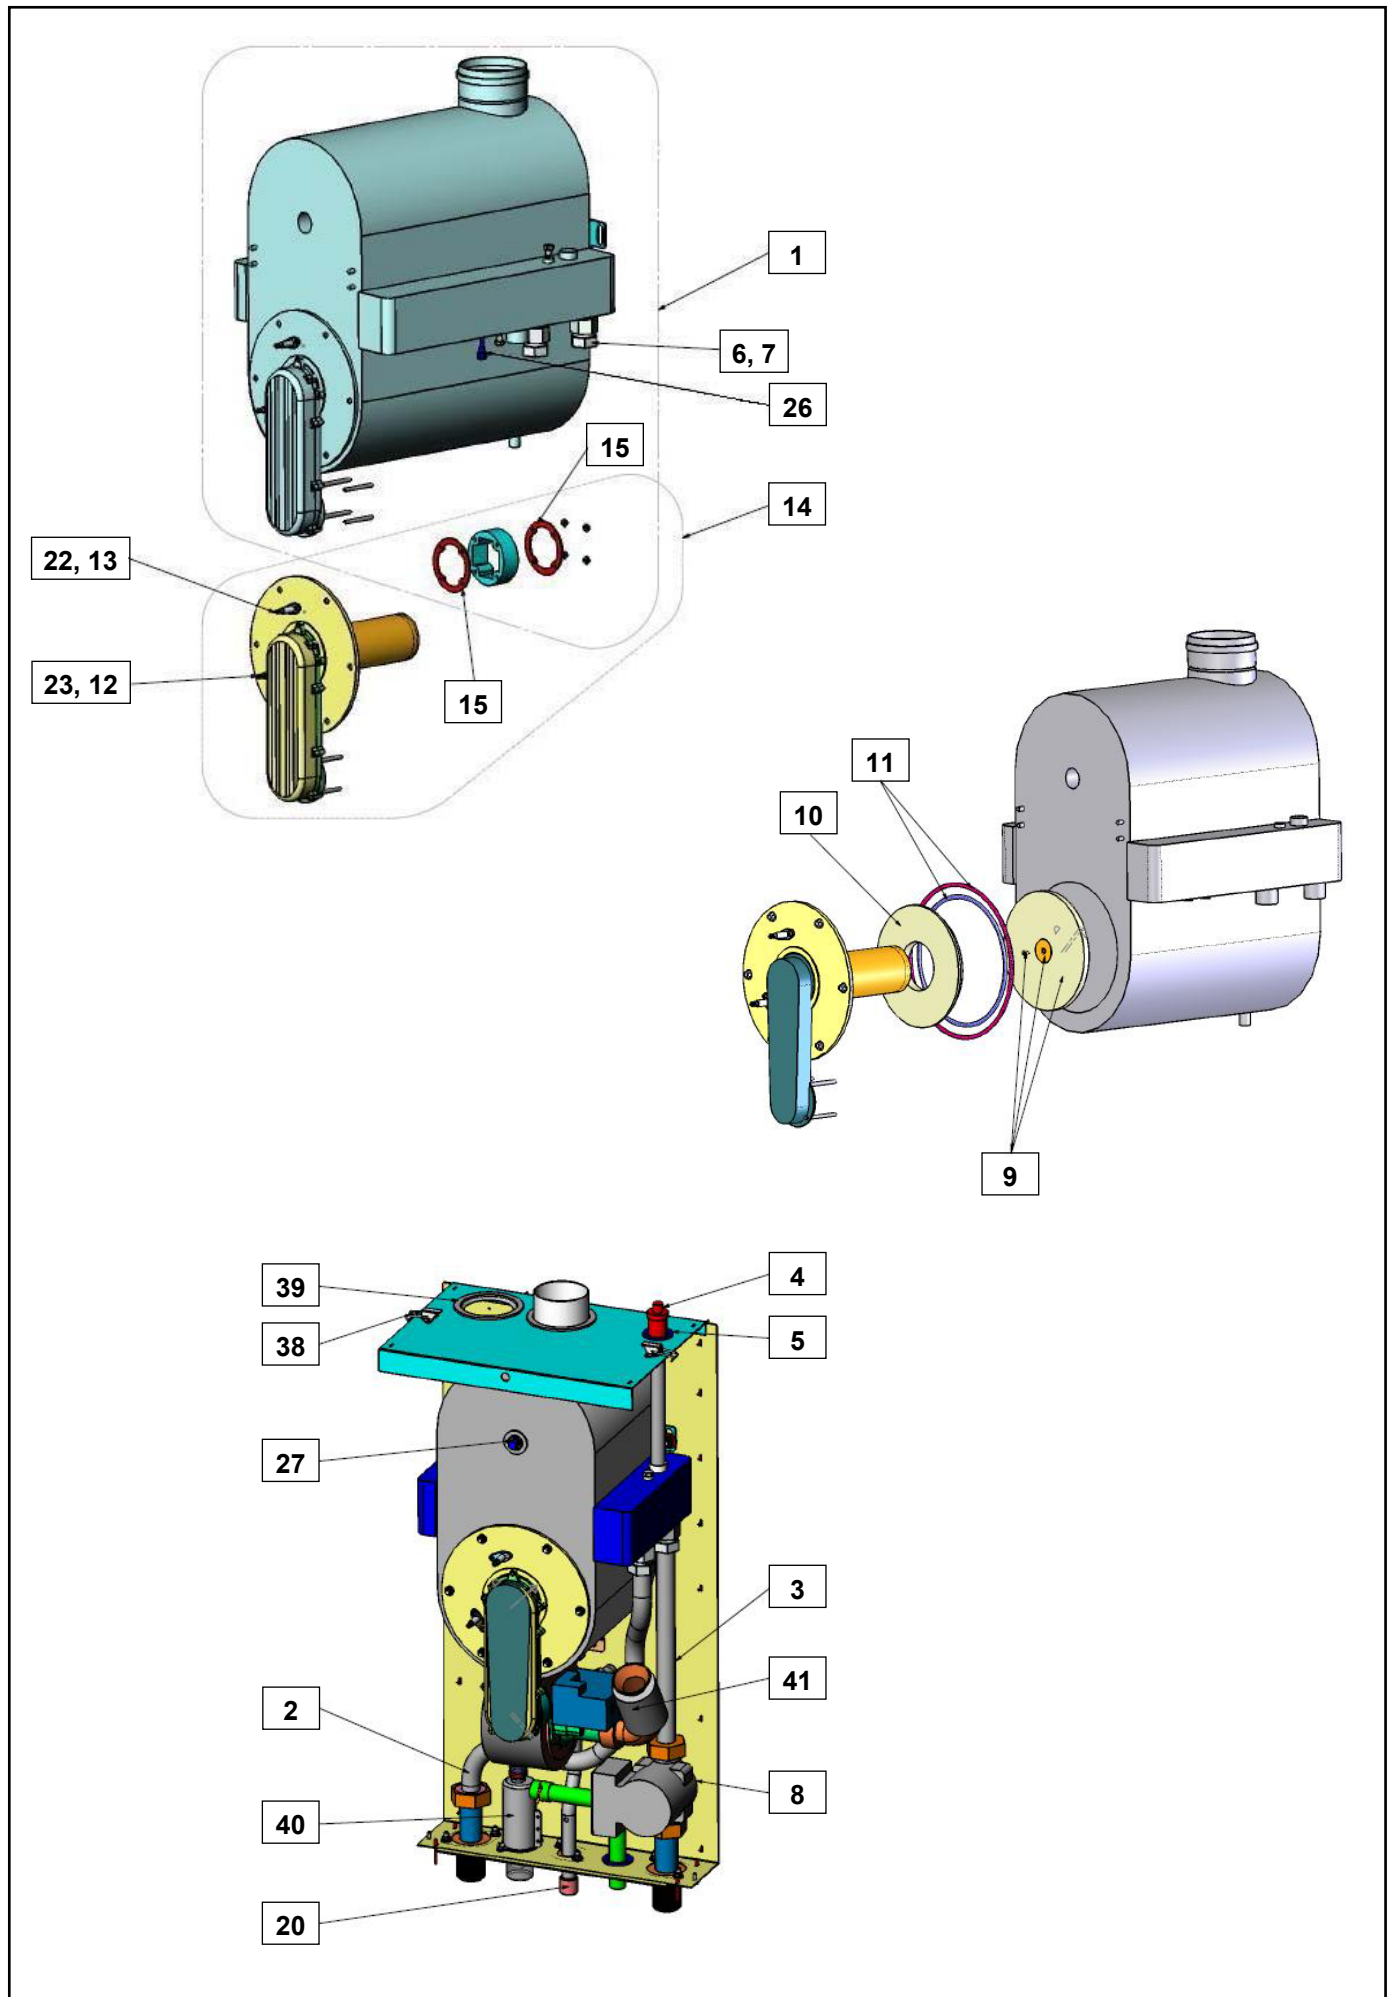

## Heat Exchangers & Parts

Pos		R30 - 45	R30 - 65	R30 - 85	R30 - 100	R30 - 120
1	Burner / Heat exchanger Complete	DBW016AS	DBW022AS	DBW027AS	DBW032AS	DBW041AS
2	Flow Tubing Complete	3045L1D1AS			3100L1D1AS	
3	Return Tubing Complete	3045L1A1AS			3100L1A1AS	
4	Venting Device	CBV010				
5	Venting Device sealing ring	DWS040				
6	Compression Fitting 1"-28mm	FKM250				
7	Clamping ring 28	FKM251				
8	Pump	RPI460	RPI465		RPI468	

## Burner Parts

Pos		R30 - 45	R30 - 65	R30 - 85	R30 - 100	R30 - 120
14	Burner	RIB051AS	RIB056AS	RIB070AS	RIB075AS	RIB080AS
15	Restrictionplate Gasket	2x TR00V101				2x 3120V101