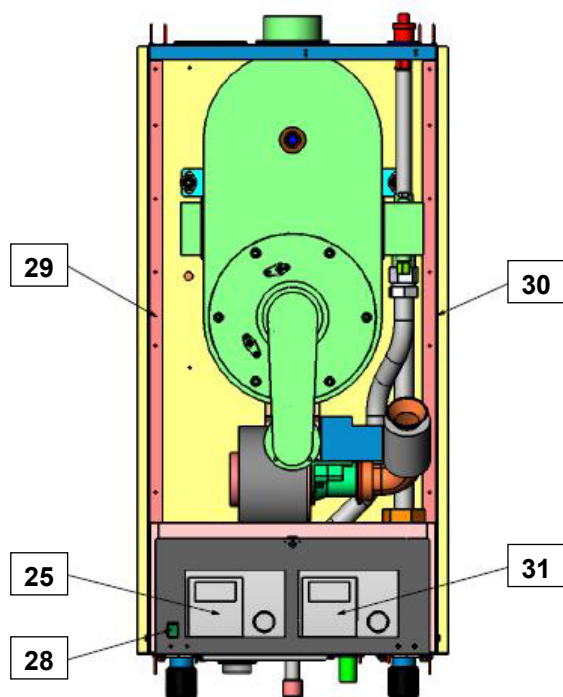

## Heat Exchangers & Parts

Pos		R30 - 45	R30 - 65	R30 - 85	R30 - 100	R30 - 120
1	Burner / Heat exchanger Complete	DBW016AS	DBW022AS	DBW027AS	DBW032AS	DBW041AS
2	Flow Tubing Complete	3045L1D1AS			3100L1D1AS	
3	Return Tubing Complete	3045L1A1AS			3100L1A1AS	
4	Venting Device	CBV010				
5	Venting Device sealing ring	DWS040				
6	Compression Fitting 1"-28mm	FKM250				
7	Clamping ring 28	FKM251				
8	Pump	RPI460	RPI465		RPI468	