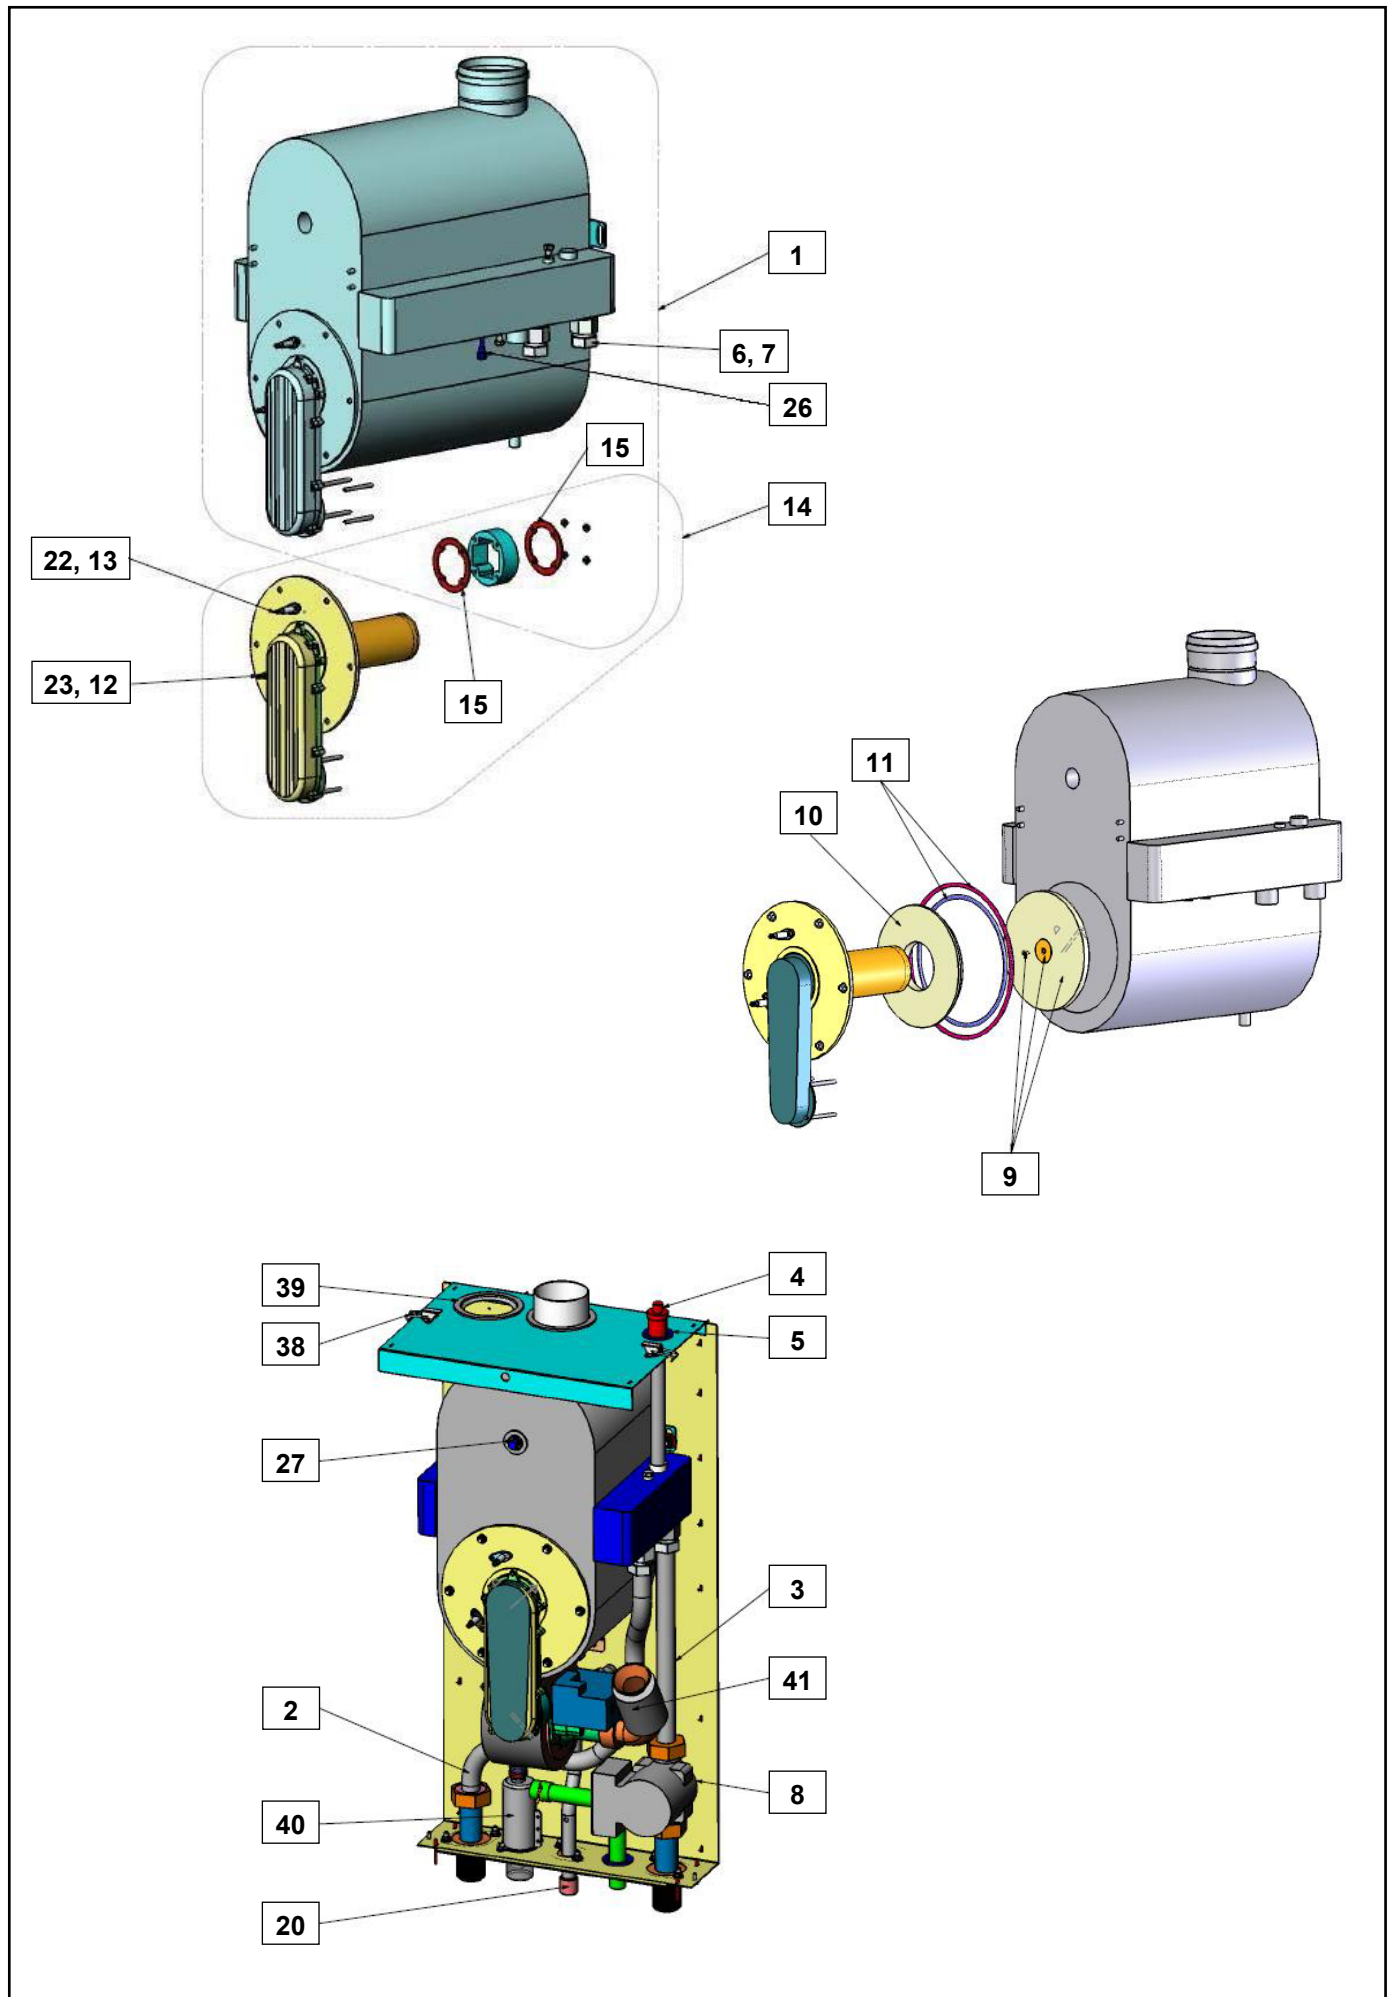

Heat Exchangers & Parts

Pos		R30 - 45	R30 - 65	R30 - 85	R30 - 100	R30 - 120
1	Burner / Heat exchanger Complete	DBW016AS	DBW022AS	DBW027AS	DBW032AS	DBW041AS
2	Flow Tubing Complete	3045L1D1AS			3100L1D1AS	
3	Return Tubing Complete	3045L1A1AS			3100L1A1AS	
4	Venting Device	CBV010				
5	Venting Device sealing ring	DWS040				
6	Compression Fitting 1"-28mm	FKM250				
7	Clamping ring 28	FKM251				
8	Pump	RPI460	RPI465		RPI468	

Burner Parts

Pos		R30 - 45	R30 - 65	R30 - 85	R30 - 100	R30 - 120
14	Burner	RIB051AS	RIB056AS	RIB070AS	RIB075AS	RIB080AS
15	Restrictionplate Gasket	2x TR00V101				2x 3120V101

Gastrain Parts

Pos		R30 - 45	R30 - 65	R30 - 85	R30 - 100	R30 - 120
16	Gasvalve with gaskets	RKH151BS				RKH152BS
17	Venturi with gaskets	RKV012AS	RKV011AS	RKV010AS		RKV013AS
18	Gasket between fan + venturi	ARP340				ARO030
19	Gasket between venturi + gas valve	ARP345				ARO035
20	Gas tube set	3045G1A1AS	3065G1A1AS	3085G1A1AS	3100G1A1AS	3120G1A1AS
21	Gasket between gas valve + tube	ARP505				ARP520
-	Gas pressure switch	RSD020				
-	Test point	RKD001				