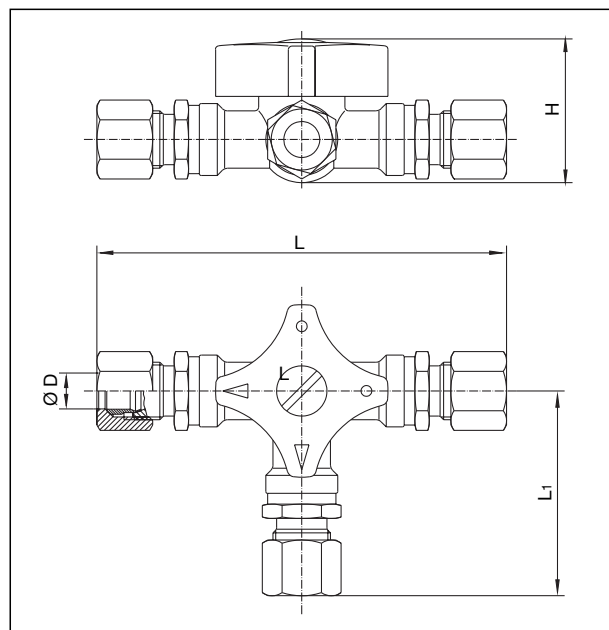

Pipe connection	Item no.
6 x 6 x 6 mm	210 20 51
8 x 8 x 8 mm	210 20 52
10 x 10 x 10 mm	210 20 53
12 x 12 x 12 mm	210 20 54

Technical data:

Size:	Ø 6, 8, 10 and 12 mm
Working pressure:	PN 6
Ambient temperature:	-10°C up to +60°C 0°C up to +40°C recommended, see DIN 4755
Body:	brass, unplated
Connections:	couplings according to DIN 2353 made of galvanised steel with brass cutting ring
Fluids:	light heating oils on mineral oil basis, e.g. EL type of heating oil according to DIN 51603-1
Direction of flow:	see arrows on handle

Operation and maintenance:

The valve is isolated, opened and changed-over by turning the handle by 90° in any direction. The open position or the direction of flow are displayed by the arrows on the handle.

The valve is maintenance-free.

Accessories:

Brass reinforcing sleeve
for copper pipe with a wall thickness of 1 mm

Outer pipe diameter	Item no.
6 mm	208 39 51
8 mm	208 39 52
10 mm	102 96 51
12 mm	102 96 52

Dimensions [mm]:

Item no.	D x D x D	L ~	L1 ~	H ~
210 20 51	6 x 6 x 6	110	55	40
210 20 52	8 x 8 x 8	112	56	40
210 20 53	10 x 10 x 10	114	57	40
210 20 54	12 x 12 x 12	116	59	41

Flow chart:

Subject to technical modification without notice.