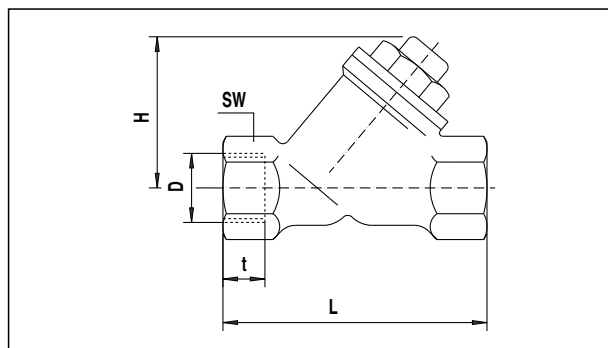

Body made of bronze, inner parts made of brass, valve disc seal made of FKM.

Function:

Oventrop piston type spring assisted check valves are suitable for horizontal and vertical installation in the pipework. The valve disc is spring assisted with an opening pressure of 40 mbar (~ 400 mm WG).

The piston type spring assisted check valves are not suitable for use on pulsating flow and must be installed with a minimum of 10 D (10 x nominal pipe diameter) of straight pipe behind the pump.

Application:

Dimensions:

DN	D*	L	H	t	SW**
10	Rp 3/8	63,5	35	10,1	22
15	Rp 1/2	66	43	13,2	27
20	Rp 3/4	75	49	14,3	32
25	G 1	80	55	10,5	41
32	G 1 1/4	97	67	12,5	50
40	G 1 1/2	107	80	14,5	56
50	G 2	124	92	16,5	68

*Rp according to EN 10226

*G according to DIN ISO 228

**SW = spanner size

Flow chart:

OVENTROP GmbH & Co. KG
 Paul-Oventrop-Straße 1
 D-59939 Olsberg
 Germany
 Telephone +49(0) 2962 82 - 0
 Telefax +49(0) 2962 82 - 450
 E-Mail mail@oventrop.de
 Internet www.oventrop.de