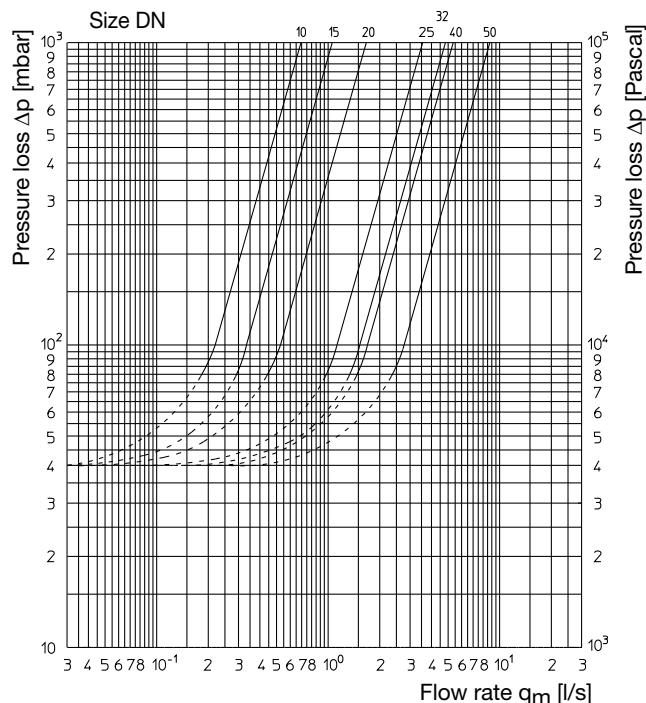

Flow chart:

OVENTROP GmbH & Co. KG
Paul-Oventrop-Straße 1
D-59939 Olsberg
Germany
Telephone +49(0) 2962 82 - 0
Telefax +49(0) 2962 82 - 450
E-Mail mail@oventrop.de
Internet www.oventrop.de

Subject to technical modification without notice.

Product range 5
ti 178-1/10/MW
Edition 2012

Printed on paper free from
chlorine bleaching.

For an overview of our global presence
visit www.oventrop.de.