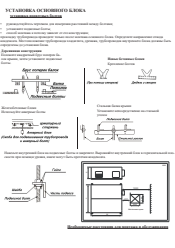

РУКОВОДСТВО ПО ЭКСПЛУАТАЦИИ

HRV

www.mdv-russia.ru

МЕasures of safety table with icons and text instructions.

Technical specifications table for HRV units.

Table with 10 columns and 10 rows, likely a performance or configuration table.

Table with 2 columns and 4 rows, possibly a comparison or summary table.

Table with 4 columns and 4 rows, possibly a technical data table.

Table with 4 columns and 4 rows, possibly a technical data table.