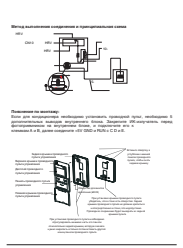

РУКОВОДСТВО ПО ЭКСПЛУАТАЦИИ

HRV

www.mdv-russia.ru

МЕasures of safety table with icons and text instructions.

Technical specifications table for HRV units.

Table with 10 columns and 10 rows, likely a performance or configuration table.

Table with 2 columns and 4 rows, possibly a comparison or summary table.

Table with 4 columns and 4 rows, possibly a technical data table.

Table with 4 columns and 4 rows, possibly a technical data table.