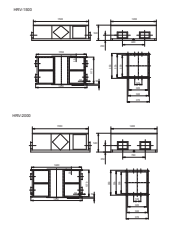

РУКОВОДСТВО ПО ЭКСПЛУАТАЦИИ

HRV

www.mdv-russia.ru

МЕasures of safety table with icons and text instructions.

Technical specifications table for HRV units.

Table with 10 columns and 10 rows, likely a performance or configuration table.

Table with 2 columns and 4 rows, possibly a comparison or summary table.

Table with 4 columns and 4 rows, possibly a technical data table.

Table with 4 columns and 4 rows, possibly a technical data table.