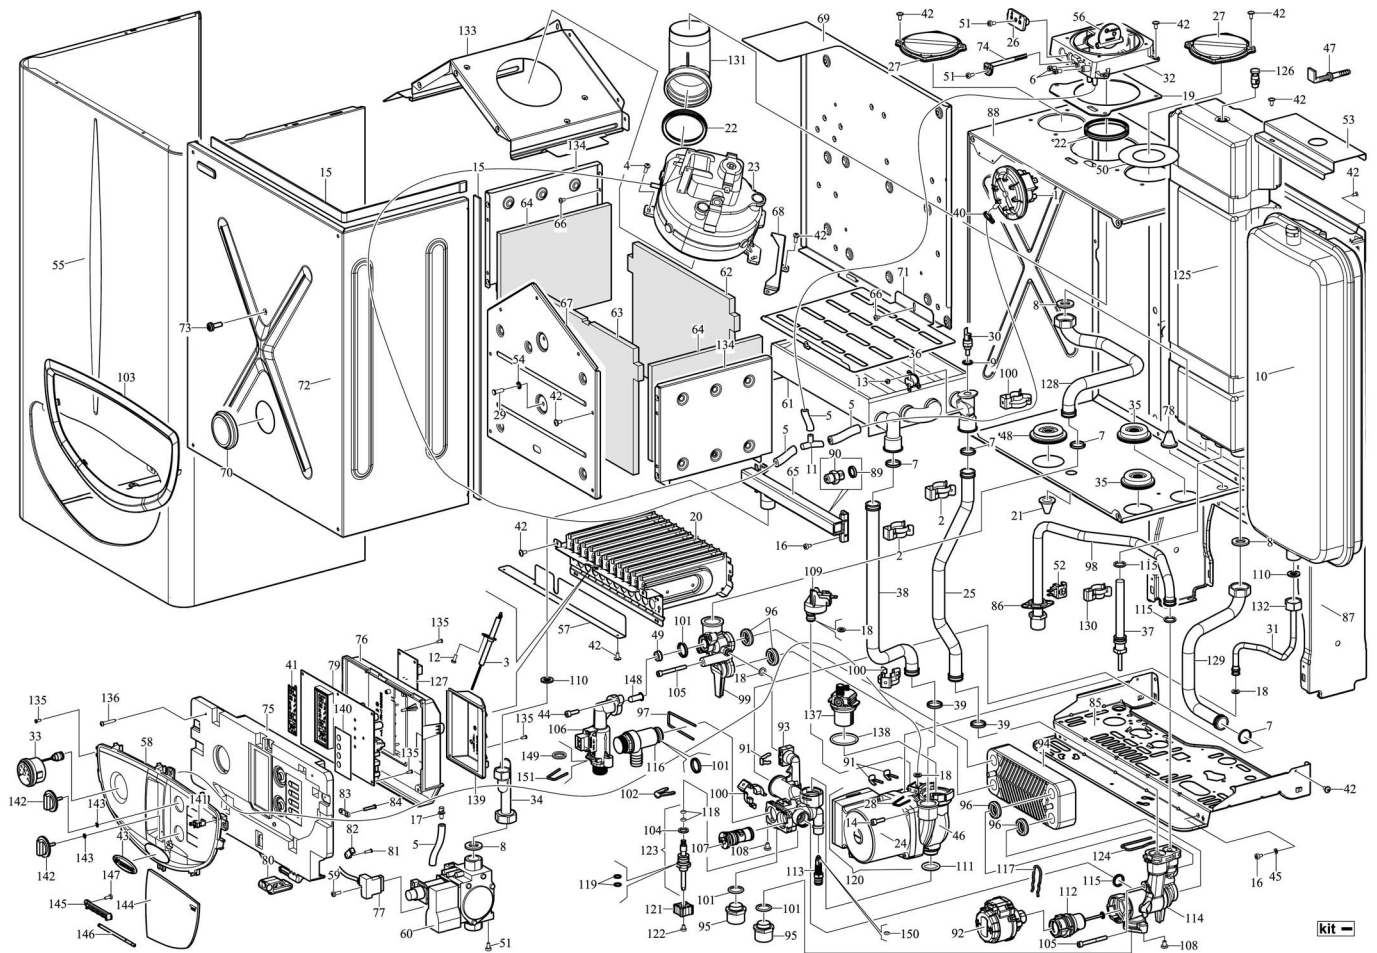

IMMERGAS

SERIAL NUMBER START OF SERIES: 03/09/10
4298797 3.020922

MAIOR EOLO 24 4 E

156AE

N.	CODE	DESCRIPTION	SERIAL NUMBER START OF SERIES
-	3.012552	G20 gas conversion kit	
-	3.015861	LPG gas conversion kit	
-	3.020108	Hydraulic assembly	
-	3.021781	Complete control panel	
1	1.010337	Air pressure switch	
2	1.021829	Clip for exchanger pipes	
3	3.021021	Ignition electrode group	
4	1.01110	Crossheaded flat pointed self-tapping screw (4,2x13)	
5	1.025986	Silicone pipe (4x8)	
6	1.011057	Pressure point screw	
7	1.011141	Silicone O-ring (17,86x2,62, 70 sh)	
8	3.A0120	Gasket kit (3/4")	
9	1.012711	Self-centring gasket	
10	1.024086	Expansion vessel (7,5 litres)	
11	1.014373	"Y" hose union	
12	1.0152	Crossheaded self-tapping screw (3,9x9,5)	
13	1.015498	Crossheaded screw (M3,5x4)	
14	1.010289	Tropicalized hex socket screw (M5x16)	
15	1.013154	Adhesive foam strip (d.15x3)	
16	1.016246	Crossheaded self-forming screw (M4x8)	
17	1.017228	Anti-condensation pipe fitting	
18	nfs	Epdm O-Ring (7,6x2,62, 70 sh)	
18	3.021695	Kit of O-rings multi-functions	
19	1.017529	Gasket for flange with sample points	
20	1.026486	Burner (11 ramps)	
21	1.027009	Silicone fairlead (d.2)	
22	1.025894	Red peroxide epdm gasket (d.60)	
23	1.028550	Fan	
24	1.1630	Pump (15-50)	
25	1.029041	D.18 pipe, delivery	
26	1.024357	Plug for flange with sample points	
27	1.029280	Cap for hole d.80	
28	nfs	Pressure switch locking clip	
28	3.021696	Clip kit	
29	1.027215	Stud (d.5)	
30	1.021762	NTC fast immersion probe	
31	1.030017	Expansion vessel pipe (d.8)	
32	1.024356	Flange with sample points	
33	1.028880	Manometer	
34	1.028562	Gas valve - manifold pipe (d.14)	
35	1.023434	Silicone fairlead (d.16)	
36	1.022522	Klixon thermostat 105 °C	
37	1.028771	"Aqua Celeris" device resistance	
38	1.028589	D.18 pipe, return	
39	nfs	Epdm O-Ring (18,00x2,8, 83sh)	
39	3.021695	Kit of O-rings multi-functions	
40	1.010500	Spring pipe clamp for silicone pipe (d.22)	
41	1.029354	Adhesive for display	
42	1.2275	Flat pointed crossheaded self-tapping screw (4,2x9,5)	
43	1.028794	Adhesive nameplate	
44	1.030602	Hex socket screw (M5x16)	
45	1.4246	Lock washer (M4)	
46	1.028554	Pump body	
47	1.5899	Wall plug package (d.10x50)	
48	1.025064	Silicone fairlead (d.12,5)	
49	1.020426	Flow limiter (8 litres)	
50	2.014201	Flue diaphragm (d.44)	
51	1.2170	Crossheaded screw (M4x8)	
52	1.025380	D.h.w. NTC probe	
53	2.013901	Bracket for expansion vessel	
54	1.021517	Fixed washer	
55	2.013875	Casing framework	
56	1.019562	Flue shutter adjustment deflector	
57	2.014324	Burner bottom deflector	
58	1.028526	Control panel push-button	
59	1.013186	Screw (M3,5x16)	
60	1.014365	SIT 845 gas valve with connections	
61	1.015791	86-fin exchanger	
62	1.028991	Rear ecological fibre panel	
63	1.028992	Front ecological fibre panel	
64	1.028994	Side ecological fibre panel	
65	1.026314	G20 11 ramps gas manifold	
65	1.026355	LPG 11 ramps gas manifold	
66	1.013219	Cone pointed crossheaded self-tapping screw (4,2x6,5)	
67	2.013896	Combustion chamber front	
68	2.014459	Fan unit mounting plate	
69	2.013911	Combustion chamber mount	
70	3.012705	Glass inspection hole group with gasket	
71	2.014242	Grid for exchanger	