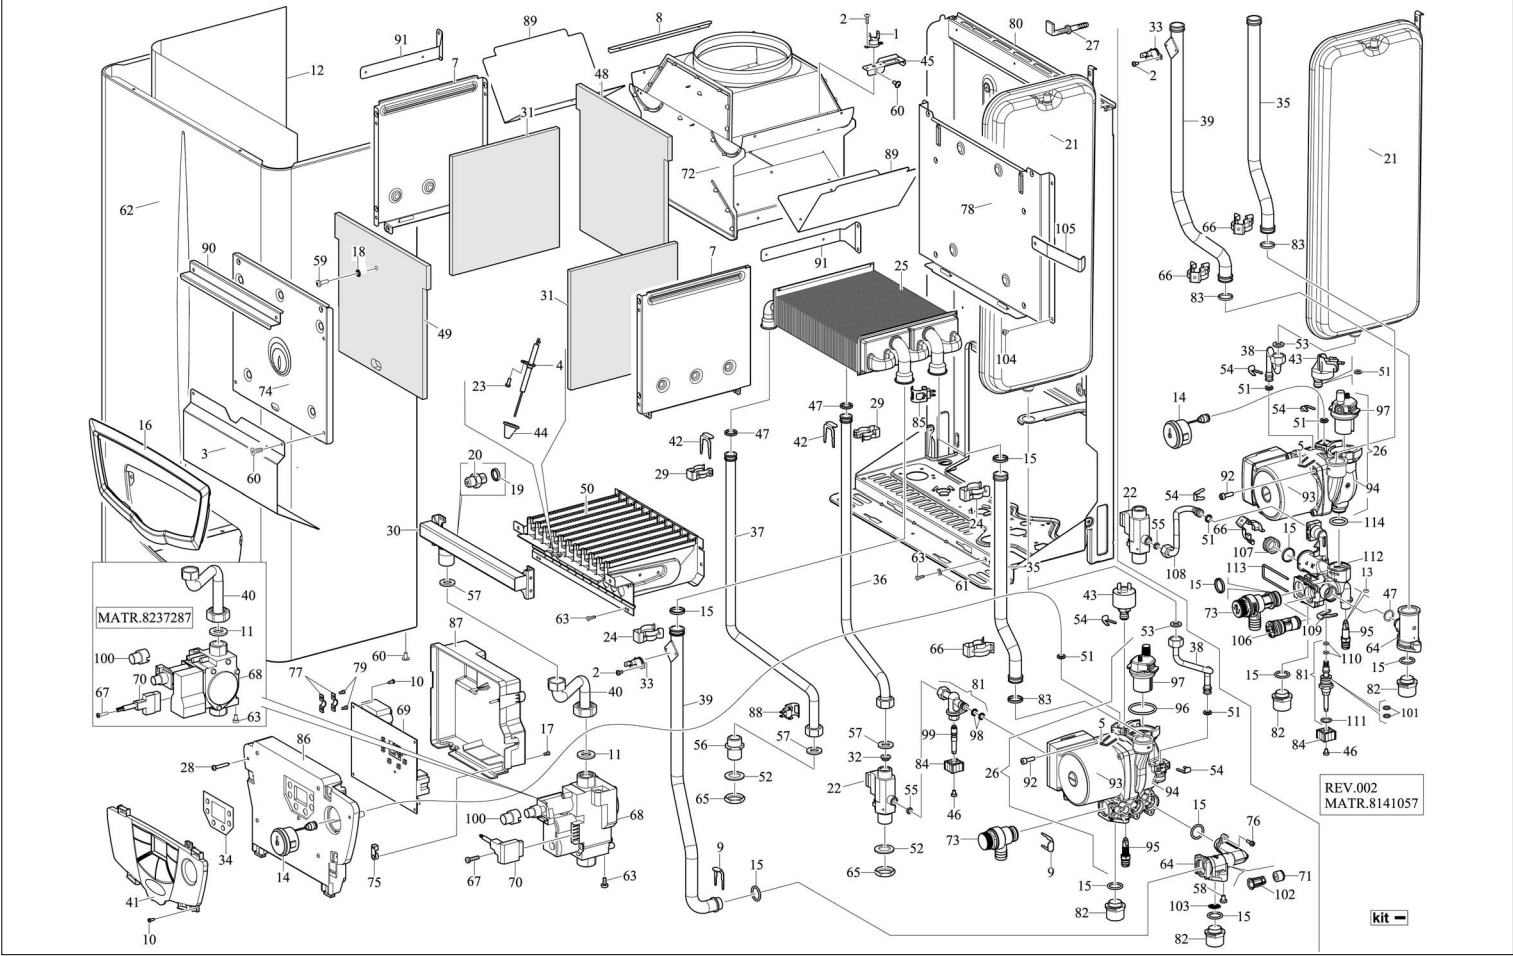

IMMERGAS

SERIAL NUMBER START OF SERIES	20/07/11
3864227	3.019479

NIKE STAR 24 3 E

140AE

N.	CODE	DESCRIPTION	SERIAL NUMBER START OF SERIES
-	3.014705	Propane air gas conversion kit	
-	3.015861	LPG gas conversion kit	
-	3.018646	Hydraulic group	
-	3.019677	G20 gas conversion kit	
-	3.020487	Complete control panel	
-	3.020559	Hydraulic assembly	8053721
-	3.021447	Complete control panel	8053721
-	3.021048	Hydraulic assembly	8141057
1	1.013734	Klixon thermostat 60°C	
2	1.1656	Nickel-plated crosshead self-tapping screw (3,5x6,4)	
3	2.013751	Non-reflecting plate	
4	3.021021	Ignition electrode group	
5	nfs	Pressure switch locking clip	
5	3.021696	Clip kit	
6	1.013219	Cone pointed crossheaded self-tapping screw (4,2x6,5)	
7	2.013637	Combustion chamber Rx-Lx side wall	
8	2.013704	Lx air deflector	
9	1.021238	Metal-sheet clip	
10	1.2265	"Rapid fix" self-tapping screw (3,2x9,5)	
11	3.A0120	Gasket kit (3/4")	
12	1.027045	Reflecting aluminium sheet	
13	nfs	Epdm O-Ring (2,57x1,78, 70 sh)	8141057
13	3.021695	Kit of O-rings multi-functions	8141057
14	1.026638	Manometer	
14	1.027877	Manometer	8053721
15	nfs	Peroxide epdm O-Ring (17,86x2,62)	
15	3.021694	Two pump coupler fittings with o-ring kit	
15	3.021695	Kit of O-rings multi-functions	
16	1.025521	Frontal frame	
17	1.1175	"Rapid fix" self-tapping screw (3,2x13)	
18	1.021517	Fixed washer	
19	nfs	Gas nozzle washer	
19	3.019677	G20 gas conversion kit	
20	nfs	Gas nozzle (d.1,30)	
20	nfs	LPG gas nozzle (d.0,77)	
20	3.015861	LPG gas conversion kit	
20	3.019677	G20 gas conversion kit	
21	1.027792	Expansion vessel (6 litres)	
22	1.023514	Flow switch	
23	1.0152	Crossheaded self-tapping screw (3,9x9,5)	
24	1.021829	Clip for exchanger pipes	
25	1.024398	Bithermal heat exchanger (72 fins)	
26	3.018633	Pump group	
26	3.020560	Pump group	8053721
26	3.021690	Pump group	8141057
27	1.5899	Wall plug package (d.10x50)	
28	1.2337	Crossheaded self-tapping screw (3,9x25)	
29	1.025370	Clip for exchanger pipes	
30	1.026951	G20 11 ramps gas manifold	
30	1.027073	LPG 11 ramps gas manifold	
31	1.025692	Side ecological fibre panel	
32	1.027011	Flow limiter (8 litres)	
33	1.025797	Klixon thermostat 100°C	
34	1.030320	Adhesive for display	
35	1.027621	Pump - heat exchanger pipe (d.18)	
35	1.030214	Pump - heat exchanger pipe (d.18)	8141057
36	1.025846	Cold water inlet - heat exchanger pipe (d.14)	
37	1.025847	Heat exchanger - hot water outlet pipe (d.14)	
38	1.025508	Pump - expansion vessel pipe (d.8)	
38	1.029918	Pump - expansion vessel pipe (d.8)	8141057
39	1.025844	Heat exchanger - flow pipe (d.18)	
39	1.030215	Heat exchanger - flow pipe (d.18)	8141057
40	1.026556	Gas valve - manifold pipe (d.14)	
40	1.025861	Gas valve - manifold pipe (d.14)	8237287
41	1.027056	Control panel push-button	
42	2.013754	Clip for locking clip	
43	1.025006	Absolute pressure switch	
43	1.027277	Absolute pressure switch	8141057
44	1.027009	Silicone fairlead (d.2)	
45	2.012566	Klixon bracket	
46	1.0153	Crossheaded screw (M4x6)	
47	nfs	Epdm O-Ring (13,94x2,62, 70 sh)	
47	3.021695	Kit of O-rings multi-functions	
48	1.025691	Rear ecological fibre panel	
49	1.025693	Front ecological fibre panel	
50	1.026495	Burner (11 ramps)	
51	nfs	Epdm O-Ring (7,6x2,62, 70 sh)	
51	3.021695	Kit of O-rings multi-functions	
52	1.0278	Gasket in flexoid (28x21x2)	