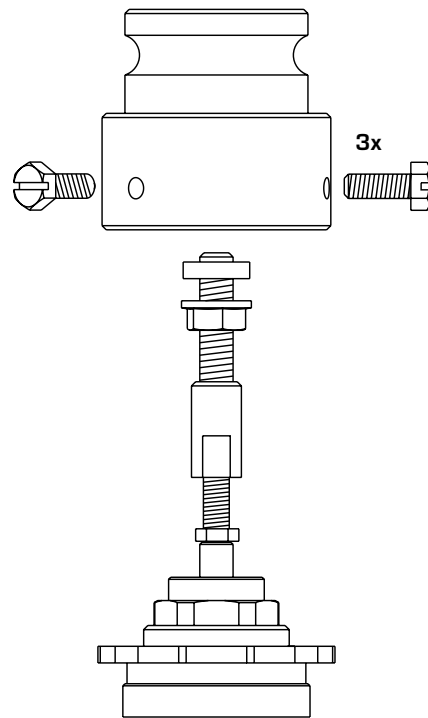

# Adapter Series ALA & ALB

Adapter Art. No. 2600 08 00

SATCHWELL valves:

VZ, VJF, VSF; DN 15 - 50 (1/4")

VZF, MZF; DN 65 - 150 (3/8")

Art.Nr. 9814 02 43 • Ritn.Nr. 3734 utg. B • Rev. 0610

**A**

1)

2)

**B**

Fits valves with stem neck dimensions: