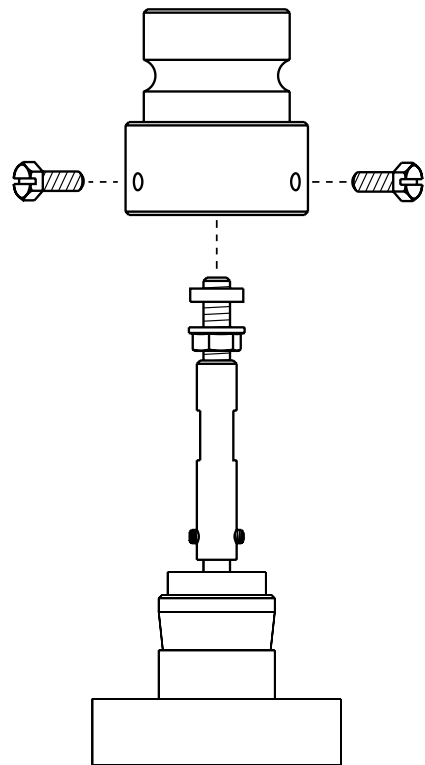

Art.Nr. 9814 02 04 Ritn.Nr. 3624 utg. B

1)

2)

Fits valves with stem neck dimensions: