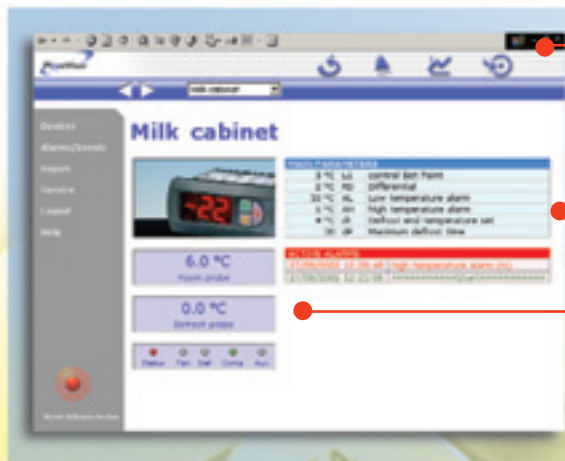

PlantVisor Enhanced Local summary page: all the utilities and their operating conditions are shown.

Navigation menu

Utilities in alarm status

General installation alarm

Main utility page

Specific menu

Main parameters

Utility status

Page of the graphs on the utility

Quick selection of the utility

On-line help always available

Configuration of the graphs