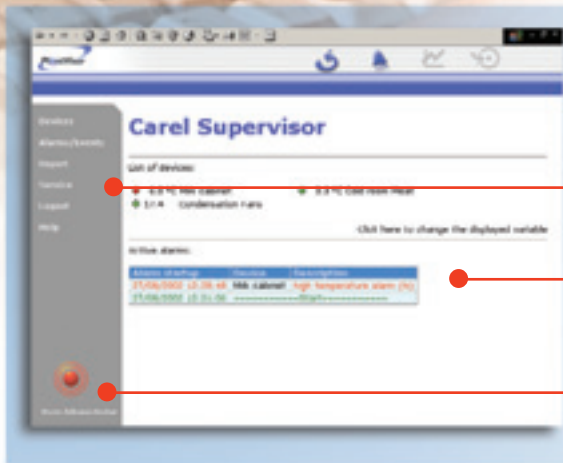

PlantVisor Enhanced Local summary page: all the utilities and their operating conditions are shown.

Navigation menu

Utilities in alarm status

General installation alarm

Main utility page

Specific menu

Main parameters

Utility status

Page of the graphs on the utility

Quick selection of the utility

On-line help always available

Configuration of the graphs