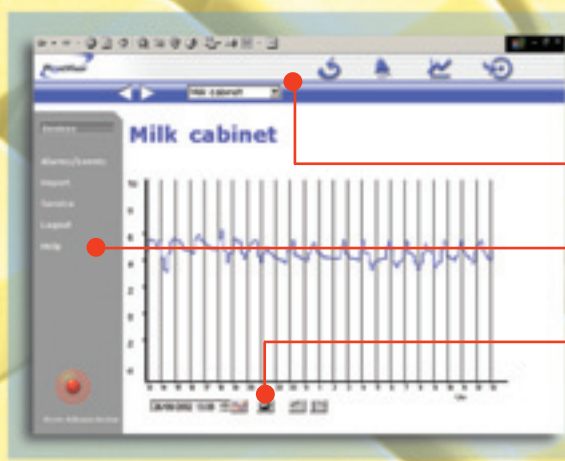

PlantVisor Enhanced Local summary page: all the utilities and their operating conditions are shown.

Navigation menu

Utilities in alarm status

General installation alarm

Main utility page

Specific menu

Main parameters

Utility status

Page of the graphs on the utility

Quick selection of the utility

On-line help always available

Configuration of the graphs