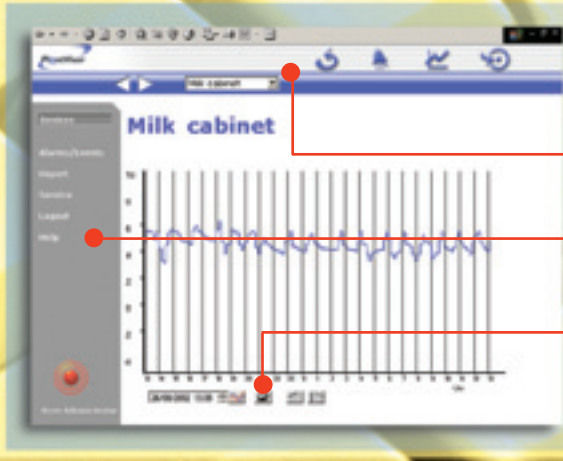

PlantVisor Enhanced Local summary page: all the utilities and their operating conditions are shown.

Navigation menu

Utilities in alarm status

General installation alarm

Main utility page

Specific menu

Main parameters

Utility status

Page of the graphs on the utility

Quick selection of the utility

On-line help always available

Configuration of the graphs