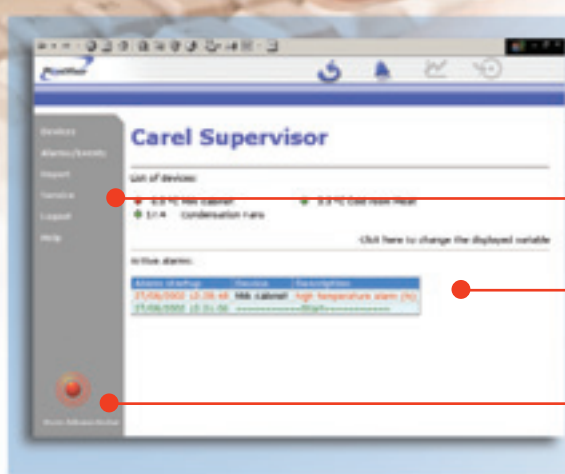

# An overview of

The protection of information is an important aspect: a user name and password are required to access the following pages.

Each user configured has a password that defines the level of authorisation and sections that can be accessed.

PlantVisor Enhanced Local summary page: all the utilities and their operating conditions are shown.

Navigation menu

Utilities in alarm status

General installation alarm

Main utility page

Specific menu

Main parameters

Utility status

Page of the graphs on the utility

Quick selection of the utility

On-line help always available

Configuration of the graphs