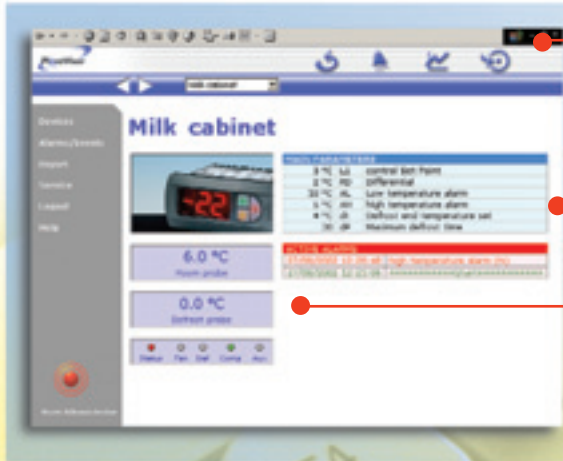

PlantVisor Enhanced Local summary page: all the utilities and their operating conditions are shown.

Navigation menu

Utilities in alarm status

General installation alarm

Main utility page

Specific menu

Main parameters

Utility status

Page of the graphs on the utility

Quick selection of the utility

On-line help always available

Configuration of the graphs