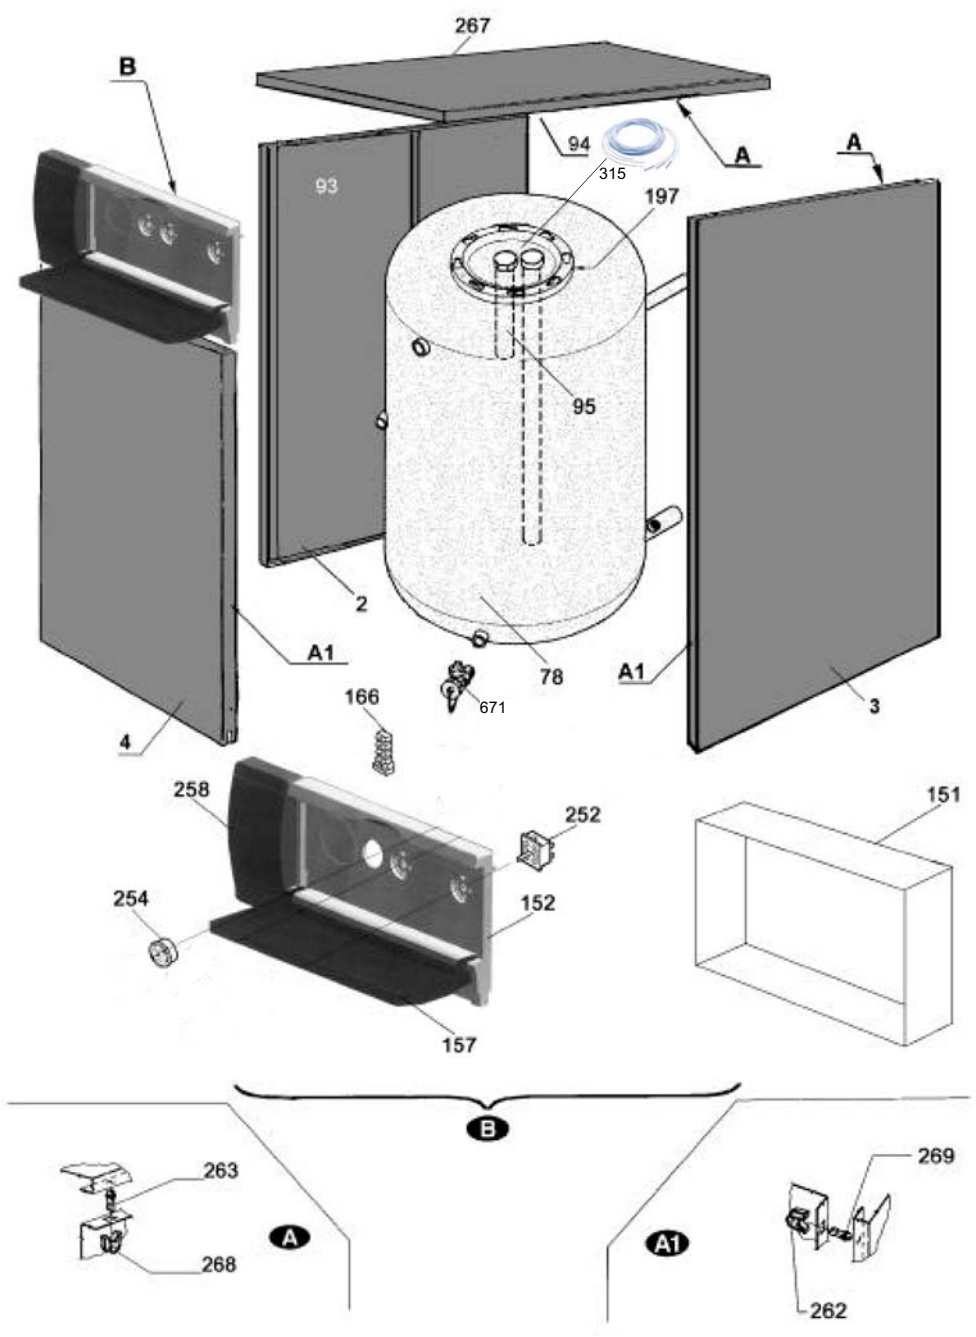

Tab 391

Pos	Code	Descrizione	Description code	KSG71412210/1/2	KSG7142210/1/2	To serial number	From serial number	Interchangeable:
				UB 80	UB 120			
2	3628370	GR.SPALLA SX LUNA UB80	LEFT PANEL LUNA UB80	•				
2	3628380	GR.SPALLA SX LUNA UB120	LEFT PANEL LUNA UB 120		•			
3	3628350	GR.SPALLA DX LUNA UB80	RIGHT PANEL LUNA UB80	•				
3	3628360	GR.SPALLA DX LUNA UB120	RIGHT PANEL LUNA UB120		•			
4	3628400	GR.PORTINA UB 80	PANEL LUNA UB80	•				
4	3628410	GR.PORTINA UB 120	PANEL LUNA UB 120		•			
78	3610760	BOILER FLANGIATO-LUNA UB 80-	STORAGE TANK ASSEMBLY	•				
78	3610780	BOILER FLANGIATO-LUNA UB 120-	STORAGE TANK ASSEMBLY		•			
93	3202210	ISOL.LAT.BOILER-LUNA UB 80-	SIDE INSULATION	•				
93	3202220	ISOL.LAT.BOILER-LUNA UB 120-	SIDE INSULATION		•			
94	3202190	ISOL.SUP.BOILER-LUNA UB 80-	TOP INSULATION	•		1229		
94	3202200	ISOL.SUP.BOILER-LUNA UB 120-	TOP INSULATION		•	1229		
95	3609530	GR.ANODO D20X300 MAGNESIO G3/4	ANODE 20X300	•				
95	3610880	GR.ANODO D.22X400 G3/4	ANODE D. 22X400 G3/4		•			
151	3401610	COPERCHIO COMANDI 2000	CONTROL PANEL COVER 2000	•	•			
152	3628390	CRUSC.SERIGR.UB 80/120	PRINT.CONT.PAN. LUNA UB 80/120	•	•			
157	3401620	ANTINA CRUSCOTTO 2000/1	CONTROL PANEL DOOR	•	•			
166	5688410	ASS.MORS.5POLI C/FUSIBILE 2A	TERMIN.BOARD WITH FUSE HOLD.2A	•	•			
197	3401040	GUARNIZ.FLANGIA-LUNA UB 80/120	FLANGE GASKET	•	•			
252	8434550	COMMUT.ROTATIVO GOTTAK 4 POSIZ	SELECTOR SWITCH (4 POSITION)	•	•			
254	8922420	ASS.TERMOMETRO C/SUPPORTO	THERMOMETER	•	•			
258	3401630	PROLUNGA CRUSC.L-100 2001	CONTROL PANEL EXTENSION	•				
258	3401640	PROLUNGA CRUSC.L-250 2001	CONTROL PANEL EXTENSION		•			
262	3400400	CHIUSURA F.FASTPOINT 0191.AA01	CLIP - DOOR PANEL - FEMALE	•	•			
263	3400390	CHIUSURA M.FASTPOINT 0194.AA01	CLIP - TOP PANEL - MALE	•	•			
267	3112230	CAPPELLO UB80	TOP PANEL UB 80	•				
267	3112240	CAPPELLO UB120	TOP PANEL UB 120		•			
268	3400380	CHIUSURA F.FASTPOINT 0193.AA01	CLIP - SIDE PANELS - FEMALE	•	•			
269	3400410	CHIUSURA M.FASTPOINT 0192.AA01	CLIP - SIDE PANELS - MALE	•	•			
315	8434260	SONDA A CONTATTO	TEMPERATURE SENSOR - DHW	•	•			
671	5646780	RUBINETTO SCARICO-COPPER G1/2	DRAINING TAP G 1/2 (COPPER)	•	•			
751	8434920	SONDA A CONTATTO PER BOILER	NTC SENSOR FOR BOILER	•	•