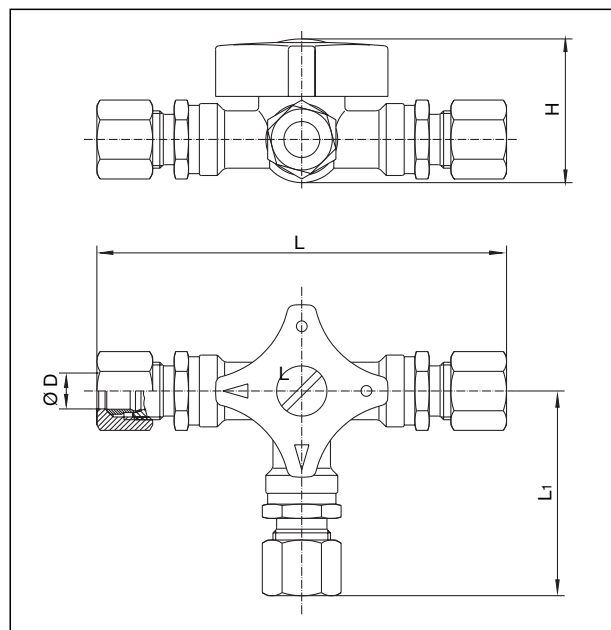

Pipe connection	Item no.
6 x 6 x 6 mm	210 20 51
8 x 8 x 8 mm	210 20 52
10 x 10 x 10 mm	210 20 53
12 x 12 x 12 mm	210 20 54

Technical data:

Size:	Ø 6, 8, 10 and 12 mm
Working pressure:	PN 6
Ambient temperature:	-10°C up to +60°C 0°C up to +40°C recommended, see DIN 4755
Body:	brass, unplated
Connections:	couplings according to DIN 2353 made of galvanised steel with brass cutting ring
Fluids:	light heating oils on mineral oil basis, e.g. EL type of heating oil according to DIN 51603-1
Direction of flow:	see arrows on handle

Operation and maintenance:

The valve is isolated, opened and changed-over by turning the handle by 90° in any direction. The open position or the direction of flow are displayed by the arrows on the handle.

The valve is maintenance-free.

Accessories:

Brass reinforcing sleeve
for copper pipe with a wall thickness of 1 mm

Outer pipe diameter	Item no.
6 mm	208 39 51
8 mm	208 39 52
10 mm	102 96 51
12 mm	102 96 52

Dimensions [mm]:

Item no.	D x D x D	L ~	L1 ~	H ~
210 20 51	6 x 6 x 6	110	55	40
210 20 52	8 x 8 x 8	112	56	40
210 20 53	10 x 10 x 10	114	57	40
210 20 54	12 x 12 x 12	116	59	41

Flow chart:

Subject to technical modification without notice.