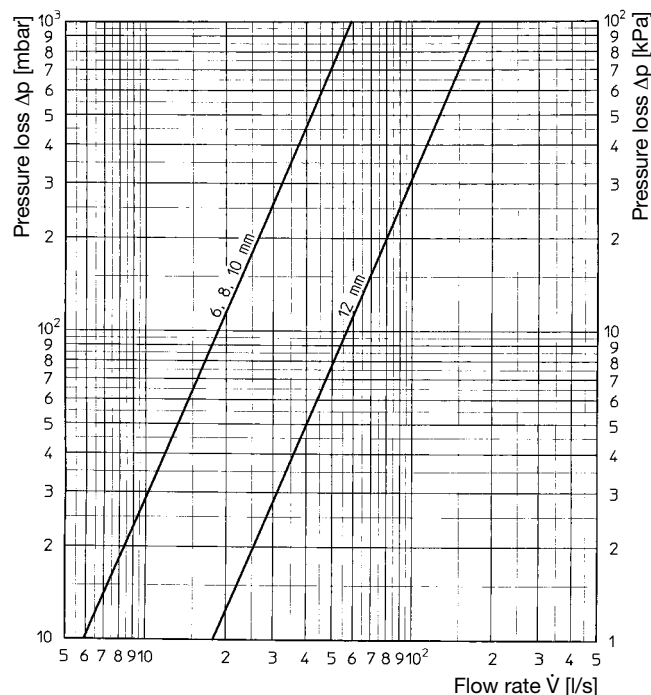

Pipe connection	Item no.
6 x 6 x 6 mm	210 20 51
8 x 8 x 8 mm	210 20 52
10 x 10 x 10 mm	210 20 53
12 x 12 x 12 mm	210 20 54

Technical data:

Size:	Ø 6, 8, 10 and 12 mm
Working pressure:	PN 6
Ambient temperature:	-10°C up to +60°C 0°C up to +40°C recommended, see DIN 4755
Body:	brass, unplated
Connections:	couplings according to DIN 2353 made of galvanised steel with brass cutting ring
Fluids:	light heating oils on mineral oil basis, e.g. EL type of heating oil according to DIN 51603-1
Direction of flow:	see arrows on handle

Operation and maintenance:

The valve is isolated, opened and changed-over by turning the handle by 90° in any direction. The open position or the direction of flow are displayed by the arrows on the handle.

The valve is maintenance-free.

Accessories:

Brass reinforcing sleeve
for copper pipe with a wall thickness of 1 mm

Outer pipe diameter	Item no.
6 mm	208 39 51
8 mm	208 39 52
10 mm	102 96 51
12 mm	102 96 52

Dimensions [mm]:

Item no.	D x D x D	L ~	L1 ~	H ~
210 20 51	6 x 6 x 6	110	55	40
210 20 52	8 x 8 x 8	112	56	40
210 20 53	10 x 10 x 10	114	57	40
210 20 54	12 x 12 x 12	116	59	41

Flow chart:

Subject to technical modification without notice.