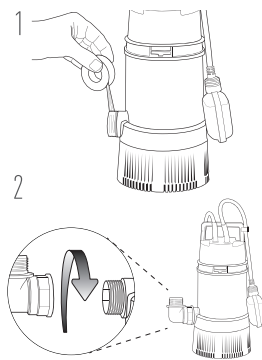

Flotec
IRRIGATION / SUBMERSIBLE PUMPS

253P6800_022014_a

SUB 3S

SUB 6S - SUB 8S - SUB 8S AUTO - SUB 4600/75 - SUB 6000/75 • SCM 4 Plus 115/92 - SCM 4 Plus 155/122