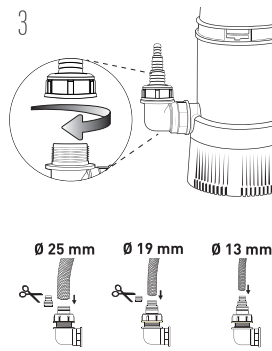

Flotec
IRRIGATION / SUBMERSIBLE PUMPS

253P6800_022014_a

SUB 3S

SUB 6S - SUB 8S - SUB 8S AUTO - SUB 4600/75 - SUB 6000/75 • SCM 4 Plus 115/92 - SCM 4 Plus 155/122