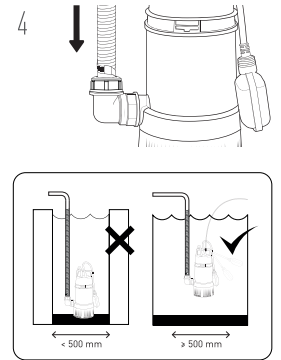

Flotec
IRRIGATION / SUBMERSIBLE PUMPS

253P6800_022014_a

SUB 3S

SUB 6S - SUB 8S - SUB 8S AUTO - SUB 4600/75 - SUB 6000/75 • SCM 4 Plus 115/92 - SCM 4 Plus 155/122