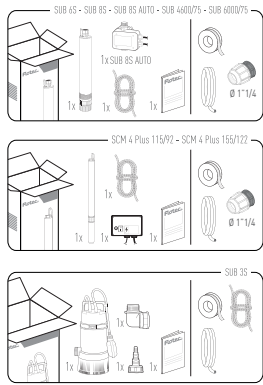

Flotec
IRRIGATION / SUBMERSIBLE PUMPS

253P6800_022014_a

SUB 3S

SUB 6S - SUB 8S - SUB 8S AUTO - SUB 4600/75 - SUB 6000/75 • SCM 4 Plus 115/92 - SCM 4 Plus 155/122