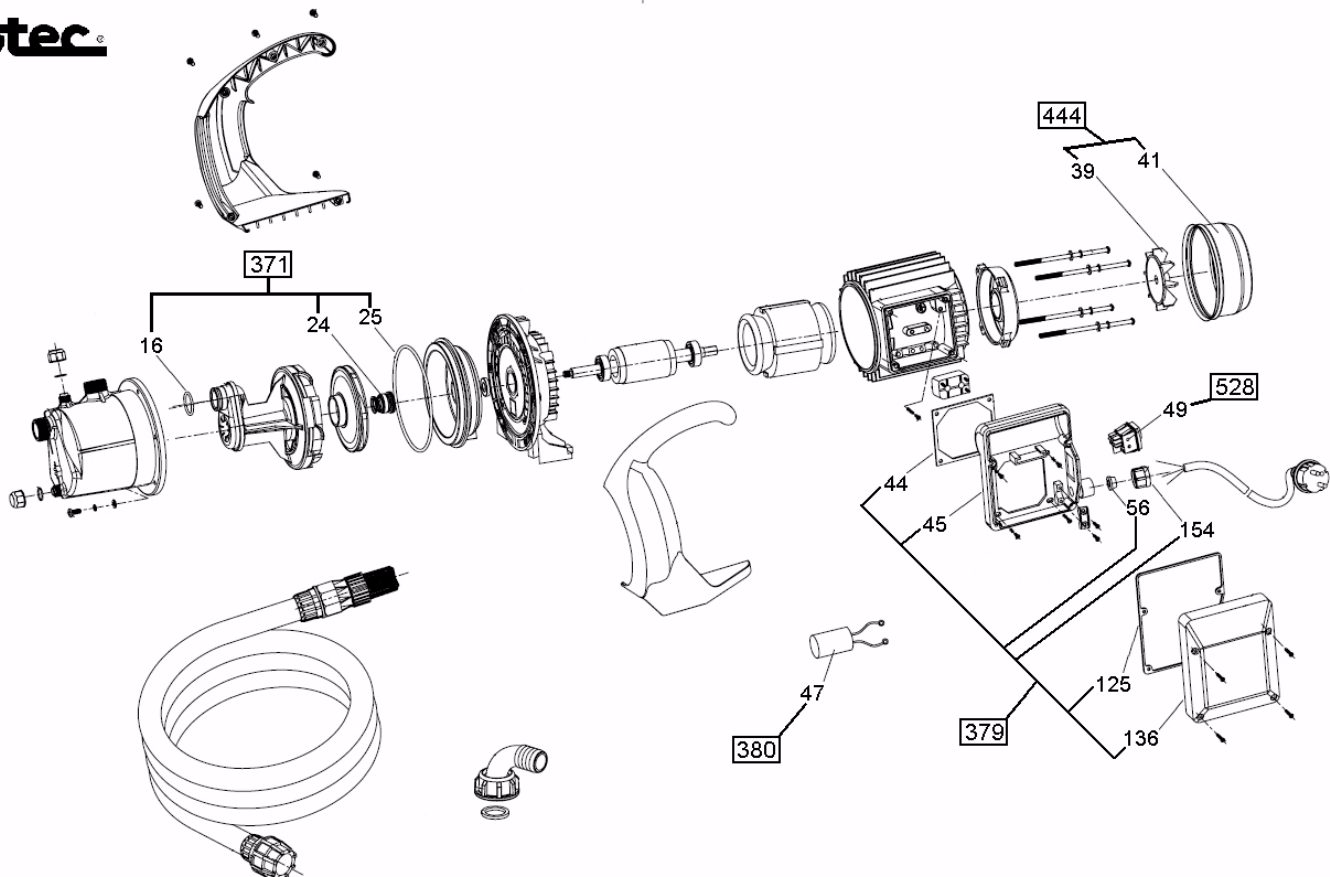

Flotec

| | | | |
|-------------------------------------|-------------------------|---|------------------------------|
| | | Pentair Water Italy S.r.l. Via Minnesota, 13 69010 Lugnano (PI) ITALY | |
| Title GARDY EXPLODED VIEW | | | |
| Designer/Drawn A. Barata | Date/Size 02/02/2012 | Scale/Scale / | Folds/Sheet 1 of 1 |
| Approver/Approved M. Biondini | Date/Size 02/02/2012 | Formets/3mm A3 | Codes/Part # DR120005 |
| | | | Design/Draw # DR120005.00 |