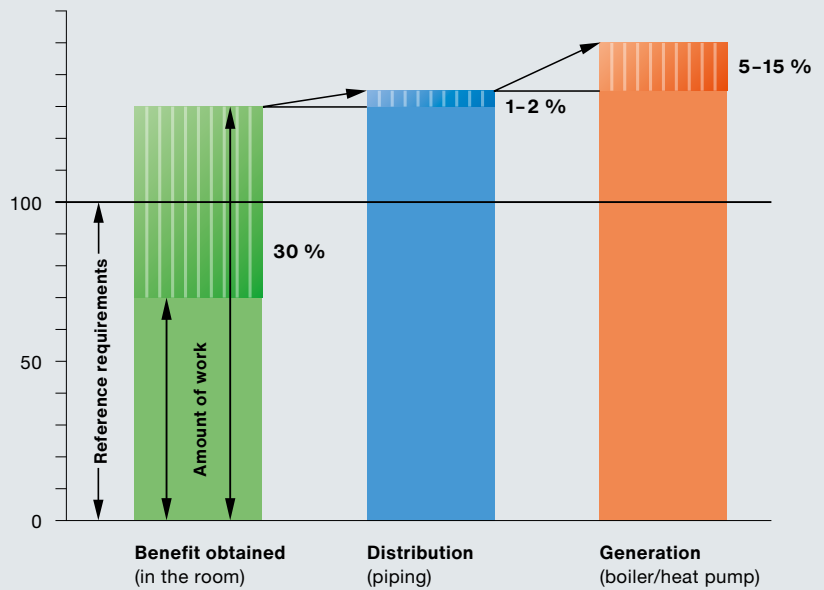

Potential energy savings

Factors affecting the efficient transfer of energy

- Suitable radiators
- Proportion of radiation
- Hot water temperature
- Thermostatic valves
- Room temperature
- Convection conditions
- Ventilation behaviour

Reference requirements of the system and variation range of what is involved in transferring energy efficiently, compared to what is involved in distribution and generation.

Source: Efficient transfer of energy according to Prof. a. D. Dr.-Ing. Heinz Bach (only available in German)