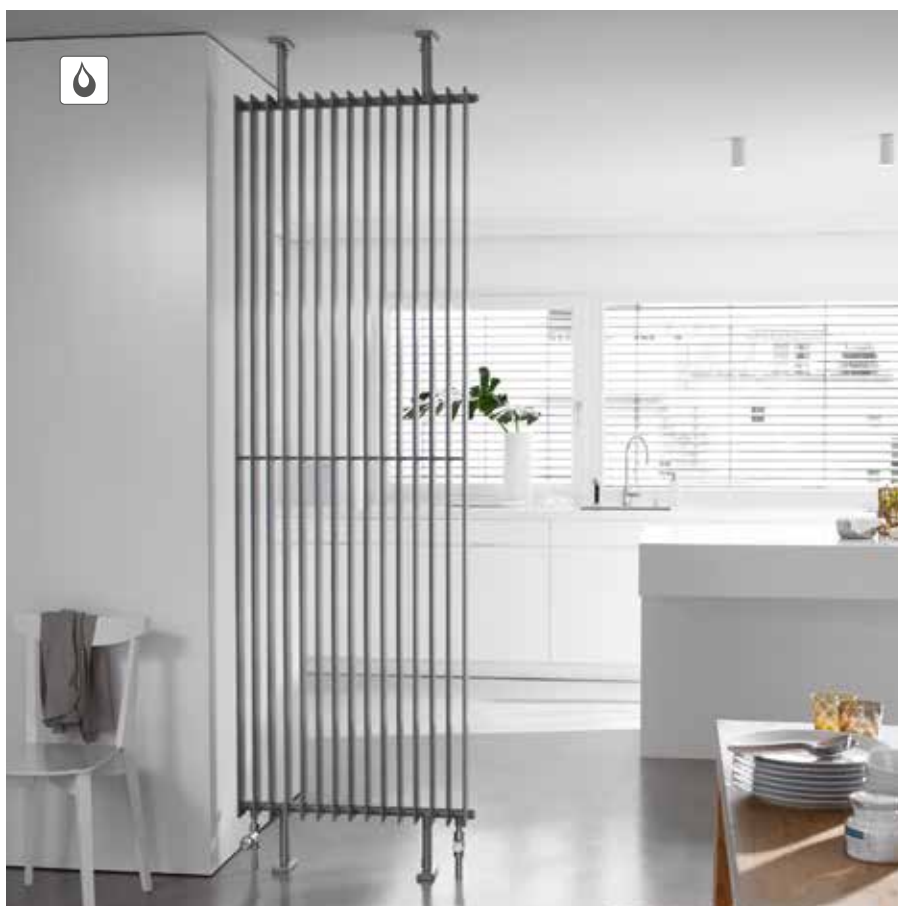

Colour of radiator: Titane