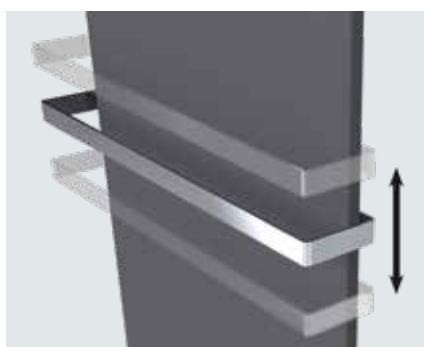

Zehnder accessories

Towel rail Zehnder Metropolitan

Towel rail

Height-adjustable towel rail Zehnder Fina Lean Bar

Lambswool cleaning brush

Zehnder Design Line

The valve offer for Zehnder Design Line with its complete high-quality range of thermostats, valve sets and connection fittings, was specially developed for design radiators for bathrooms and offers modern design and even more flexibility in installation. Until now, the Zehnder Design Line was only available in chrome, white or stainless steel. Now selected valve sets, connection fittings and thermostats of the Zehnder Design Line are also available on request in copper or bronze or in any conceivable colour to match the colour of the radiator finish.