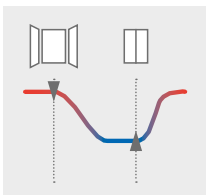

Open window detection: radiator automatically switches off if a window is open for an extended period.