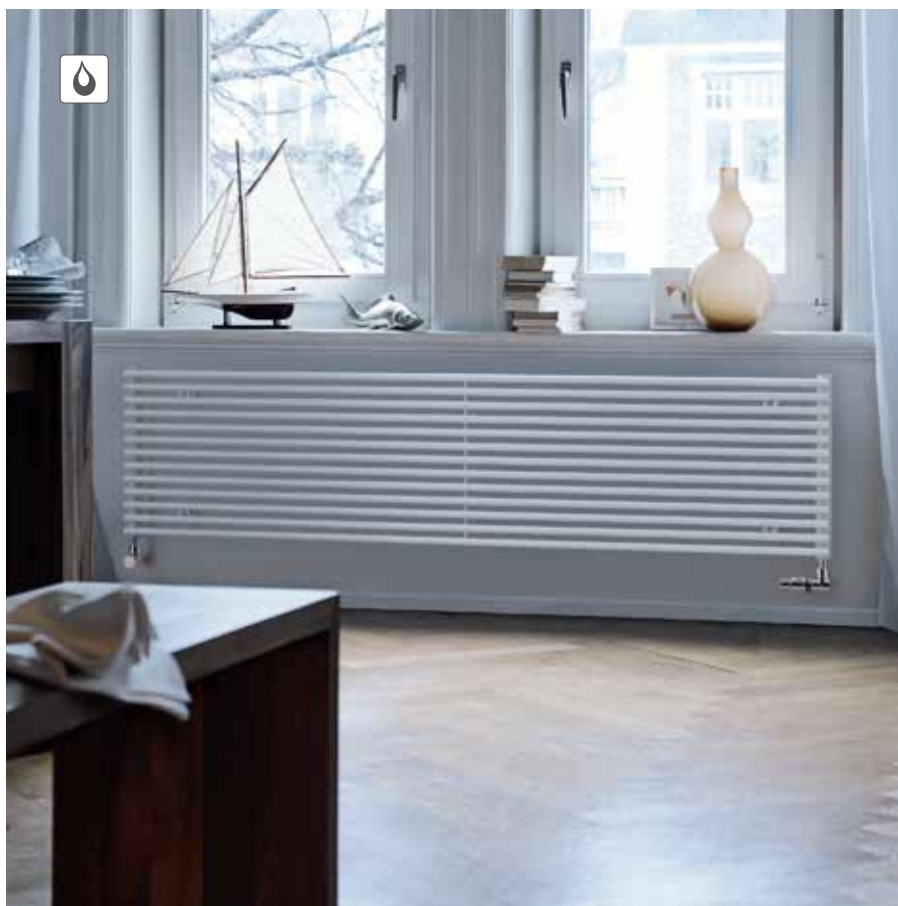

Zehnder Kleo

The delicate Zehnder Kleo with horizontal lines. Attractive alternatives: the free-standing version or serving as a room divider.

Colour of radiator: Traffic White