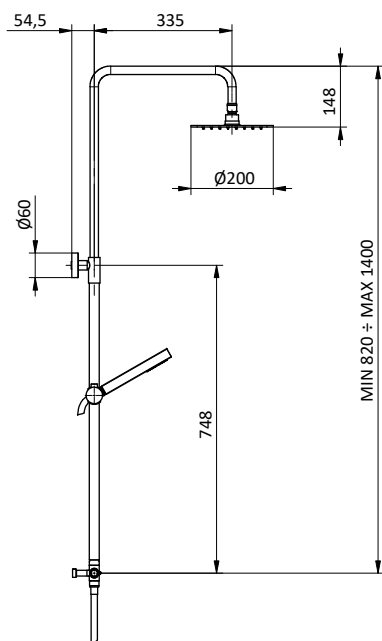

COLONNE DOCCIA SHOWER COLUMNS

VOLARE COLLECTION

Colonna doccia in **ottone** regolabile con deviatore.
Soffione **acciaio** 200x200.
Flex **PVC** cromato L 150 cm anti torsione.
Doccia quadra **ottone** anticalcare.

Brass shower column with diverter.

Steel showerhead 200x200.

Flex **PVC** chrome L 150 cm anti twist.

Brass square handshower with anti-limestone system.

Art.	Cod.	Prezzo € Price €
DC001	4180308