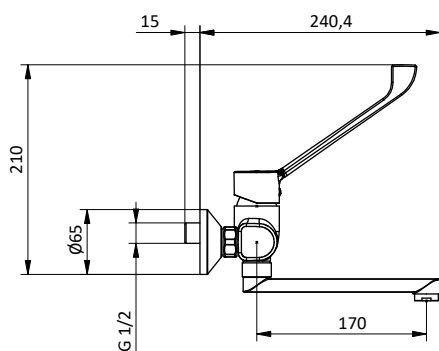

CUCINA KITCHEN

NEW

TEN COLLECTION

Miscelatore monocomando per lavello con leva clinica, leva frontale, installazione a parete e bocca girevole L 170 mm. Cartuccia Ø 35 mm

Wall mounted kitchen mixer with long front lever and swivelling spout L 170 mm. Cartridge Ø 35 mm

Art.	Cod.	Leva Lever	Prezzo € Price €
K15LC	411801002	CROMO	

Ricambi Spare parts

412960051

412960069

For pricelist scan the QR code