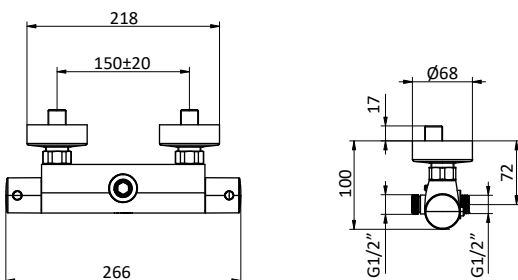

**DOCCIA
SHOWER**

NEW