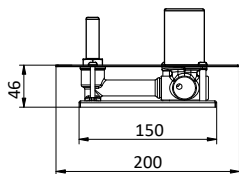

Ricambi Spare parts

412960055

412960069