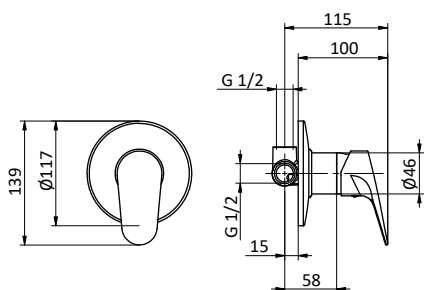

**DOCCIA
SHOWER**

Miscelatore monocomando da incasso per doccia.
Cartuccia Ø 40 mm
Built-in shower mixer.
Cartridge Ø 40 mm

Art.	Cod.	Leva Lever	Prezzo € Price €
SX06	411470402	CROMO	

**Ricambi
Spare parts**

412960067