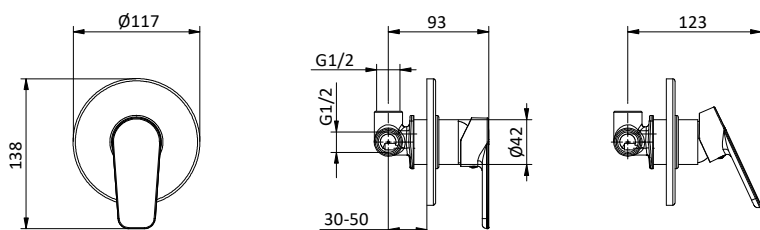

**DOCCIA
SHOWER**

Miscelatore monocomando da incasso per doccia.
Cartuccia $\varnothing$ 35 mm
Built-in shower mixer.
Cartridge $\varnothing$ 35 mm

Art.	Cod.	Leva Lever	Prezzo € Price €
L06	411480401	CROMO	

**Ricambi
Spare parts**

412960069