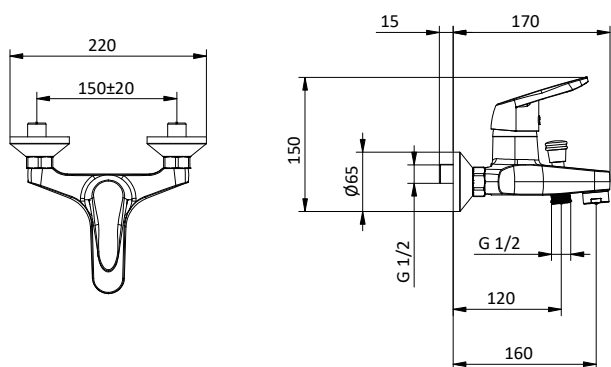

VASCA BATHTUB