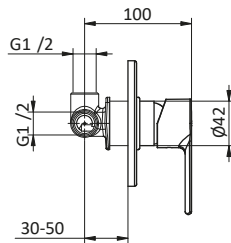

DOCCIA
SHOWER

Miscelatore monocomando da incasso per doccia.

Cartuccia Ø 35 mm

Built-in shower mixer.

Cartridge Ø 35 mm