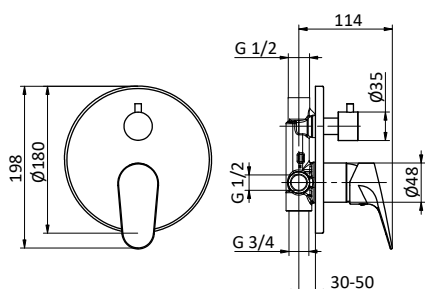

Art.	Cod.	Leva Lever	Prezzo € Price €
SX05	411470401	CROMO	

**Ricambi
Spare parts**