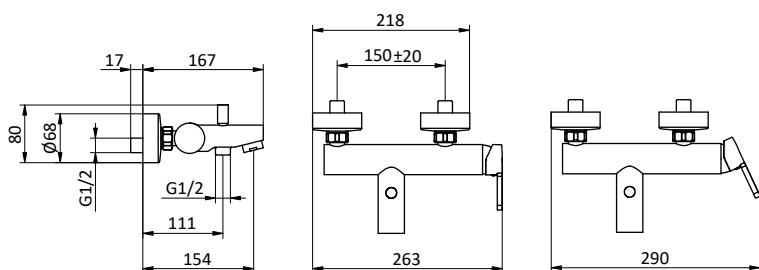

SKY T10 COLLECTION

VASCA BATHTUB