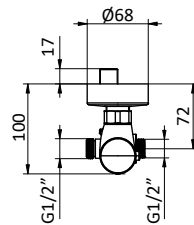

DOCCIA
SHOWER

NEW

Miscelatore termostatico per doccia con deviatore senza accessori.

Thermostatic shower mixer with diverter without accessories.

Art.	Cod.	Leva Lever	Prezzo € Price €
T201	411010304	CROMO	

Ricambi
Spare parts

412960318