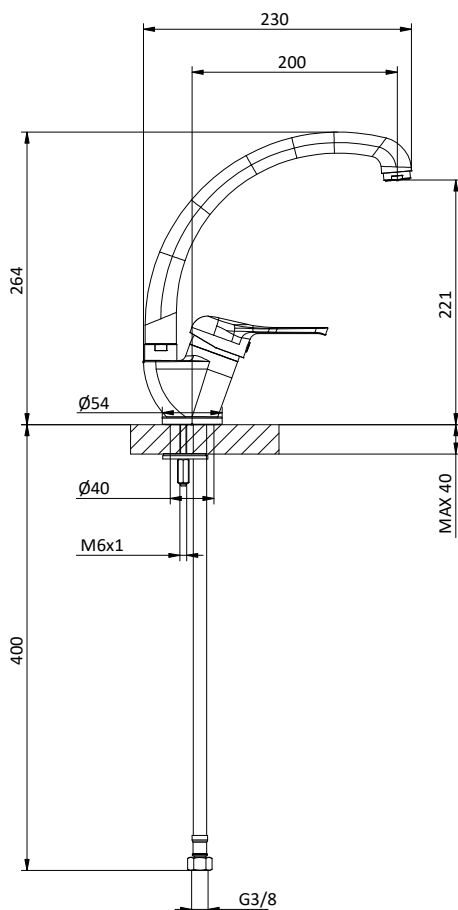

Kitchen mixer with long front lever.
Spout L 235 mm.
Cartridge Ø 40 mm

Art.	Cod.	Leva Lever	Prezzo € Price €
K01LC	411510919	 CROMO	

Ricambi Spare parts

 412960051

 412960067

CUCINA KITCHEN

GAMMA COLLECTION