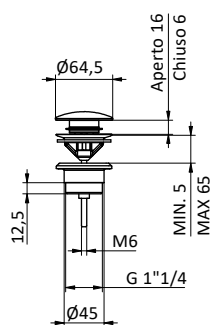

Ricambi Spare parts

412960054

412960069