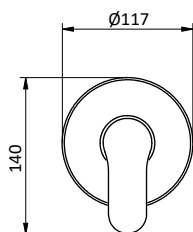

Ricambi
Spare parts