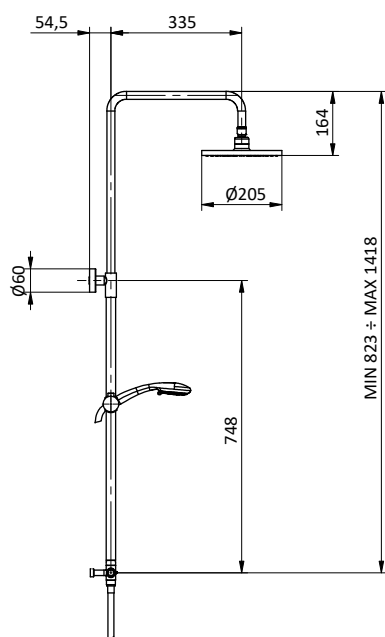

COLONNE DOCCIA SHOWER COLUMNS

NEW

ELEVEN COLLECTION

Colonna doccia in **ottone** regolabile con deviatore.
Soffione anticalcare **ABS** Ø 200.
Flex **INOX** doppia aggraffatura L 150 cm anti torsione.
Doccia **ABS** 3 getti Ø 85 anticalcare.
Brass shower column with shower mixer.
ABS showerhead Ø 200.
Flex **INOX** double interlock L 150 cm anti twist.
ABS handshower 3 jets Ø 85 with anti-limestone system.

Art.	Cod.	Prezzo € Price €
DC015	4180543