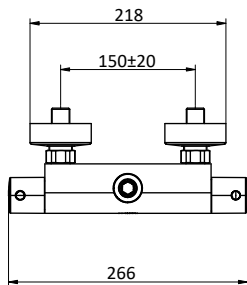

DOCCIA
SHOWER

NEW

Miscelatore termostatico per doccia con deviatore senza accessori.

Thermostatic shower mixer with diverter without accessories.

Art.	Cod.	Leva Lever	Prezzo € Price €
T201	411010304	CROMO	

Ricambi
Spare parts

412960318