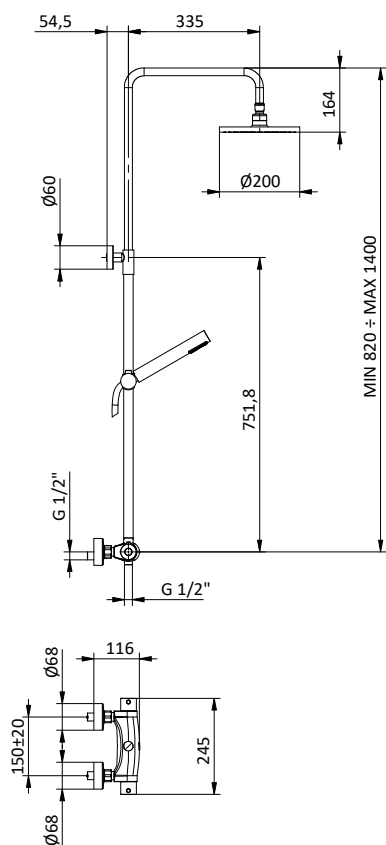

COLONNE DOCCIA SHOWER COLUMNS

ATENA COLLECTION

Colonna doccia in **ottone** regolabile con termostatico esterno.
Soffione **ABS** Ø 200.
Flex **PVC** grigio L 150 cm anti torsione.
Doccia tonda **ABS** anticalcare.

Brass shower column with thermostatic mixer.

ABS showerhead Ø 200.

Flex **PVC** grey L 150 cm anti twist.

ABS round handshower with anti-limestone system.

Art.	Cod.	Prezzo € Price €
DC012	4180319