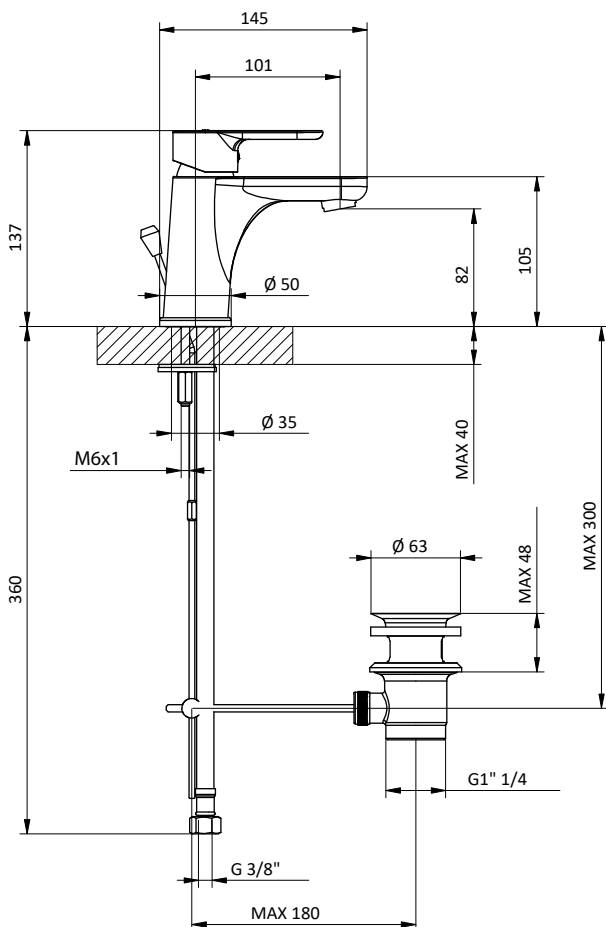

LAVABO WASHBASIN

Miscelatore monocomando per lavabo.
Cartuccia $\varnothing$ 35 mm
Wash basin mixer.
Cartridge $\varnothing$ 35 mm

Con scarico da 1" 1/4
With 1" 1/4 pop up waste

Art.	Cod.	Leva Lever	Prezzo € Price €
EN01	411650501	CROMO	

Senza scarico
Without waste

EN01SS	411650502	CROMO	

Ricambi Spare parts

412960051

412960070