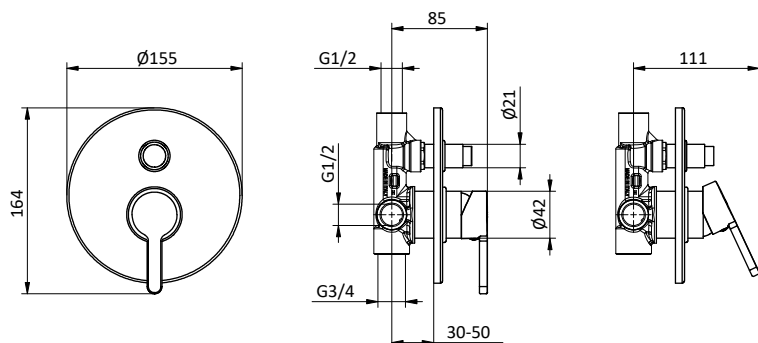

Cartuccia \varnothing 35 mm

Built-in bath/shower mixer with 2 outlets diverter.

Cartridge \varnothing 35 mm

Art.	Cod.	Leva Lever	Prezzo € Price €
F05	411490402	CROMO	

Ricambi Spare parts

412960069

**DOCCIA / VASCA
SHOWER / BATHTUB**