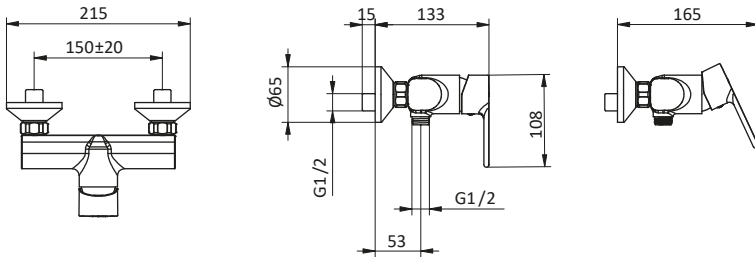

DOCCIA
SHOWER