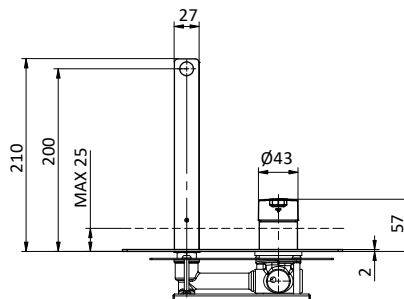

Ricambi Spare parts

412960055

412960069