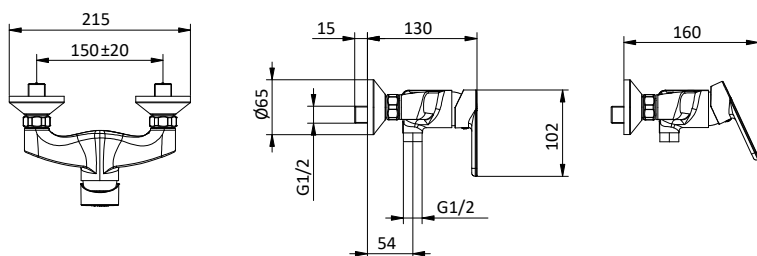

**DOCCIA
SHOWER**

Miscelatore monocomando per doccia senza accessori.
Cartuccia Ø 35 mm
External shower mixer without shower set.
Cartridge Ø 35 mm

Art.	Cod.	Leva Lever	Prezzo € Price €
L04	411480301	CROMO	

**Ricambi
Spare parts**

**DOCCIA / VASCA
SHOWER / BATHTUB**

Miscelatore monocomando da incasso per doccia/vasca con deviatore 2 uscite.
Cartuccia Ø 35 mm
Built-in bath/shower mixer with 2 outlets diverter.
Cartridge Ø 35 mm