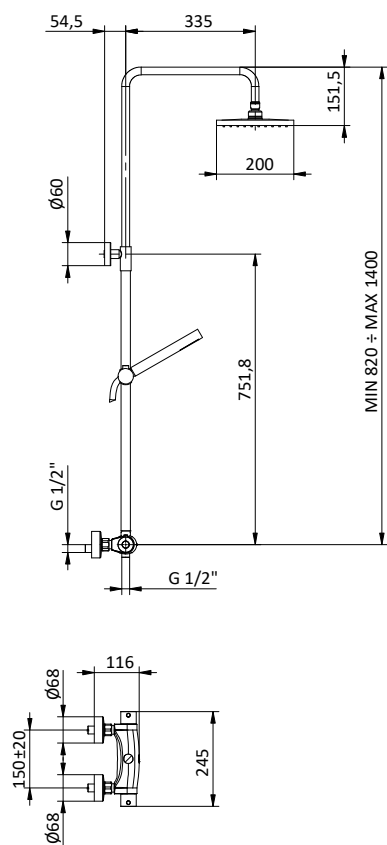

COLONNE DOCCIA SHOWER COLUMNS

MIRA COLLECTION

Colonna doccia in **ottone** regolabile con termostatico esterno.
Soffione **ABS** 200x200.
Flex **PVC** grigio L 150 cm anti torsione.
Doccia quadra **ABS** anticalcare.

Brass shower column with thermostatic mixer.

ABS showerhead 200x200.

Flex **PVC** grey L 150 cm anti twist.

ABS square handshower with anti-limestone system.

Art.	Cod.	Prezzo € Price €
DC006	4180313