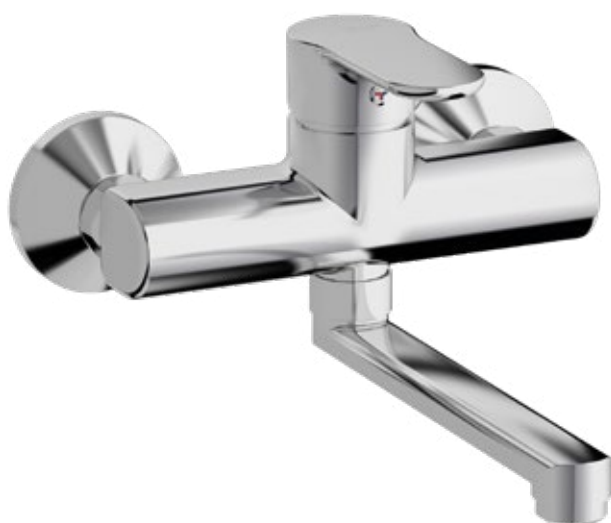

Cartridge Ø 35 mm

Art.	Cod.	Leva Lever	Prezzo € Price €
K30	411650903	 CROMO	

Ricambi Spare parts

 412960051

 412960069

CUCINA KITCHEN

NEW

ELEVEN COLLECTION