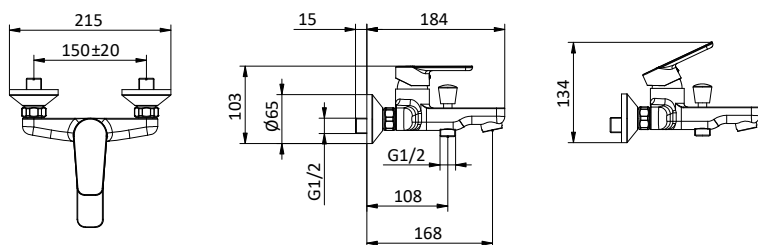

VASCA BATHTUB