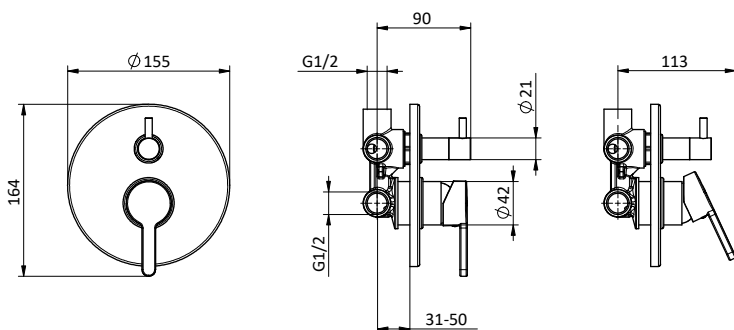

DOCCIA / VASCA SHOWER / BATHTUB

NEW