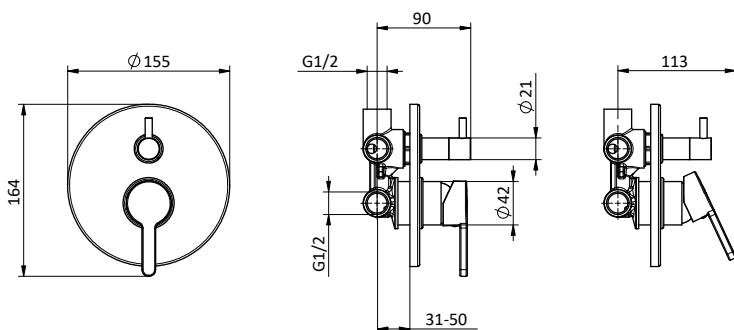

**DOCCIA / VASCA
SHOWER / BATHTUB**

NEW