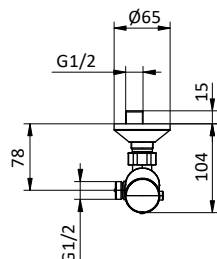

Ricambi
Spare parts

DOCCIA
SHOWER

Miscelatore termostatico per doccia senza accessori.

Thermostatic shower mixer without accessories.

NEW