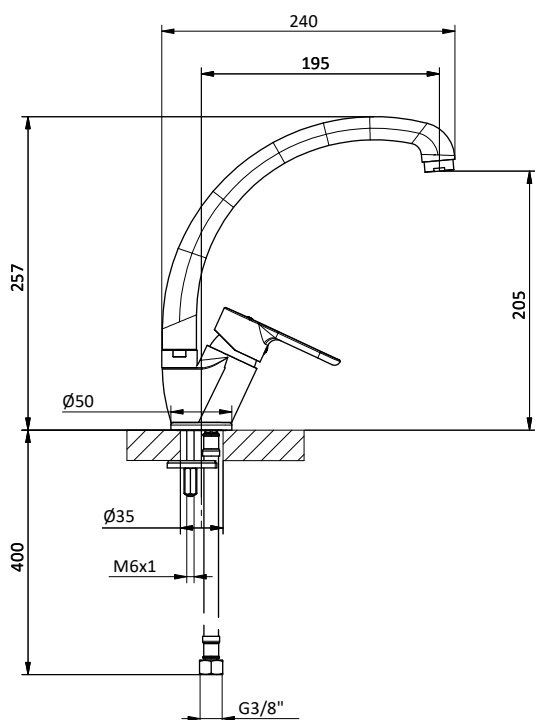

Kitchen mixer with swivelling spout and right
side lever.

Cartridge Ø 35 mm

Art.	Cod.	Leva Lever	Prezzo € Price €
K11	411650902	 CROMO	

Ricambi Spare parts

 412964206

 412960069

CUCINA
KITCHEN

NEW