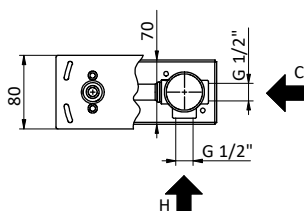

Ricambi Spare parts

412960055

412960069