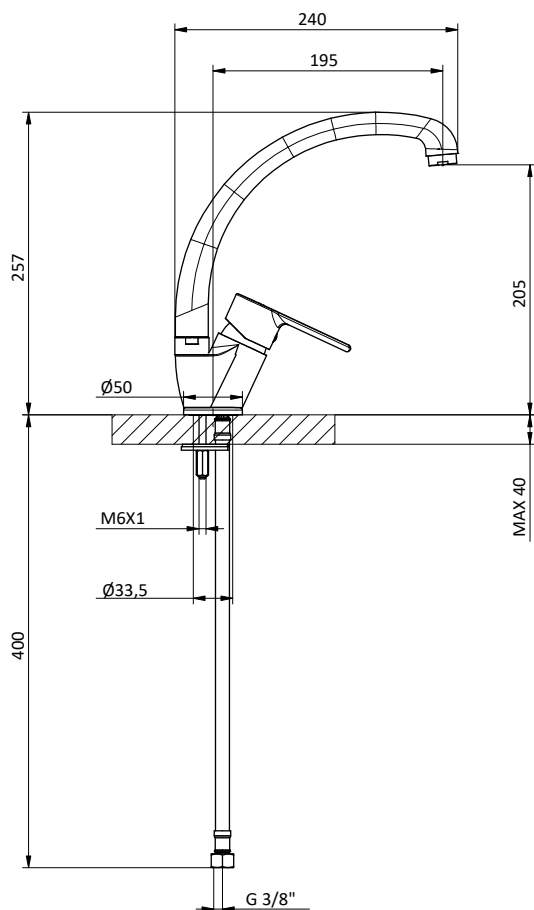

Ricambi Spare parts

 412964206

 412960069

For pricelist scan the QR code

CUCINA KITCHEN

TEN COLLECTION

Miscelatore monocomando per lavello con
canna girevole e leva laterale destra.
Cartuccia Ø 35 mm

Kitchen mixer with swivelling spout and right
side lever.