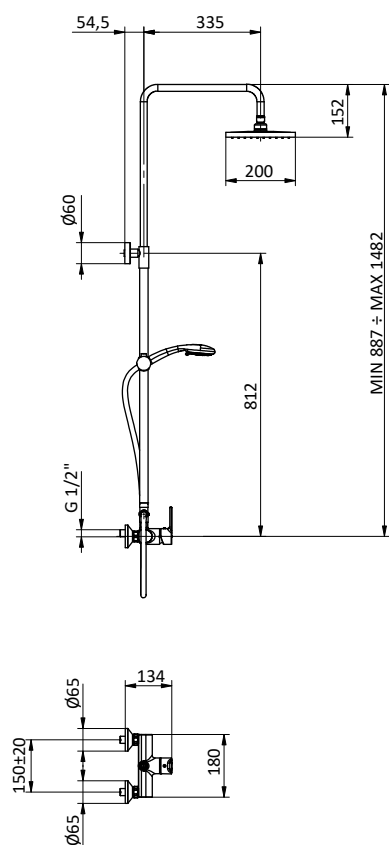

COLONNE DOCCIA SHOWER COLUMNS

NEW

TEN COLLECTION

Colonna doccia in **ottone** regolabile con miscelatore doccia esterno.
Soffione anticalcare **ABS** 200x200.
Flex **INOX** doppia aggraffatura L 150 cm anti torsione.

Doccia **ABS** 3 getti Ø 85 anticalcare.

Brass shower column with external shower mixer.

ABS anti-limestone showerhead 200x200.
Flex **INOX** double interlock L 150 cm anti twist.

ABS handshower 3 jets Ø 85 with anti-limestone system.

Art.	Cod.	Prezzo € Price €
DC016	4180546