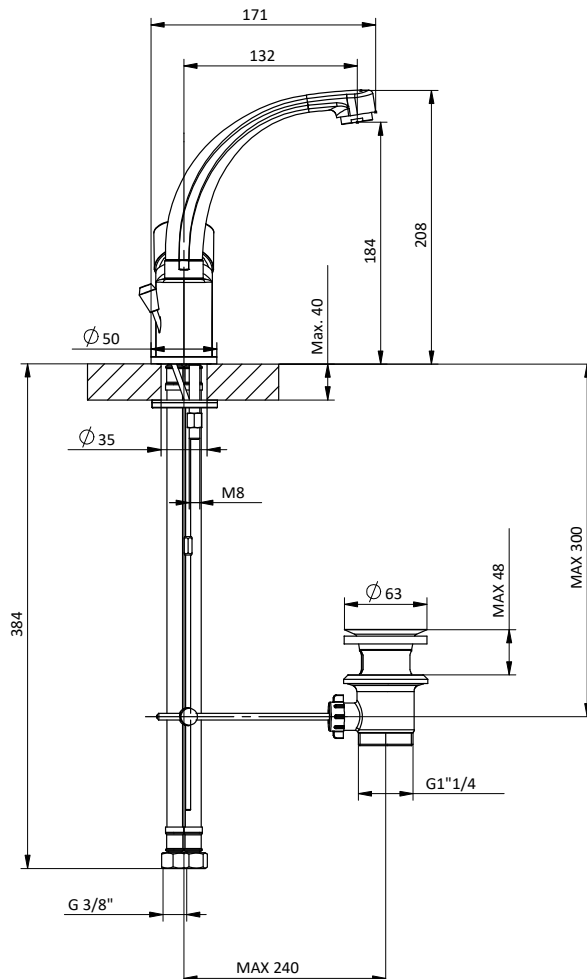

LAVABO WASHBASIN

NEW

Miscelatore monocomando per lavabo con bocca girevole e leva laterale destra. Cartridge Ø 35 mm

Wash basin mixer with swiveling spout and right side lever. Cartridge Ø 35 mm

Con scarico da 1" 1/4
With 1" 1/4 pop up waste

Art.	Cod.	Leva Lever	Prezzo € Price €
EN13	411656701	CROMO	

Senza scarico
Without waste

EN13SS	411656702	CROMO	

Ricambi Spare parts

412960051

412960070

For pricelist scan the QR code