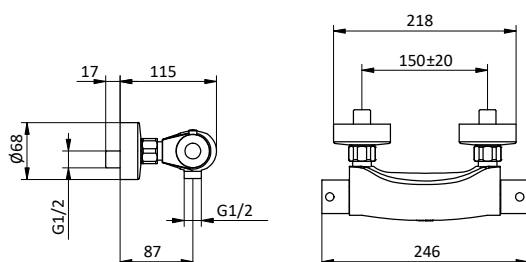

Art.	Cod.	Leva Lever	Prezzo € Price €
T100	411010301	CROMO	

Ricambi
Spare parts

412960317