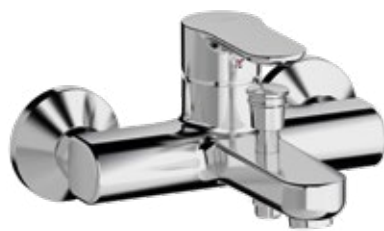

Miscelatore monocomando per vasca senza accessori.

External bath mixer without shower set.

Art.	Cod.	Leva Lever	Prezzo € Price €
EN03SA	411650102	CROMO