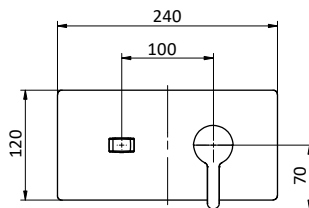

Ricambi Spare parts

412960055

412960069