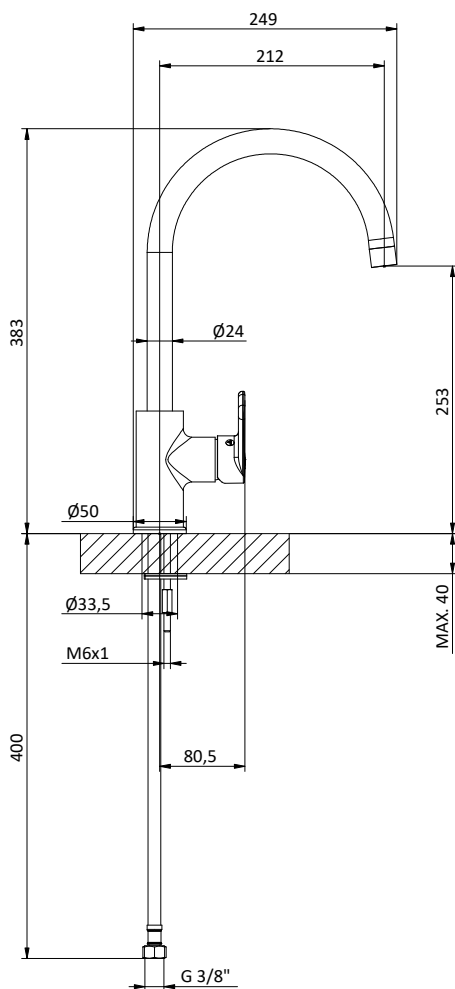

Ricambi Spare parts

412964206

412960070