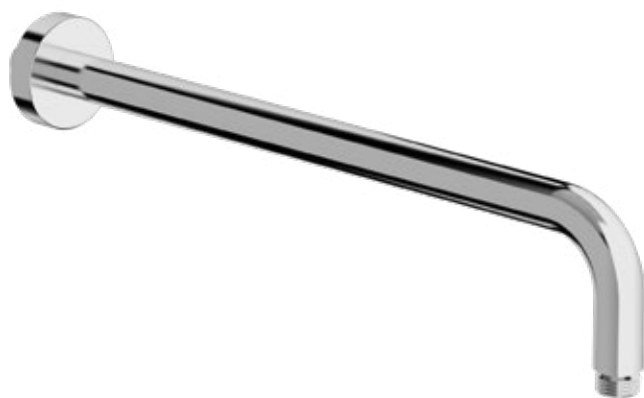

Art.	Cod.	Prezzo € Price €
DC210	4180542	

BRACCIO DOCCIA SHOWER ARM

Braccio doccia tondo in **ottone**.
L 400 - 1/2" M x 1/2" M
Brass round shower arm.
L 400 - 1/2" M x 1/2" M

Art.	Cod.	Prezzo € Price €
DC401	4180326	