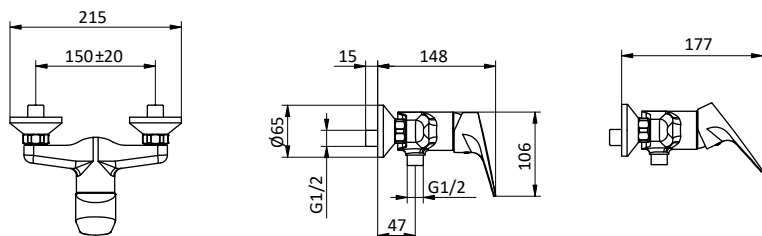

**DOCCIA
SHOWER**

Miscelatore monocomando per doccia senza accessori.
Cartuccia $\varnothing$ 40 mm
External shower mixer without shower set
Cartridge $\varnothing$ 40 mm

Art.	Cod.	Leva Lever	Prezzo € Price €
SX04	411470301	CROMO	

**Ricambi
Spare parts**

**DOCCIA / VASCA
SHOWER / BATHTUB**

Miscelatore monocomando da incasso per doccia/vasca con deviatore 2 uscite.
Cartuccia $\varnothing$ 40 mm
Built-in bath/shower mixer with 2 outlets diverter.
Cartridge $\varnothing$ 40 mm