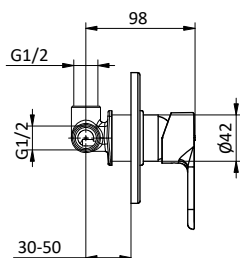

Ricambi
Spare parts