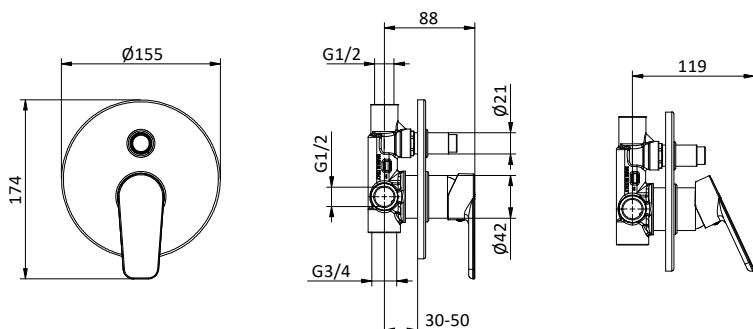

Art.	Cod.	Leva Lever	Prezzo € Price €
L05	411480402	CROMO	

**Ricambi
Spare parts**