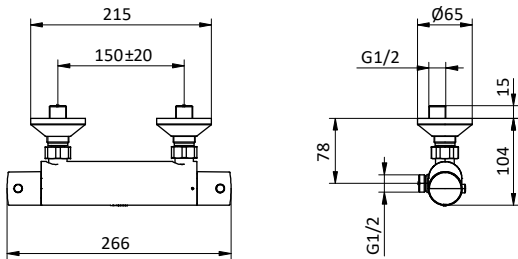

**DOCCIA
SHOWER**

NEW