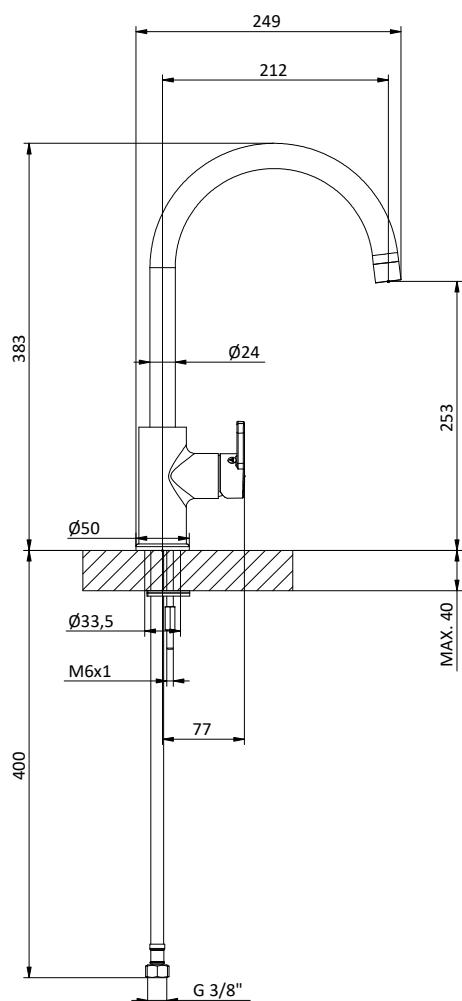

Ricambi Spare parts

412964206

412960070