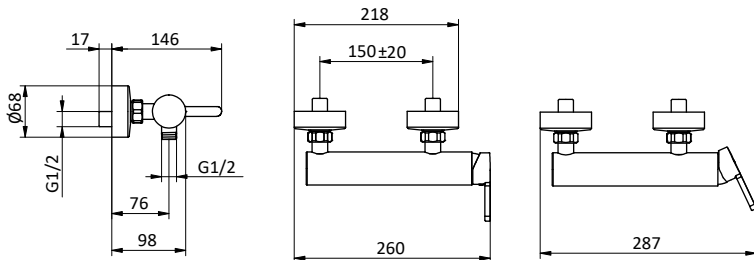

Art.	Cod.	Leva Lever	Prezzo € Price €
F04	411490301	CROMO	
F04W1	411490306	RAL 9003	
F04B1	411490303	RAL 9004	
F04NB1	411490304	RAL 5026	
F04PG1	411490305	RAL 7036	
F04WB1	411490307	RAL 5021	

Ricambi
Spare parts

DOCCIA / VASCA SHOWER / BATHTUB

Miscelatore monocomando da incasso per doccia/vasca con deviatore 2 uscite.

Cartuccia $\varnothing$ 35 mm

Concealed bath/shower mixer with 2 outlets diverter.

Cartridge $\varnothing$ 35 mm