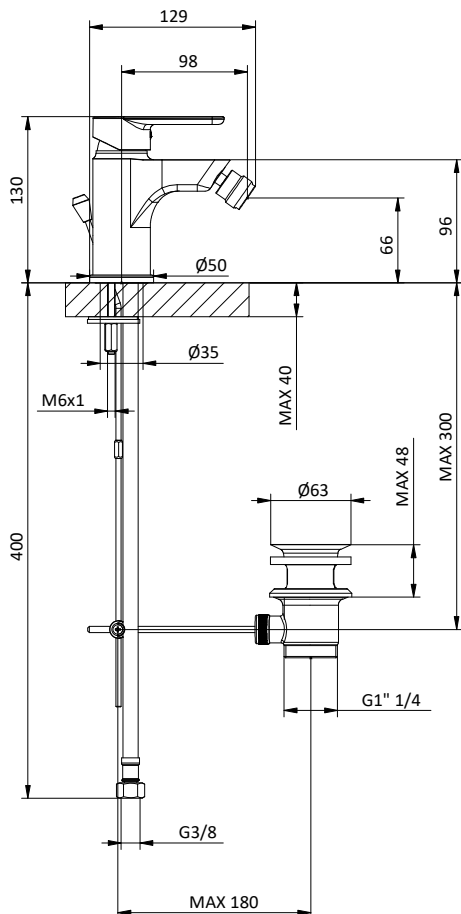

Ricambi
Spare parts

412960053

412960070