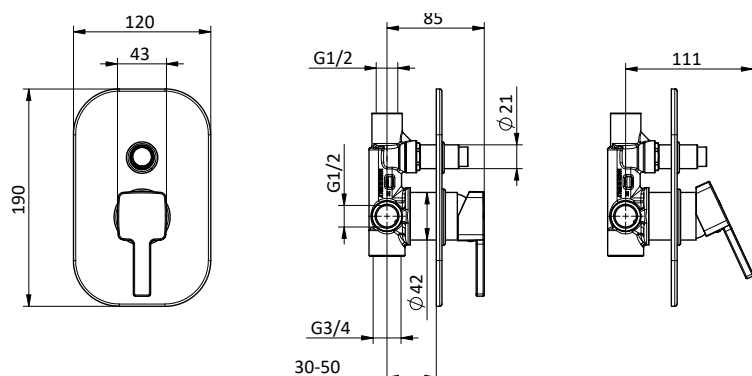

Art.	Cod.	Leva Lever	Prezzo € Price €
Q15	411490404	CROMO	
Q15W1	411490419	RAL 9003	
Q15B1	411490416	RAL 9004	
Q15NB1	411490417	RAL 5026	
Q15PG1	411490418	RAL 7036	
Q15WB1	411490420	RAL 5021	

Ricambi Spare parts

412960069