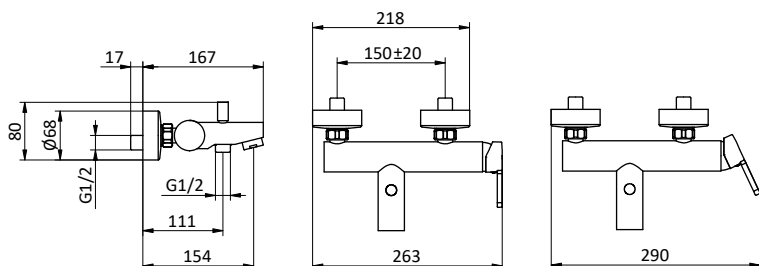

VASCA BATHTUB