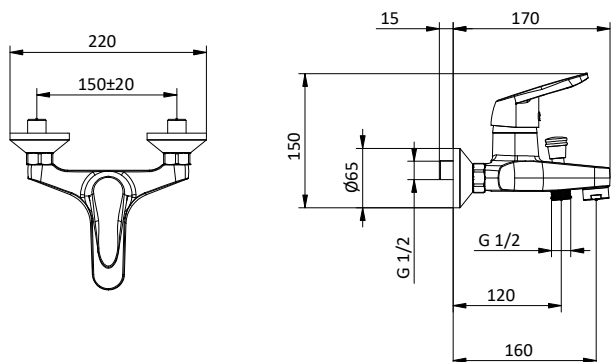

VASCA BATHTUB