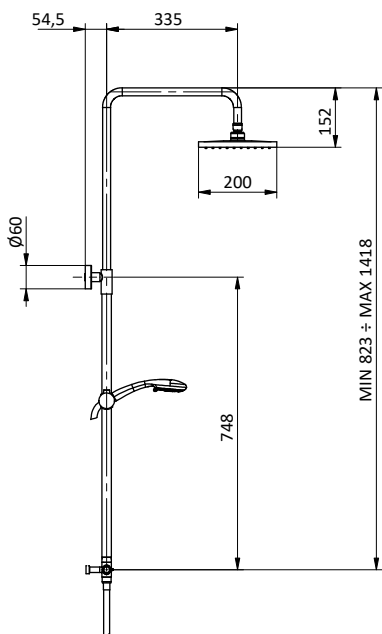

Brass shower colum with shower mixer.
ABS showerhead 200x200.
Flex **Stainless Steel** double interlock L 150 cm anti-limestone.
ABS handshower 3 jets Ø 85 with anti-limestone system.

Art.	Cod.	Prezzo € Price €
DC014	4180545	