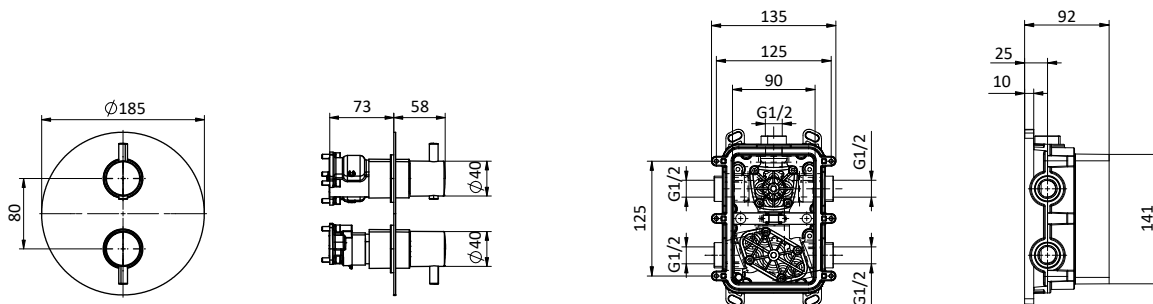

DOCCIA / VASCA
SHOWER / BATHTUB

NEW

Miscelatore termostatico da incasso per doccia/vasca con deviatore 3 uscite.

Built-in thermostatic bath/shower mixer with 3 outlets diverter.

Art.	Cod.	Leva Lever	Prezzo € Price €
F16	411016001	CROMO