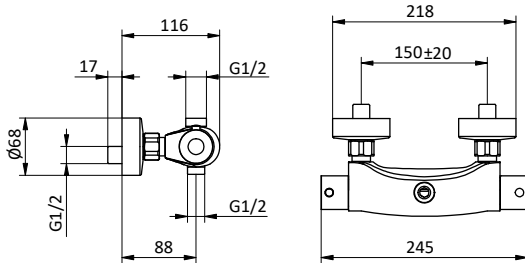

DOCCIA SHOWER

Miscelatore termostatico per doccia con deviatore senza accessori.
Thermostatic shower mixer with diverter without accessories.

Art.	Cod.	Leva Lever	Prezzo € Price €
T200	411010302	CROMO	

Ricambi
Spare parts

412960317