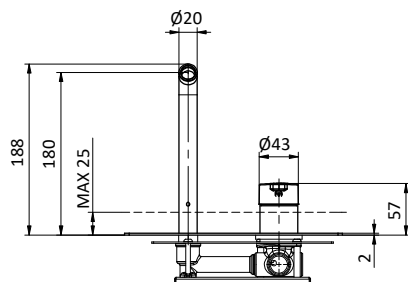

Ricambi Spare parts

412960054

412960069