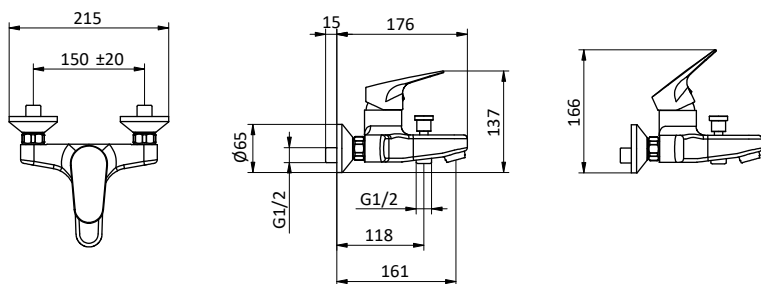

**Ricambi
Spare parts**

412960052

412960075