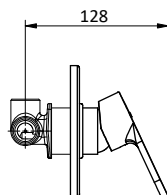

Ricambi
Spare parts