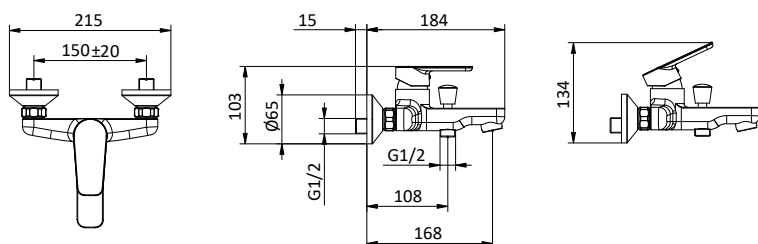

VASCA BATHTUB