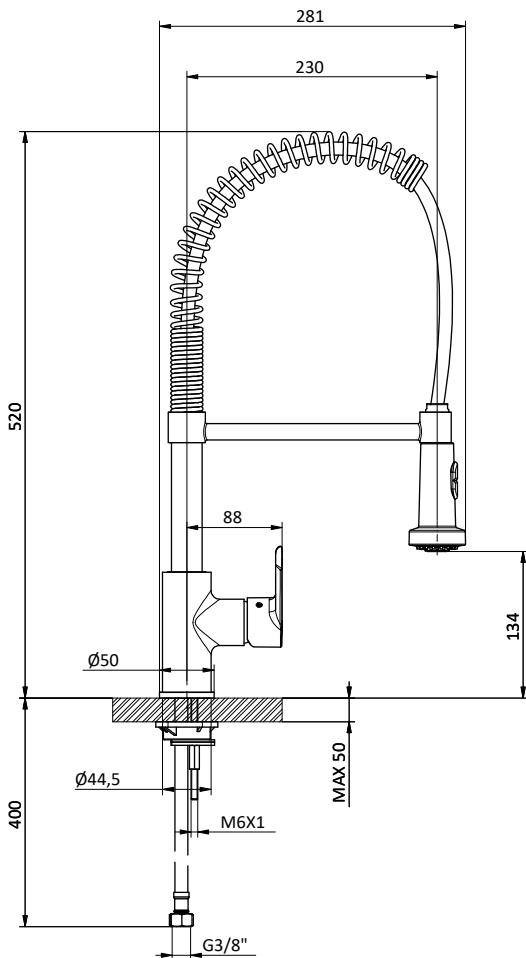

Ricambi
Spare parts

412960051

412960070