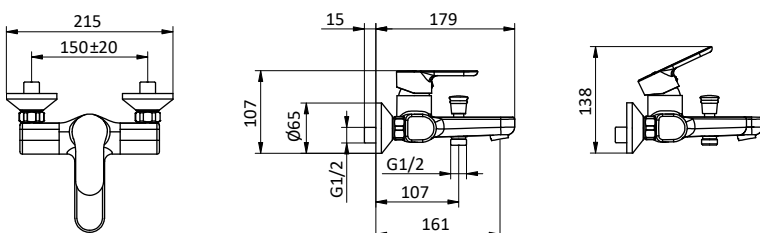

Ricambi Spare parts

412960051

412960070