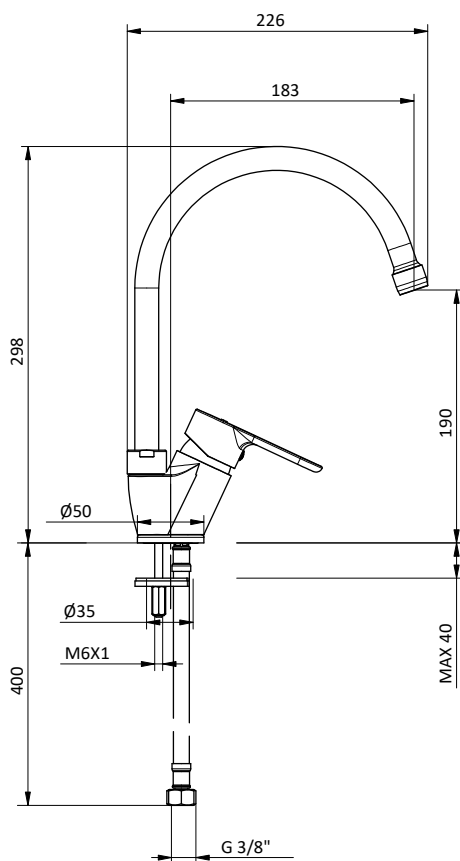

CUCINA KITCHEN

NEW

ELEVEN COLLECTION

Miscelatore monocomando per lavello con
canna girevole Ø 18 e leva laterale destra.
Cartuccia Ø 35 mm

Kitchen mixer with swivelling spout and right
side lever.

Cartridge Ø 35 mm

Art.	Cod.	Leva Lever	Prezzo € Price €
K30	411650903	CROMO	

Ricambi Spare parts

412960051

412960069