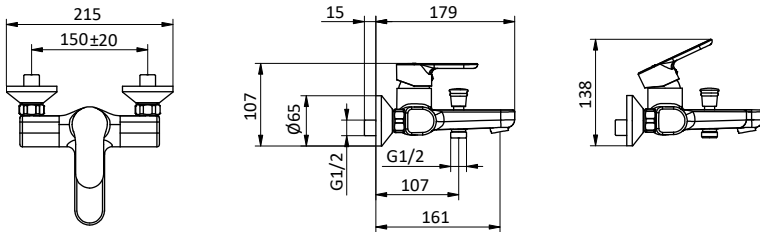

External bath mixer with ABS antiscald handheld shower, chromed flex L 150 cm and ABS shower holder. Cartridge Ø 35 mm

Art.	Cod.	Leva Lever	Prezzo € Price €
EN03	411650101	CROMO	

Ricambi Spare parts

412960051