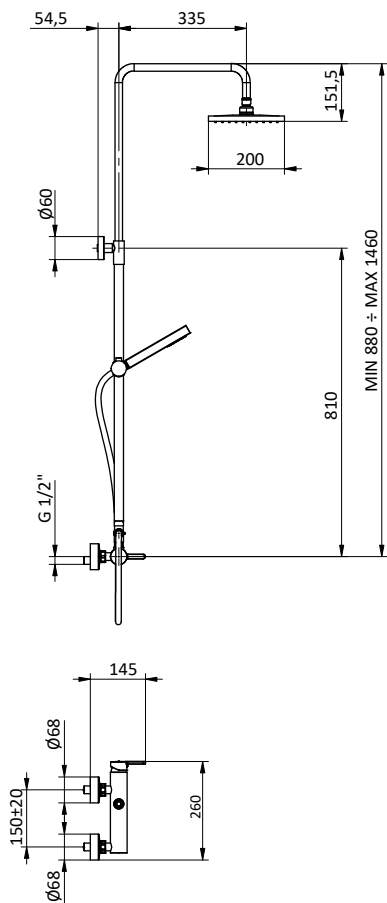

COLONNE DOCCIA SHOWER COLUMNS

MIRA COLLECTION

Colonna doccia in **ottone** regolabile con miscelatore esterno.
Soffione **ABS** 200x200.
Flex **PVC** grigio L 150 cm anti torsione.
Doccia quadra **ABS** anticalcare.

Brass shower column with shower mixer.
ABS showerhead 200x200.
Flex **PVC** grey L 150 cm anti twist.
ABS square handshower with anti-limestone system.

Art.	Cod.	Prezzo € Price €
DC005	4180312