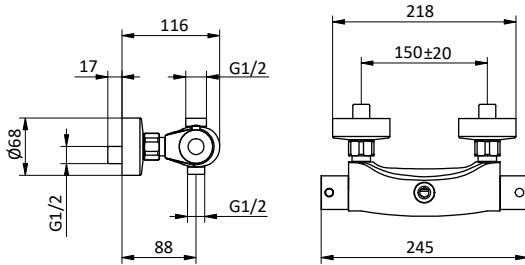

**DOCCIA
SHOWER**

Miscelatore termostatico per doccia con deviatore senza accessori.
Thermostatic shower mixer with diverter without accessories.

Art.	Cod.	Leva Lever	Prezzo € Price €
T200	411010302	CROMO	

Ricambi
Spare parts

412960317