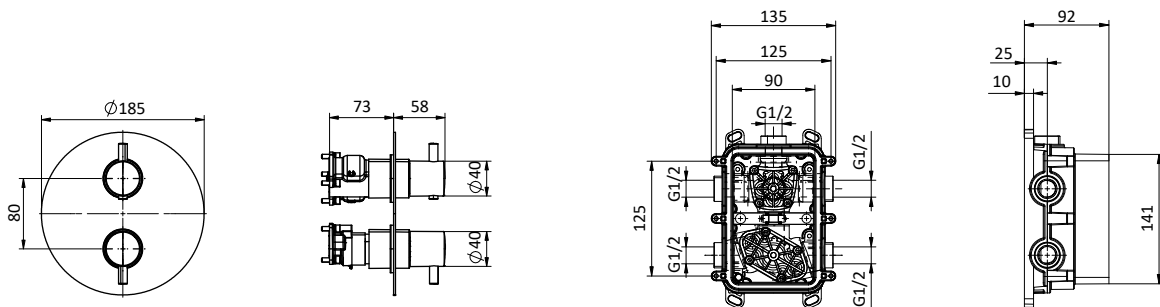

**DOCCIA / VASCA
SHOWER / BATHTUB**

NEW