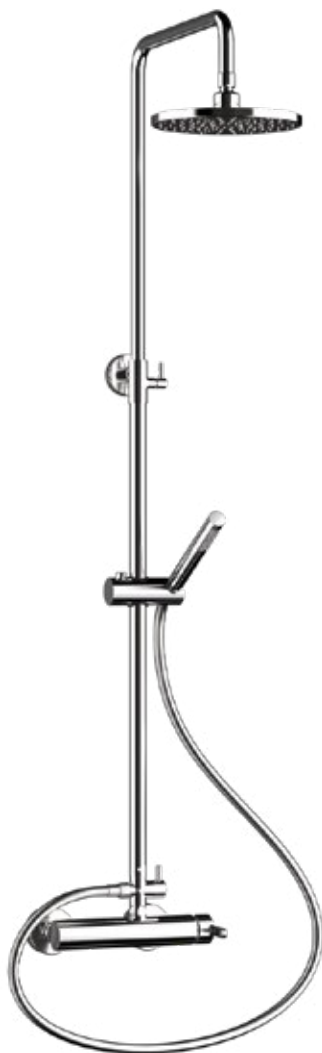

COLONNE DOCCIA SHOWER COLUMNS

ATENA COLLECTION

Colonna doccia in **ottone** regolabile con miscelatore esterno.
Soffione **ABS** Ø 200.
Flex **PVC** grigio L 150 cm anti torsione.
Doccia tonda **ABS** anticalcare.

Brass shower colum with shower mixer.
ABS showerhead Ø 200.
Flex **PVC** grey L 150 cm anti twist.
ABS round handshower with anti-limestone system.

Art.	Cod.	Prezzo € Price €
DC011	4180318