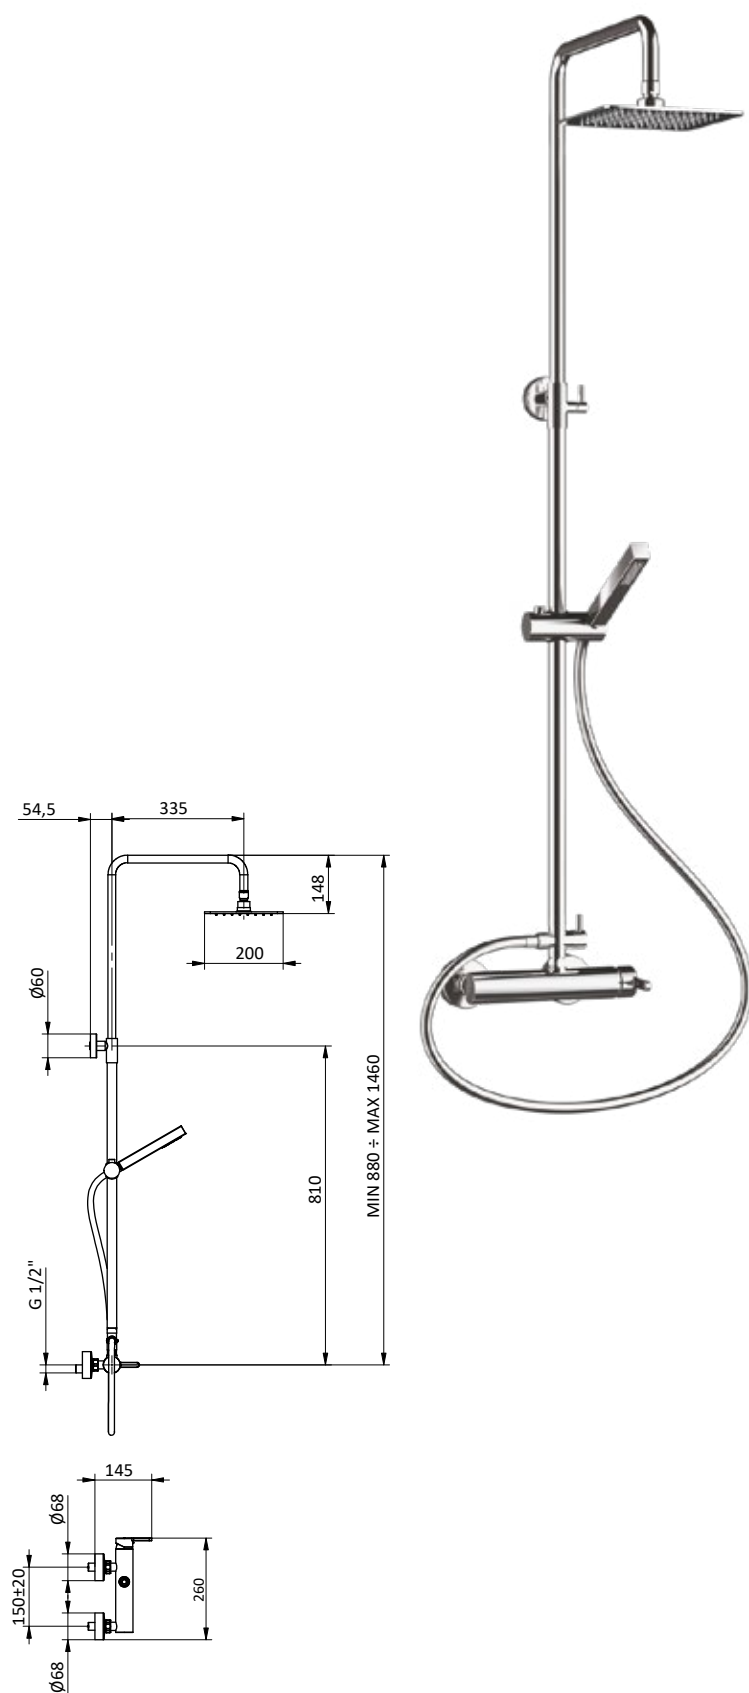

COLONNE DOCCIA SHOWER COLUMNS

VOLARE COLLECTION

Colonna doccia in **ottone** regolabile con miscelatore esterno.
Soffione **acciaio** 200x200.
Flex **PVC** cromato L 150 cm anti torsione.
Doccia quadra **ottone** anticalcare.

Brass shower column with shower mixer.
Steel showerhead 200x200.
Flex **PVC** chrome L 150 cm anti twist.
Brass square handshower with anti-limestone system.

Art.	Cod.	Prezzo € Price €
DC002	4180309