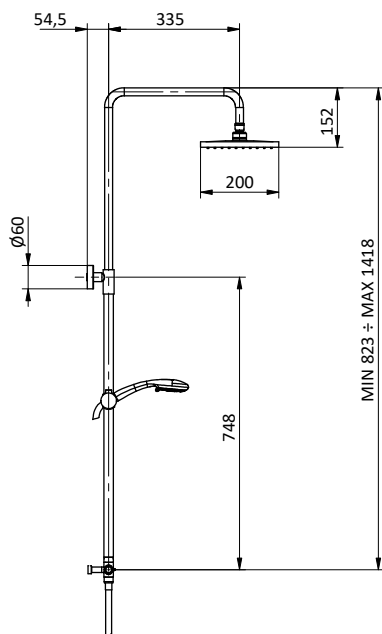

COLONNE DOCCIA SHOWER COLUMNS

NEW

TEN COLLECTION

Colonna doccia in **ottone** regolabile con deviatore.
Soffione anticalcare **ABS** 200x200.
Flex **INOX** doppia aggraffatura L 150 cm anti torsione.

Doccia **ABS** 3 getti Ø 85 anticalcare.

Brass shower column with shower mixer.
ABS showerhead 200x200.

Flex **INOX** double interlock L 150 cm anti twist.

ABS handshower 3 jets Ø 85 with anti-limestone system.

Art.	Cod.	Prezzo € Price €
DC014	4180545