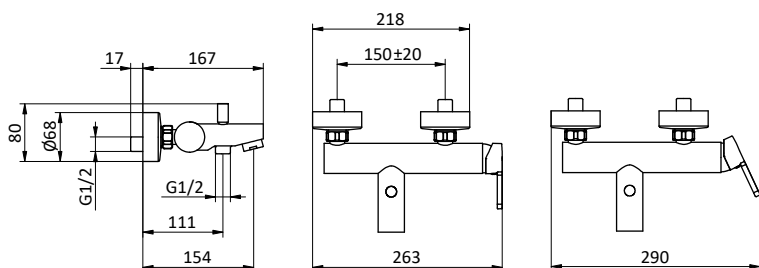

SKY T30 COLLECTION

VASCA BATHTUB