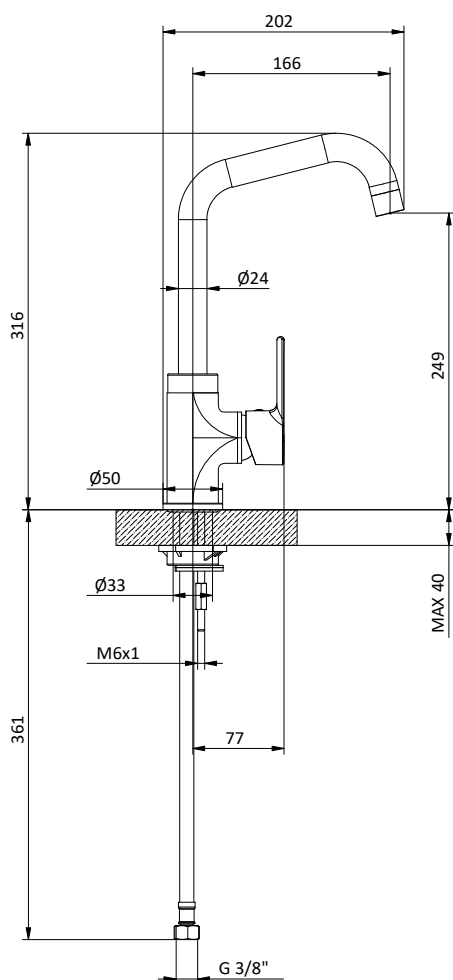

Kitchen mixer with swivelling spout and right side lever.

Cartridge Ø 35 mm

Art.	Cod.	Leva Lever	Prezzo € Price €
K08	411800904	 CROMO	

Ricambi Spare parts

 412964206

 412960069

CUCINA KITCHEN

TEN COLLECTION