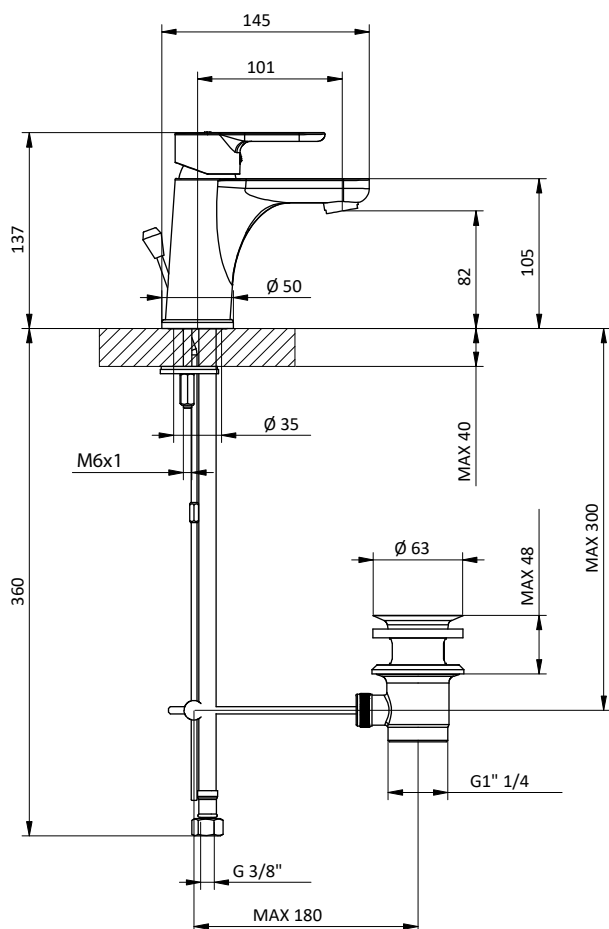

Ricambi Spare parts

412960051

412960084