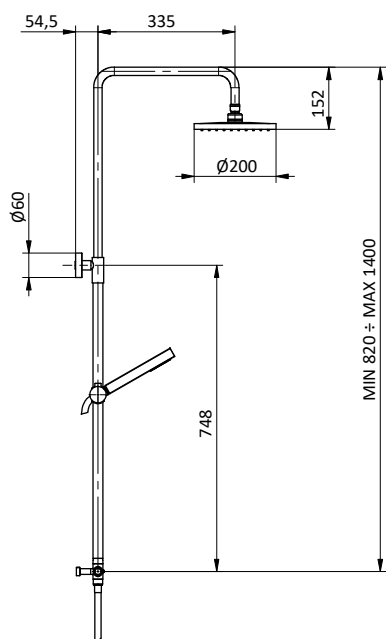

COLONNE DOCCIA SHOWER COLUMNS

MIRA COLLECTION

Colonna doccia in **ottone** regolabile con deviatore.
Soffione **ABS** 200x200.
Flex **PVC** grigio L 150 cm anti torsione.
Doccia quadra **ABS** anticalcare.

Brass shower column with diverter.
ABS showerhead 200x200.
Flex **PVC** grey L 150 cm anti twist.
ABS square handshower with anti-limestone system.

Art.	Cod.	Prezzo € Price €
DC004	4180311