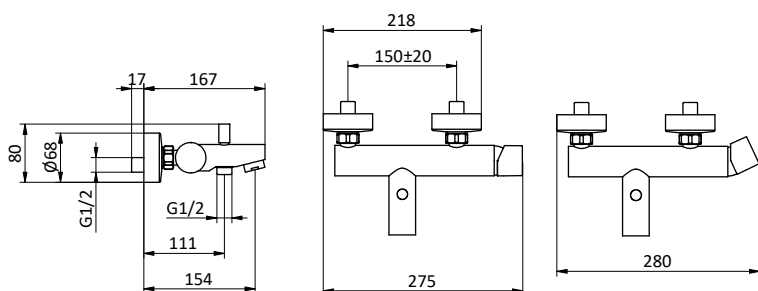

Ricambi Spare parts

412960052

412960069