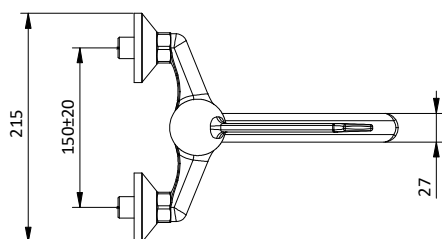

CUCINA KITCHEN

GAMMA COLLECTION

Miscelatore monocomando per lavello con leva clinica, leva frontale, installazione a parete, bocca girevole L 170 mm. Cartuccia Ø 40 mm

Wall mounted kitchen mixer with long front lever and swivelling spout L 170 mm. Cartridge Ø 40 mm

Art.	Cod.	Leva Lever	Prezzo € Price €
K03LC	411511006	CROMO	

Ricambi Spare parts

412960051

412960067