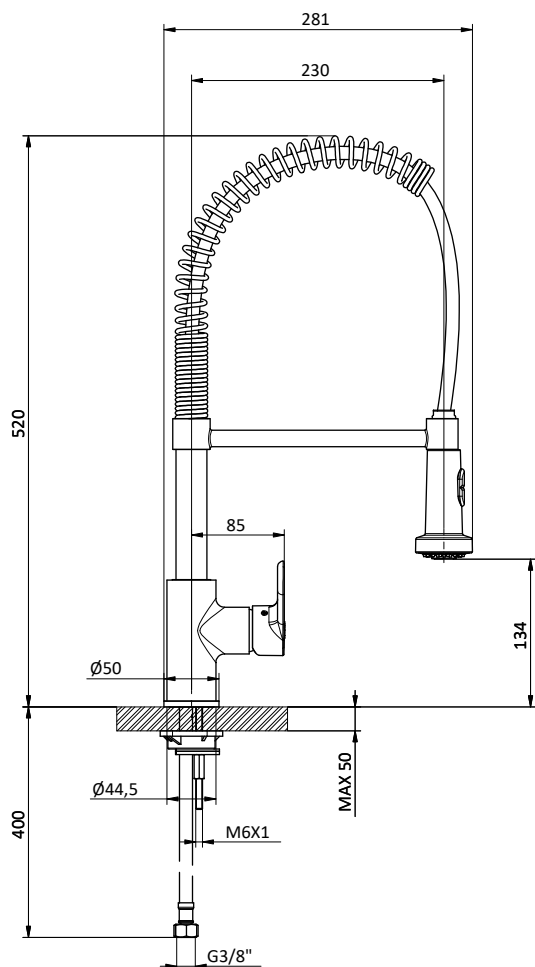

Ricambi Spare parts

412960051

412960070