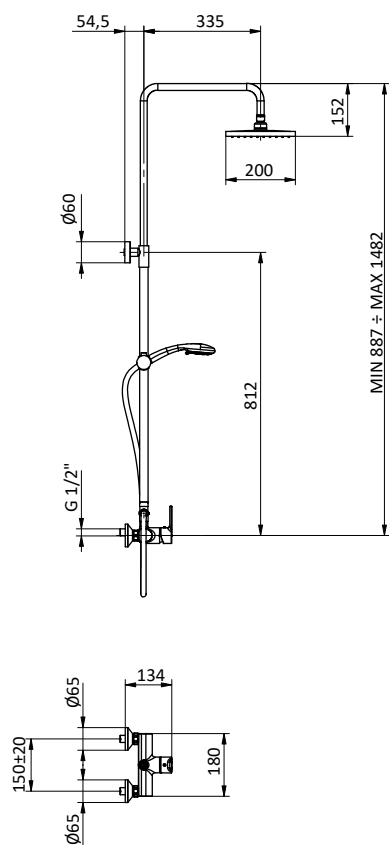

COLONNA DOCCIA
SHOWER COLUMN

NEW

Colonna doccia in **ottone** regolabile con miscelatore doccia esterno.
Soffione anticalcare **ABS** 200x200.
Flex **INOX** doppia aggraffatura L 150 cm anti torsione.

Doccia **ABS** 3 getti Ø 85 anticalcare.

Brass shower column with external shower mixer.

ABS anti-limestone showerhead 200x200.

Flex **Stainless Steel** double interlock L 150 cm anti twist.

ABS handshower 3 jets Ø 85 with anti-limestone system.

Art.	Cod.	Prezzo € Price €
DC016	4180546