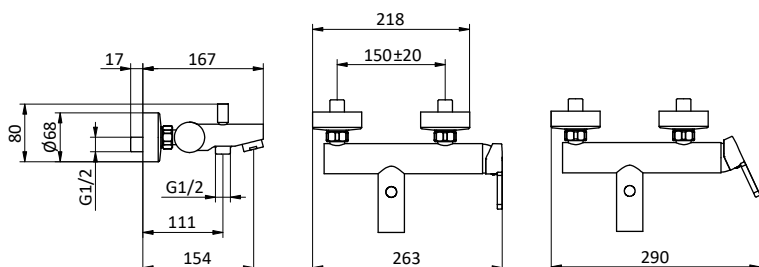

VASCA BATHTUB