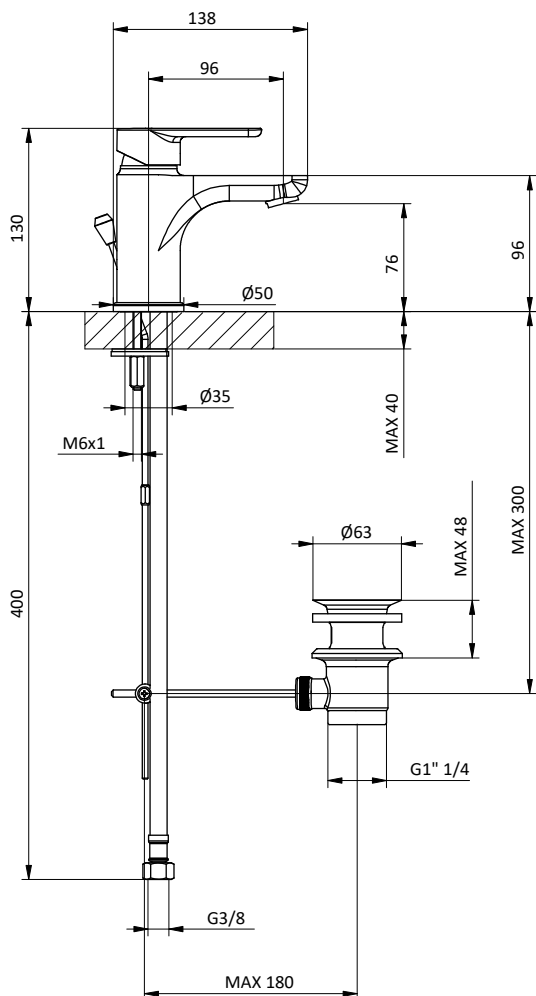

**Ricambi
Spare parts**

412960053

412960070

For pricelist scan the QR code