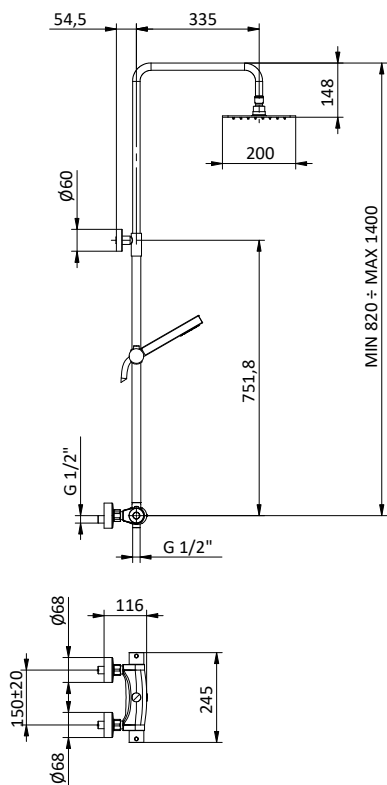

COLONNE DOCCIA SHOWER COLUMNS

VOLARE COLLECTION

Colonna doccia in **ottone** regolabile con termostatico esterno.
Soffione **acciaio** 200x200.
Flex **PVC** cromato L 150 cm anti torsione.
Doccia quadra **ottone** anticalcare.

Brass shower column with thermostatic mixer.

Steel showerhead 200x200.

Flex **PVC** chrome L 150 cm anti twist.

Brass square handshower with anti-limestone system.

Art.	Cod.	Prezzo € Price €
DC003	4180310