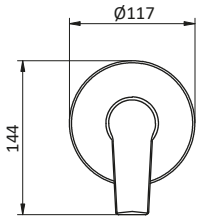

DOCCIA
SHOWER

Miscelatore monocomando da incasso per doccia.

Cartuccia Ø 35 mm

Built-in shower mixer.

Cartridge Ø 35 mm