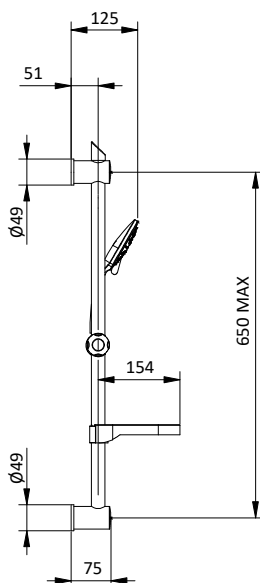

Saliscendi L 650 regolabile Ø 25.
Flex **PVC** grigio L 150 cm anti torsione.
Doccia **ABS** 3 getti Ø 105 anticalcare.
Sliding rail L 650 Ø 25 adjustable.
Flex **PVC** grey L 150 cm anti twist.
ABS handshower 3 jets Ø 105 with
anti-limestone system.

Art.	Cod.	Prezzo € Price €
DC103	4180302