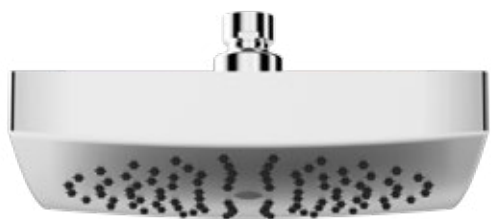

SOFFIONI HEADSHOWERS

Soffione anticalcare quadro in **ottone**.
200x200 - H 38,5 - 1/2" F

Brass square headshower with anti-limestone
system.

200x200 - H 38,5 - 1/2" F

Art.	Cod.	Prezzo € Price €
DC306	4180325