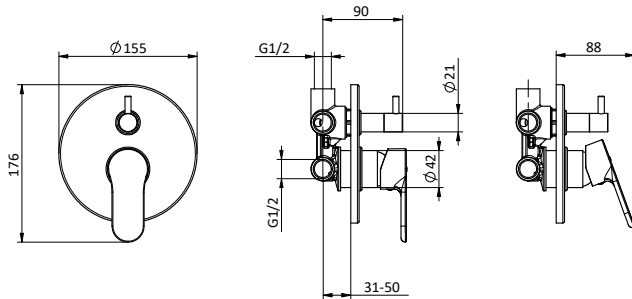

**DOCCIA / VASCA
SHOWER / BATHTUB**

NEW