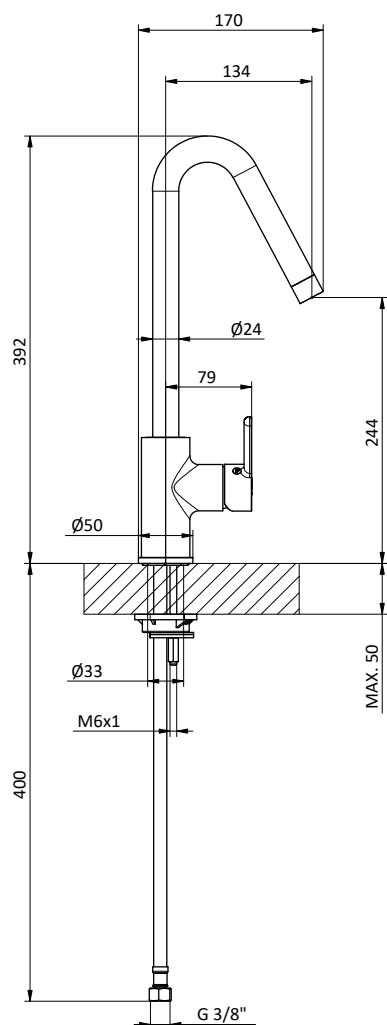

CUCINA KITCHEN

Miscelatore monocomando per lavello con
canna girevole Ø 24 e leva laterale destra.
Cartuccia Ø 35 mm

Kitchen mixer with swivelling spout and right
side lever.
Cartridge Ø 35 mm

Art.	Cod.	Leva Lever	Prezzo € Price €
K403	411551401	CROMO	

Ricambi Spare parts

412964206

412960070