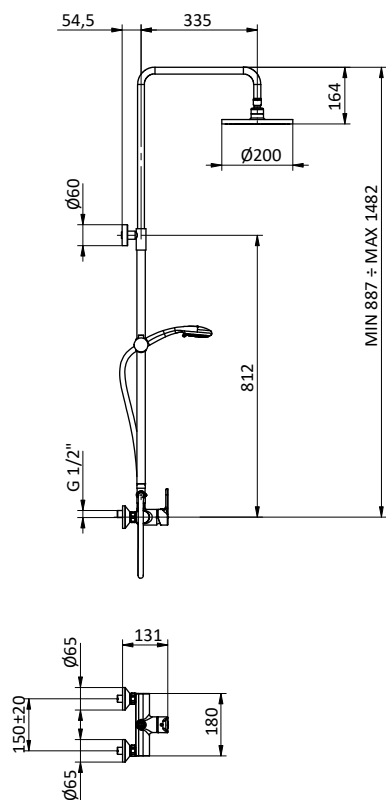

Doccia **ABS** 3 getti Ø 85 anticalcare.

Brass shower column with external shower mixer.

ABS anti-limestone showerhead Ø 200.
Flex **INOX** double interlock L 150 cm anti twist.

ABS handshower 3 jets Ø 85 with anti-limestone system