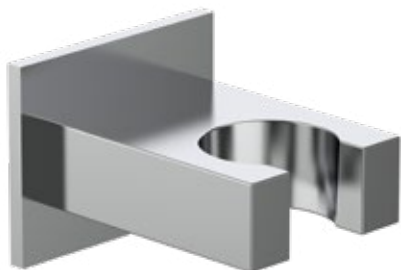

SUPPORTI SUPPORTS

Supporto quadro fisso in **ottone**.
Brass square shower support.

Art.	Cod.	Prezzo € Price €
DC605	4180341