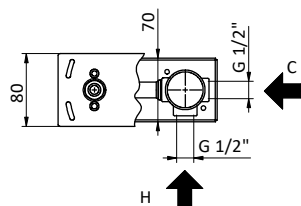

Ricambi Spare parts

412960054

412960069