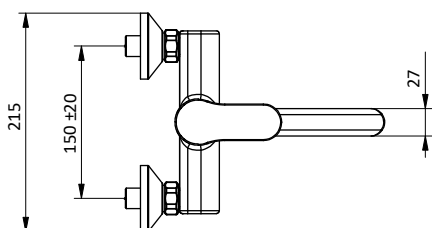

Cartridge Ø 35 mm

Art.	Cod.	Leva Lever	Prezzo € Price €
K30	411650903	 CROMO	

Ricambi Spare parts

 412960051

 412960069

CUCINA KITCHEN

NEW

ELEVEN COLLECTION