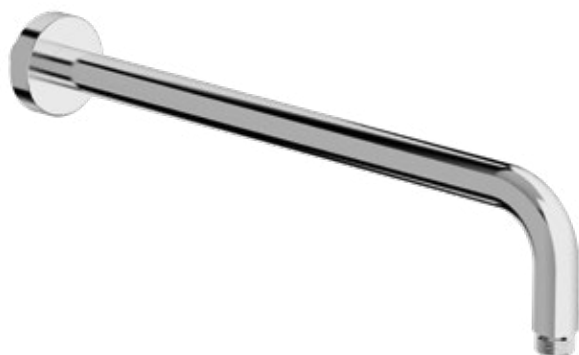

Art.	Cod.	Prezzo € Price €
DC210	4180542	

**BRACCIO DOCCIA
SHOWER ARM**

Braccio doccia tondo in **ottone**.
L 400 - 1/2" M x 1/2" M
Brass round shower arm.
L 400 - 1/2" M x 1/2" M

Art.	Cod.	Prezzo € Price €
DC401	4180326	