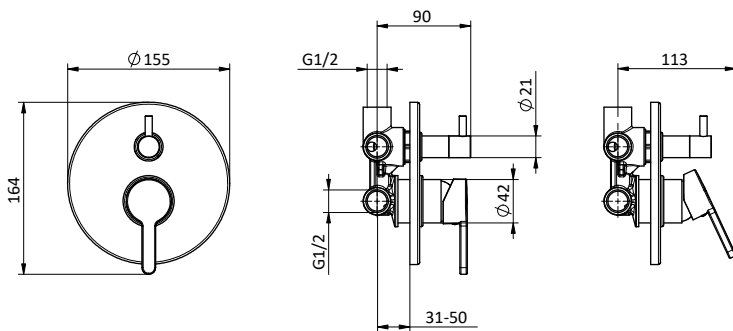

DOCCIA / VASCA SHOWER / BATHTUB

NEW