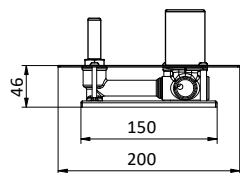

Ricambi Spare parts

412960054

412960069