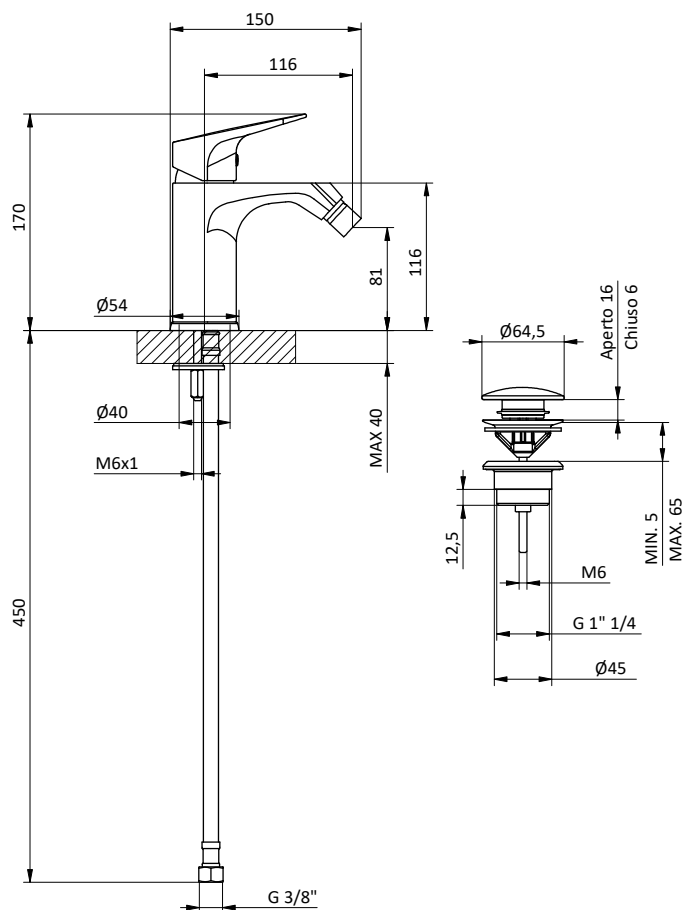

Ricambi Spare parts

412964205

412960076