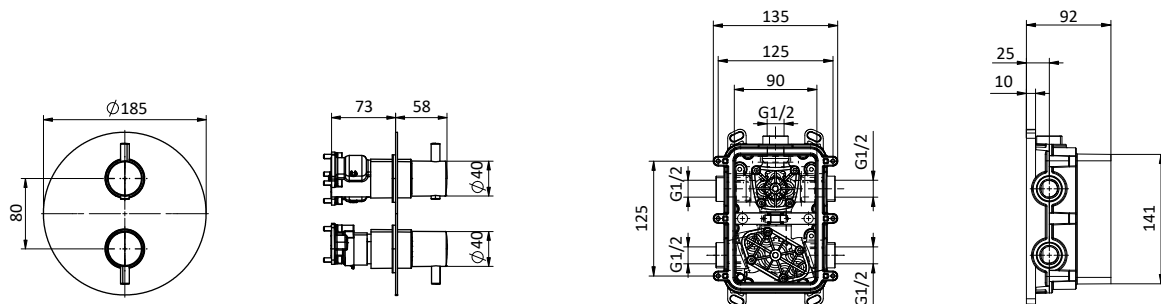

DOCCIA / VASCA SHOWER / BATHTUB

NEW