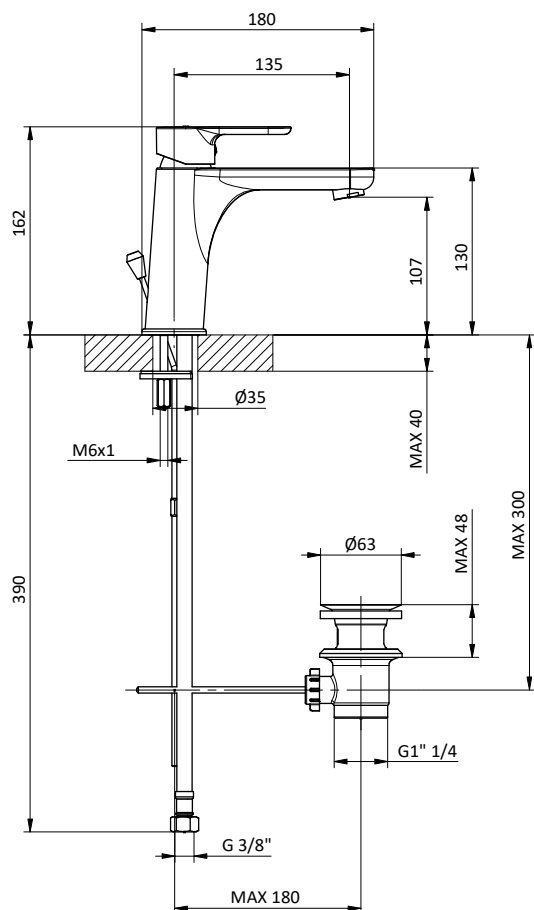

Ricambi Spare parts

412960051

412960070