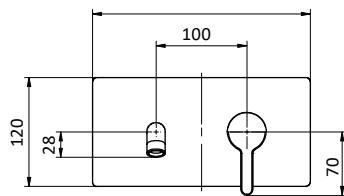

Ricambi Spare parts

412960054

412960069