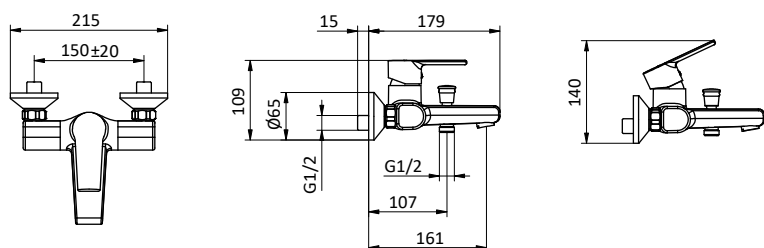

Miscelatore monocomando per vasca senza accessori. Cartuccia Ø 35 mm

External bath mixer without shower set. Cartridge Ø 35 mm

Art.	Cod.	Leva Lever	Prezzo € Price €
TN03SA	411800102	CROMO