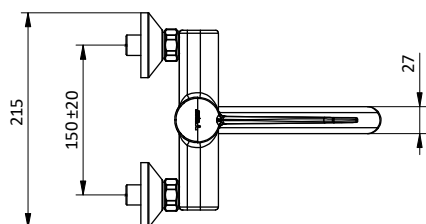

CUCINA KITCHEN

NEW

TEN COLLECTION

Miscelatore monocomando per lavello con leva clinica, leva frontale, installazione a parete e bocca girevole L 170 mm. Cartuccia Ø 35 mm

Wall mounted kitchen mixer with long front lever and swivelling spout L 170 mm. Cartridge Ø 35 mm

Art.	Cod.	Leva Lever	Prezzo € Price €
K15LC	411801002	CROMO	

Ricambi Spare parts

412960051

412960069

For pricelist scan the QR code