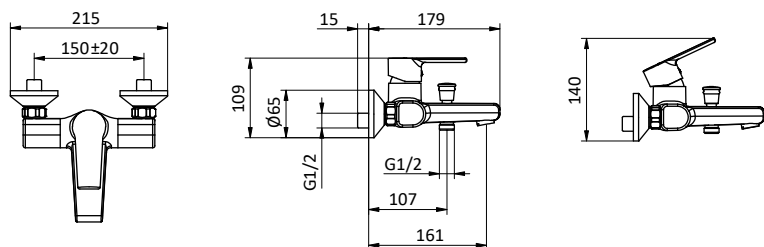

External bath mixer with ABS antiscald handshower, chromed flex L 150 cm and ABS shower holder. Cartridge Ø 35 mm

Art.	Cod.	Leva Lever	Prezzo € Price €
TN03	411800101	CROMO	

Ricambi
Spare parts

VASCA
BATHTUB