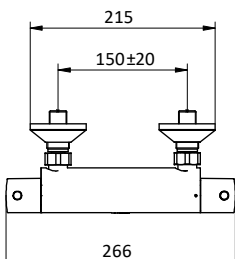

Ricambi
Spare parts

DOCCIA
SHOWER

Miscelatore termostatico per doccia senza accessori.

Thermostatic shower mixer without accessories.

NEW