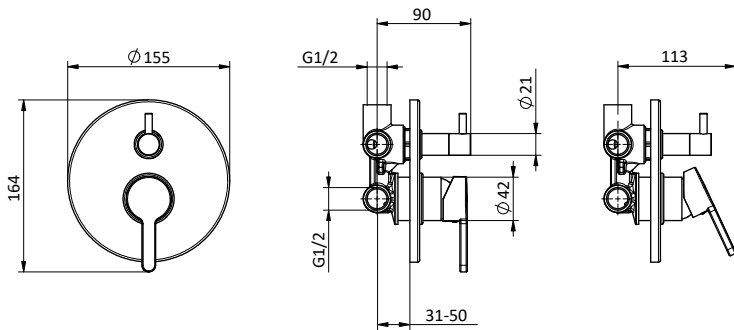

**DOCCIA / VASCA
SHOWER / BATHTUB**

NEW