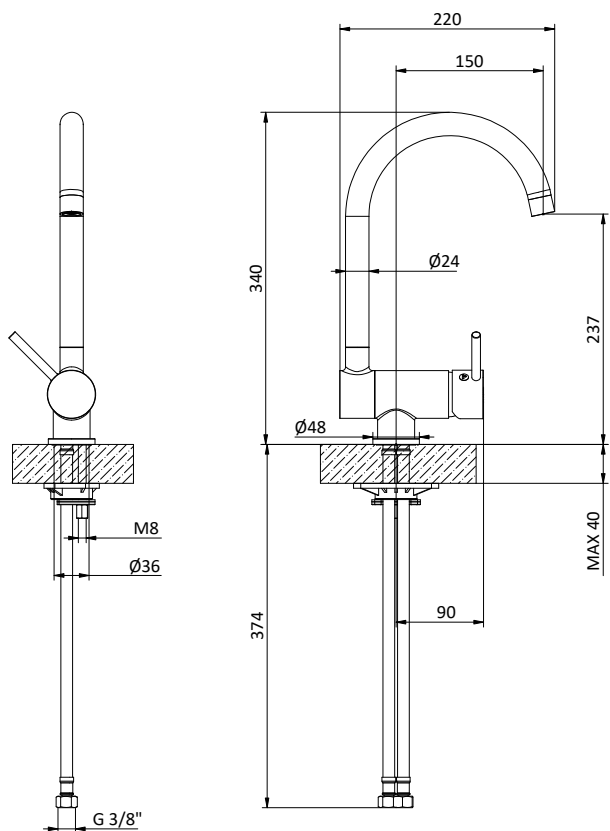

Ricambi Spare parts

412964206

412960067