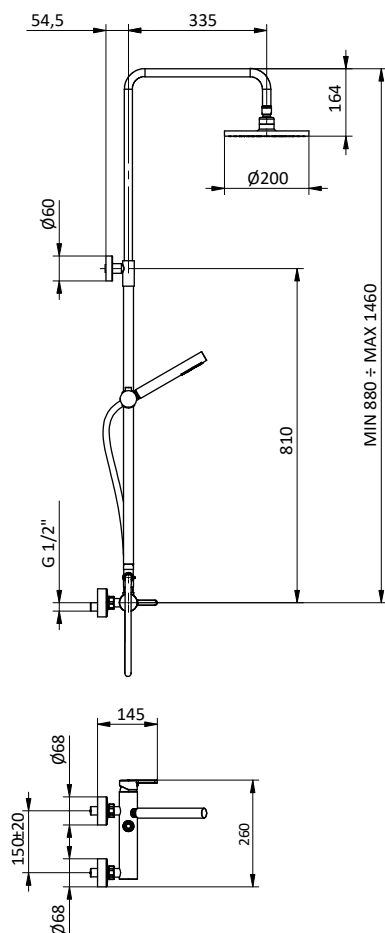

COLONNE DOCCIA SHOWER COLUMNS

ATENA COLLECTION

Colonna doccia in **ottone** regolabile con miscelatore esterno.
Soffione **ABS** Ø 200.
Flex **PVC** grigio L 150 cm anti torsione.
Doccia tonda **ABS** anticalcare.

Brass shower colum with shower mixer.
ABS showerhead Ø 200.
Flex **PVC** grey L 150 cm anti twist.
ABS round handshower with anti-limestone system.

Art.	Cod.	Prezzo € Price €
DC011	4180318