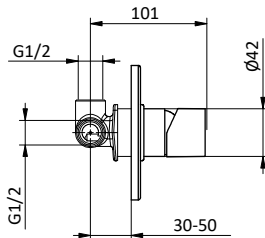

Ricambi Spare parts

DOCCIA SHOWER

Miscelatore termostatico per doccia senza accessori.

Thermostatic shower mixer without accessories.