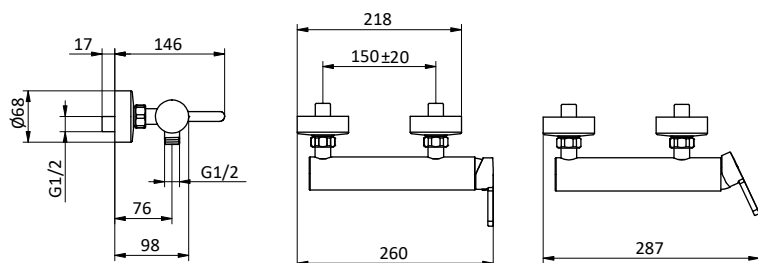

DOCCIA SHOWER

Miscelatore monocomando per doccia senza accessori.

Cartuccia $\varnothing$ 35 mm

External shower mixer without shower set.

Cartridge $\varnothing$ 35 mm

Art.	Cod.	Leva Lever	Prezzo € Price €
F04	411490301	CROMO	
F04W1	411490306	RAL 9003	
F04B1	411490303	RAL 9004	
F04NB1	411490304	RAL 5026	
F04PG1	411490305	RAL 7036	
F04WB1	411490307	RAL 5021	

Ricambi Spare parts

412960069

DOCCIA / VASCA SHOWER / BATHTUB

Miscelatore monocomando da incasso per doccia/vasca con deviatore 2 uscite.

Cartuccia $\varnothing$ 35 mm

Built-in bath/shower mixer with 2 outlets diverter.

Cartridge $\varnothing$ 35 mm