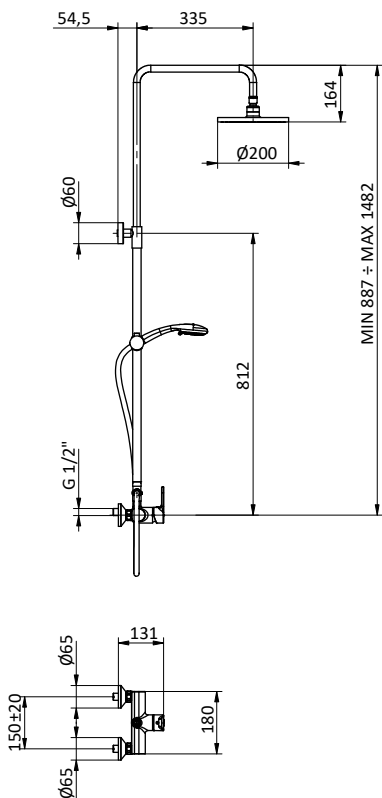

**COLONNA DOCCIA
SHOWER COLUMN**

NEW

Colonna doccia in **ottone** regolabile con miscelatore doccia esterno.
Soffione anticalcare **ABS** Ø 200.
Flex **INOX** doppia aggraffatura L 150 cm anti torsione.
Doccia **ABS** 3 getti Ø 85 anticalcare.
Brass shower column with external shower mixer.
ABS anti-limestone showerhead Ø 200.
Flex **INOX** double interlock L 150 cm anti twist.
ABS handshower 3 jets Ø 85 with anti-limestone system

Art.	Cod.	Prezzo € Price €
DC017	4180547