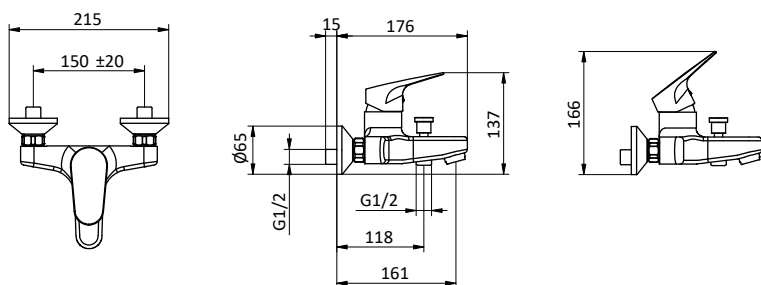

Cartuccia Ø 40 mm

External bath mixer with brass antiscala handshower, chromed flex L 150 cm and brass shower holder.

Cartridge Ø 40 mm

Art.	Cod.	Leva Lever	Prezzo € Price €
SX03	411470101	CROMO	

**Ricambi
Spare parts**