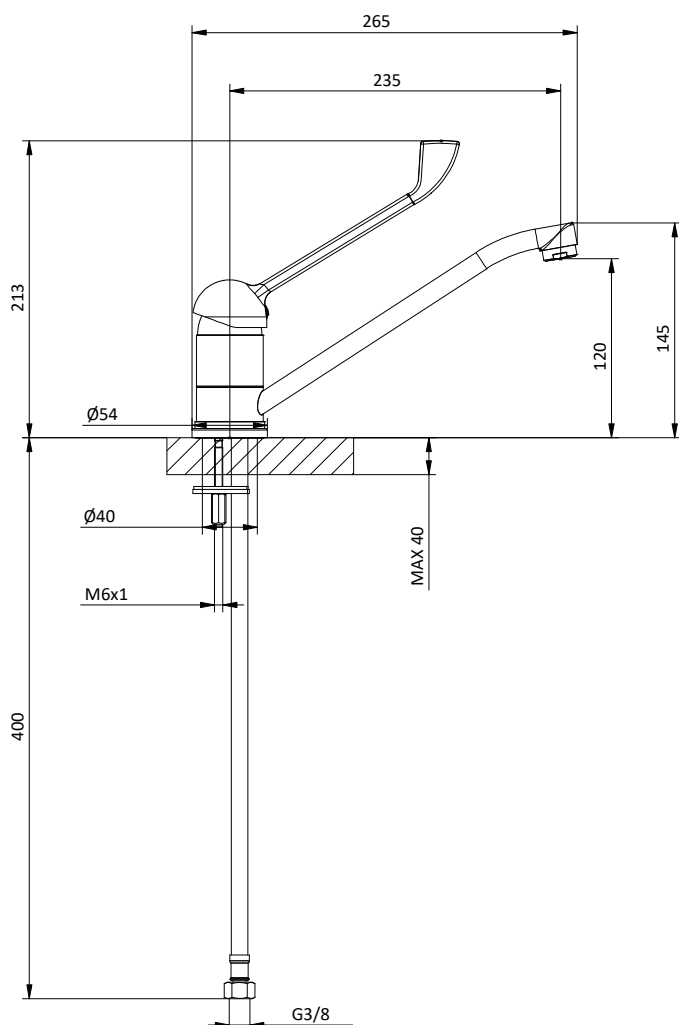

CUCINA KITCHEN

GAMMA COLLECTION

Miscelatore monocomando per lavello con
leva clinica frontale e bocca L 235 mm.
Cartuccia Ø 40 mm

Kitchen mixer with long front lever.
Spout L 235 mm.
Cartridge Ø 40 mm

Art.	Cod.	Leva Lever	Prezzo € Price €
K01LC	411510919	CROMO	

Ricambi Spare parts

412960051

412960067