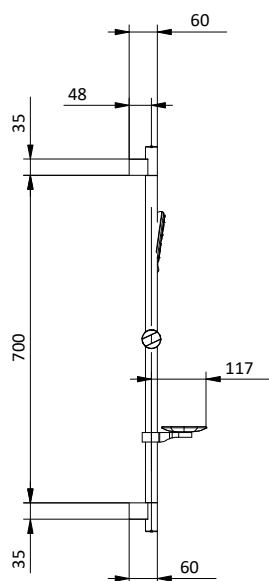

SALISCENDI SLIDING RAILS

Saliscendi L 700 Ø 25.
Flex **PVC** cromato L 150 cm anti torsione.
Doccia **ABS** 3 getti Ø 120 anticalcare.
Sliding rail L 700 Ø 25.
Flex **PVC** chrome L 150 cm anti twist.
ABS handshower 3 jets Ø 120 with
anti-limestone system.

Art.	Cod.	Prezzo € Price €
DC104	4180303