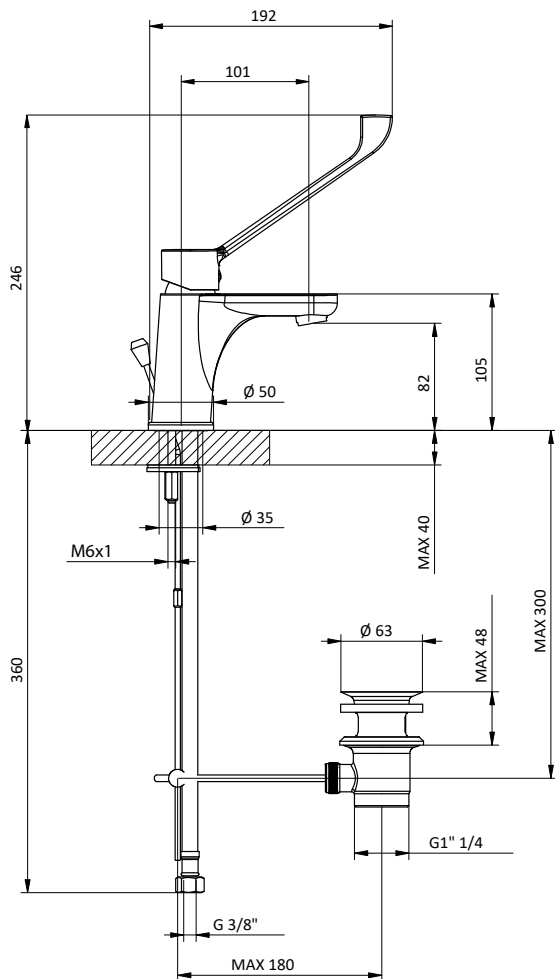

LAVABO WASHBASIN

Miscelatore monocomando per lavabo con leva clinica.

Cartuccia Ø 35 mm

Wash basin mixer with long lever
Cartridge Ø 35 mm

Con scarico da 1" 1/4

With 1" 1/4 pop up waste

Art.	Cod.	Leva Lever	Prezzo € Price €
EN01LC	411650506	CROMO	

Senza scarico

Without waste

EN01LCSS	411650507	CROMO	

Ricambi Spare parts

412960051

412960070