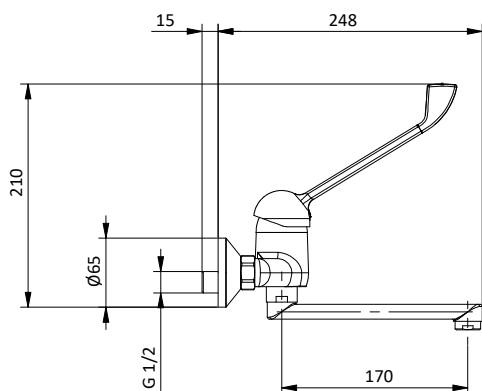

CUCINA KITCHEN

GAMMA COLLECTION

Miscelatore monocomando per lavello con leva clinica, leva frontale, installazione a parete, bocca girevole L 170 mm. Cartuccia Ø 40 mm

Wall mounted kitchen mixer with long front lever and swivelling spout L 170 mm. Cartridge Ø 40 mm

Art.	Cod.	Leva Lever	Prezzo € Price €
K03LC	411511006	CROMO	

Ricambi Spare parts

412960051

412960067