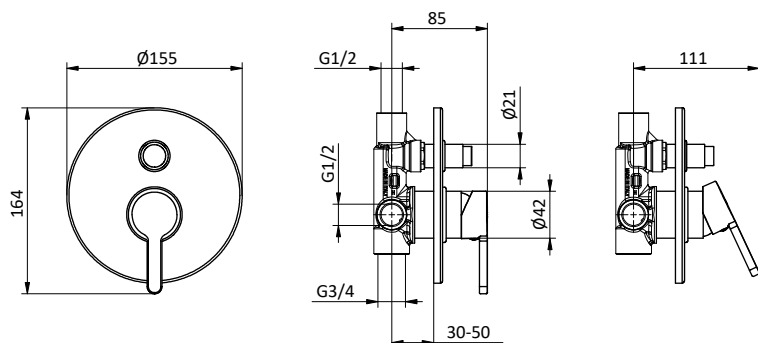

Art.	Cod.	Leva Lever	Prezzo € Price €
F05	411490402	CROMO	
F05W1	411490408	RAL 9003	
F05B1	411490405	RAL 9004	
F05NB1	411490406	RAL 5026	
F05PG1	411490407	RAL 7036	
F05WB1	411490409	RAL 5021	

Ricambi Spare parts

412960069