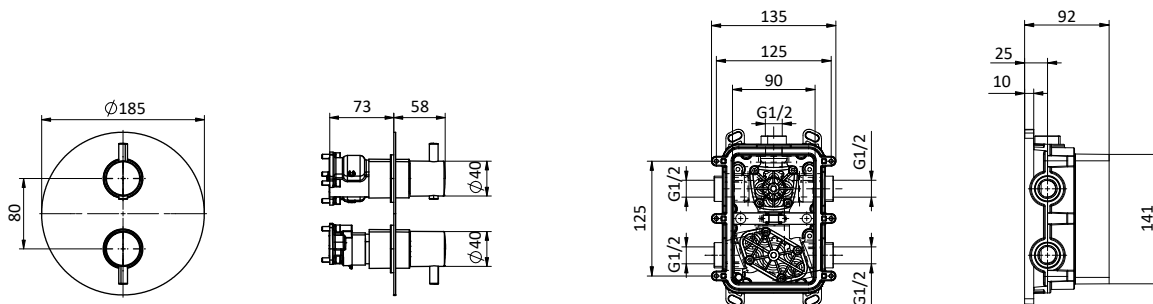

DOCCIA / VASCA SHOWER / BATHTUB

NEW