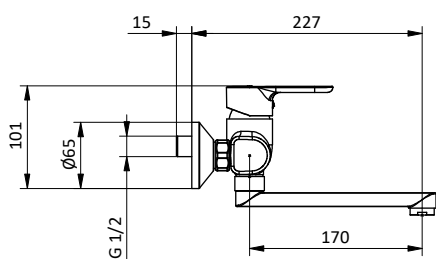

Cartridge Ø 35 mm

Art.	Cod.	Leva Lever	Prezzo € Price €
K30	411650903	 CROMO	

Ricambi Spare parts

 412960051

 412960069

CUCINA KITCHEN

NEW

ELEVEN COLLECTION