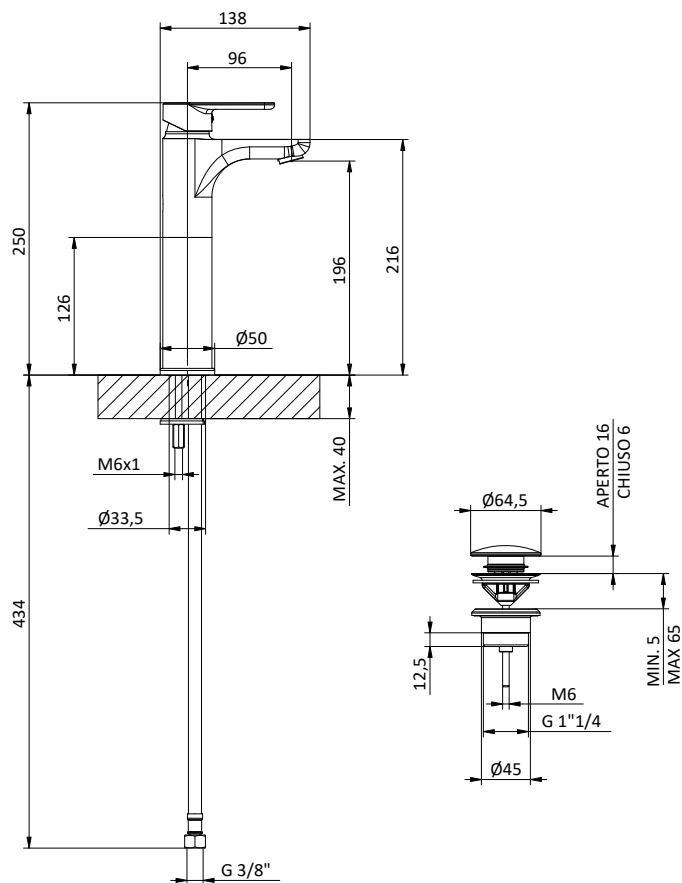

Ricambi Spare parts

412960053

412960070