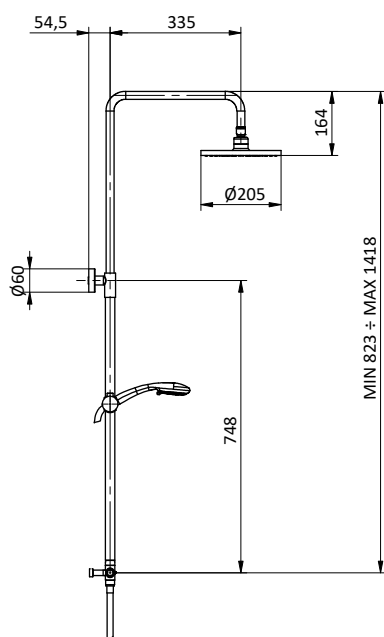

COLONNA DOCCIA SHOWER COLUMN

NEW

Colonna doccia in **ottone** regolabile con deviatore.
Soffione anticalcare **ABS** Ø 200.
Flex **INOX** doppia aggraffatura L 150 cm anti torsione.

Doccia **ABS** 3 getti Ø 85 anticalcare.

Brass shower column with shower mixer.

ABS showerhead Ø 200.

Flex **INOX** double interlock L 150 cm anti twist.

ABS handshower 3 jets Ø 85 with anti-limestone system.

Art.	Cod.	Prezzo € Price €
DC015	4180543