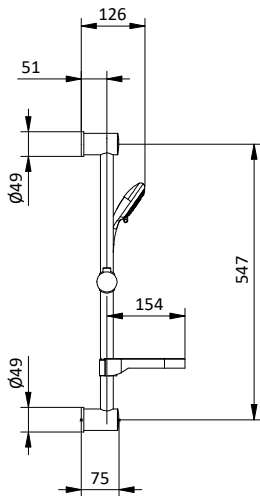

Saliscendi L 600 Ø 25.
Flex **PVC** bianco L 150 cm anti torsione.
Doccia **ABS** 3 getti Ø 85 anticalcare.
Sliding rail L 600 Ø 25.
Flex **PVC** white L 150 cm anti twist.
ABS handshower 3 jets Ø 85 with
anti-limestone system.