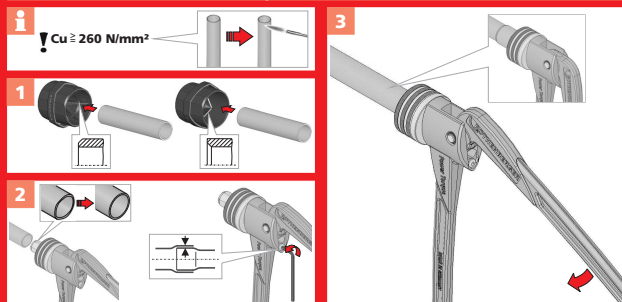

ROCAM® EXPANDER Power Torque

ROCAM® EXPANDER Power Torque Ø max. 42mm / 1. 3/4" No. 1.2000

ROCAM® PE-X EXPANDER Power Torque Ø max. 32mm No. 1.2005