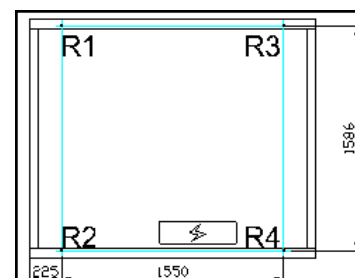

Load distribution

Unit: kg

No	Model	R1	R2	R3	R4	R5	R6
	MDGB-F30W/SN2(1)	81	68	139	112	/	/
	MDGB-F65W/SN2(1)	170	180	145	155		
	MDGB-F130W/SN2(1)	350	340	295	285	/	/
	MDGB-F185W/SN2(1)	567	433	567	433	/	/
	MDGB-F250W/SN2(1)	373	344	487	462	539	395

130kW