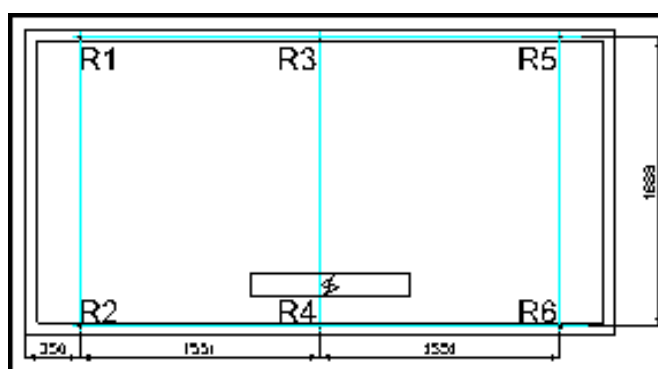

Load distribution

Unit: kg

No	Model	R1	R2	R3	R4	R5	R6
	MDGB-F30W/SN2(1)	81	68	139	112	/	/
	MDGB-F65W/SN2(1)	170	180	145	155		
	MDGB-F130W/SN2(1)	350	340	295	285	/	/
	MDGB-F185W/SN2(1)	567	433	567	433	/	/
	MDGB-F250W/SN2(1)	373	344	487	462	539	395

250kW