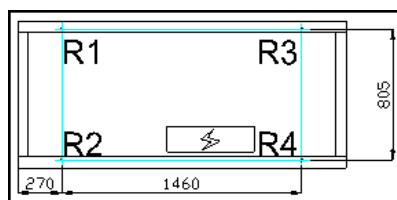

Load distribution

Unit: kg

| No | Model | R1 | R2 | R3 | R4 | R5 | R6 |
|----|-------------------|-----|-----|-----|-----|-----|-----|
| | MDGB-F30W/SN2(1) | 81 | 68 | 139 | 112 | / | / |
| | MDGB-F65W/SN2(1) | 170 | 180 | 145 | 155 | | |
| | MDGB-F130W/SN2(1) | 350 | 340 | 295 | 285 | / | / |
| | MDGB-F185W/SN2(1) | 567 | 433 | 567 | 433 | / | / |
| | MDGB-F250W/SN2(1) | 373 | 344 | 487 | 462 | 539 | 395 |

30kW

65kW

130kW

185kW

250kW