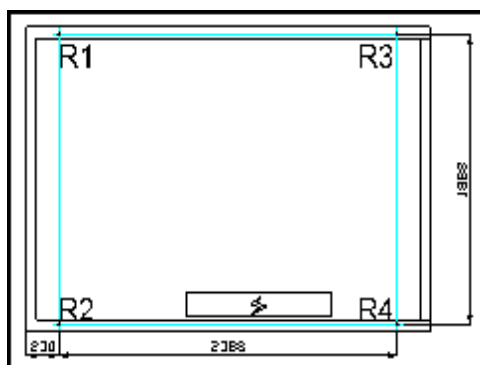

Load distribution

Unit: kg

No	Model	R1	R2	R3	R4	R5	R6
	MDGB-F30W/SN2(1)	81	68	139	112	/	/
	MDGB-F65W/SN2(1)	170	180	145	155		
	MDGB-F130W/SN2(1)	350	340	295	285	/	/
	MDGB-F185W/SN2(1)	567	433	567	433	/	/
	MDGB-F250W/SN2(1)	373	344	487	462	539	395

185kW