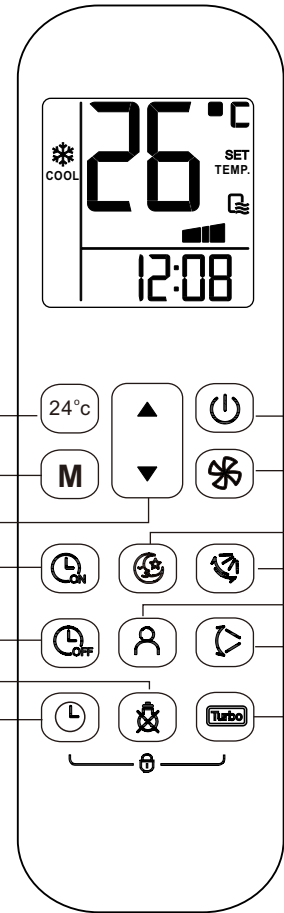

❶ 24°C

24°C FAN.

❷ MODE

❸ UP ▲

1°C 30°C.

DOWN ▼

1°C 17°C. FAN

❹ TIMER ON

❺ TIMER OFF

❻ LED

(Aurora)

❼ CLOCK

CLOCK TURBO

❽ ON/OFF

❾ FAN

AUTO DRY

❿ SLEEP/FRESH

- COOL, HEAT, AUTO.
- FRESH.
- FRESH ().

MODE FAN SPEED, ON/OFF.

⓫ DIRECT

⓬ FOLLOW ME/SELF CLEAN

- Follow Me.
- SELF CLEAN. Follow Me,

⓭ SWING

- SELF CLEAN,

1. MODE (COOL), (HEAT), (FAN).
2. UP/DOWN 17-30
3. FAN 1
4. ON/OFF

CLOCK 3

1. 12:00, TIME, 1
2. 10 CLOCK
3. 3
3. CLOCK 3 1 2. -15 /

OPERATION

1. MODE - DRY.
2. UP/DOWN 17-30
3. ON/OFF 1

- 1.
- 2.

6

TIMER ON