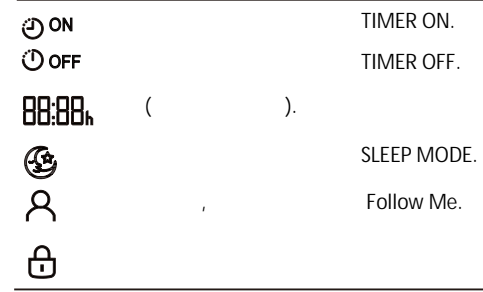

OPERATION

1. MODE - AUTO.
2. UP/DOWN 17-30
3. ON/OFF 1
1. AUTO
2. AUTO
3. AUTO

OPERATION

1. MODE (COOL), (HEAT), (FAN).
2. UP/DOWN 17-30
3. FAN 1
4. ON/OFF

CLOCK 3

1. 12:00, TIME, 1
2. 10 CLOCK
3. 3
3. CLOCK 3 1 2. -15 /

OPERATION

1. MODE - DRY.
2. UP/DOWN 17-30
3. ON/OFF 1