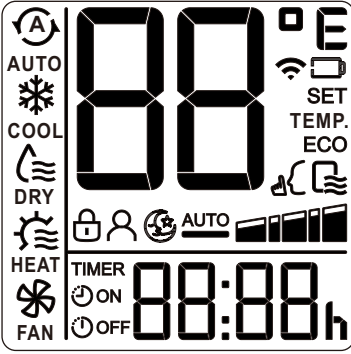

❿ SLEEP/FRESH

- COOL, HEAT, AUTO.
- FRESH.
- FRESH ().

MODE FAN SPEED, ON/OFF.

⓫ DIRECT

⓬ FOLLOW ME/SELF CLEAN

- Follow Me.
- SELF CLEAN. Follow Me,

⓭ SWING

- SELF CLEAN,

⓮ TURBO/FP Button()

- / TURBO
-

- (COOL HEAT). HEAT

- 2 TURBO/FP, FP (). FP. ON/OFF, SLEEP, FP, MODE, FAN SPEED, UP, DOWN.

OPERATION

1. MODE - AUTO.
2. UP/DOWN 17-30
3. ON/OFF 1
1. AUTO
2. AUTO
3. AUTO

OPERATION

1. MODE (COOL), (HEAT), (FAN).
2. UP/DOWN 17-30
3. FAN 1
4. ON/OFF

CLOCK 3

1. 12:00, TIME, 1
2. 10 CLOCK
3. 3
3. CLOCK 3 1 2. -15 /

OPERATION

1. MODE - DRY.
2. UP/DOWN 17-30
3. ON/OFF 1

- 1.
- 2.

6

TIMER ON