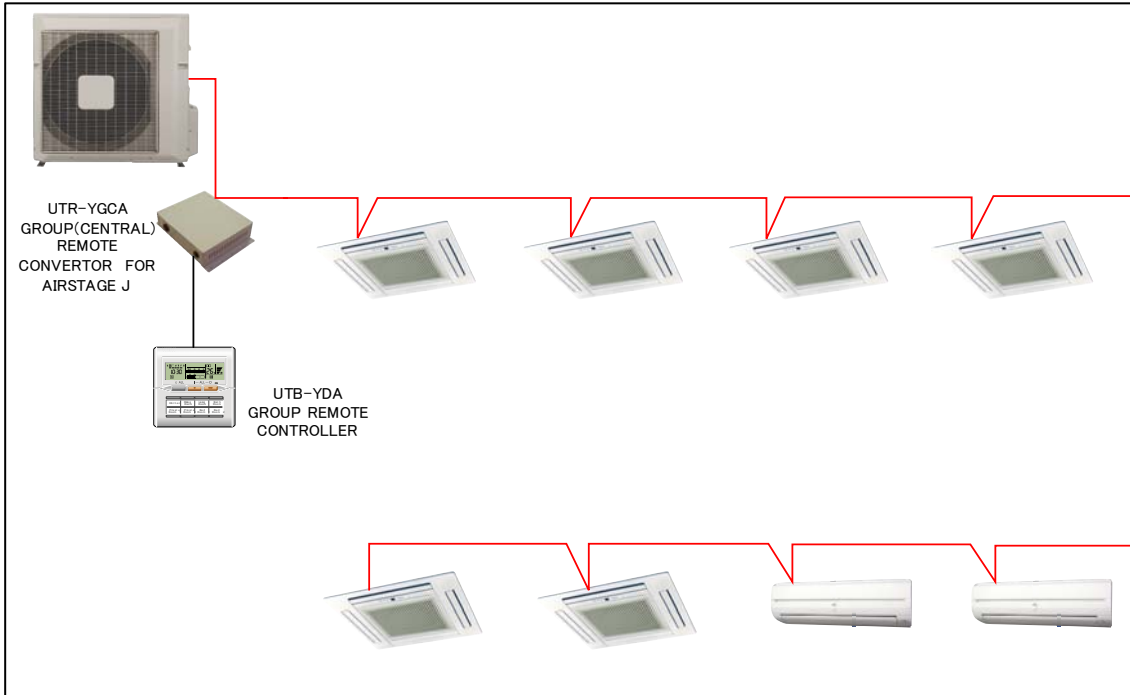

Connection Example 1

Connection Example 2

(TENTATIVE)
UTR-YGCA
80mm x 288mm x 211mm(H x W x D)