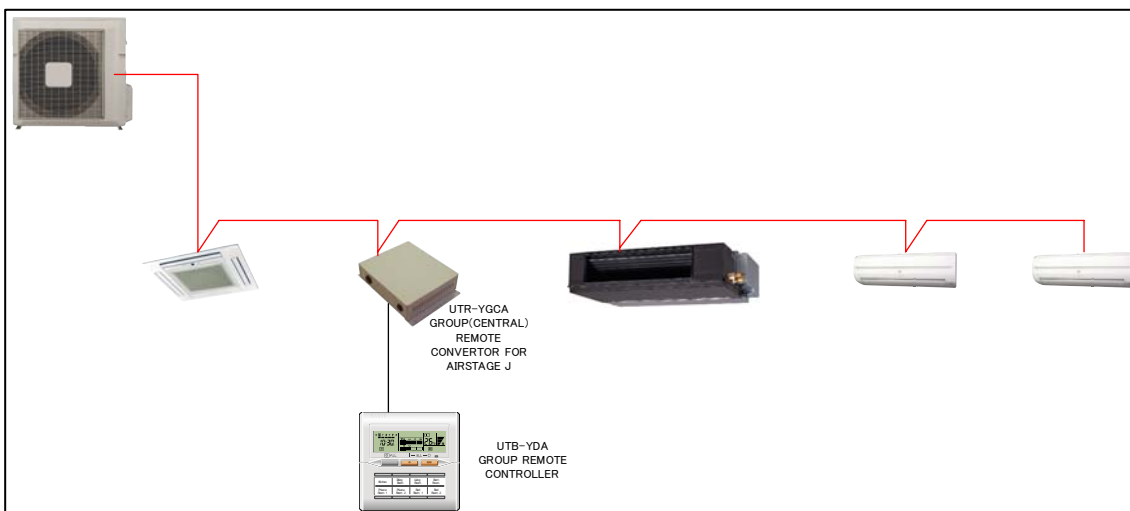

Connection Example 1

Connection Example 2

(TENTATIVE)
UTR-YGCA
80mm x 288mm x 211mm(H x W x D)