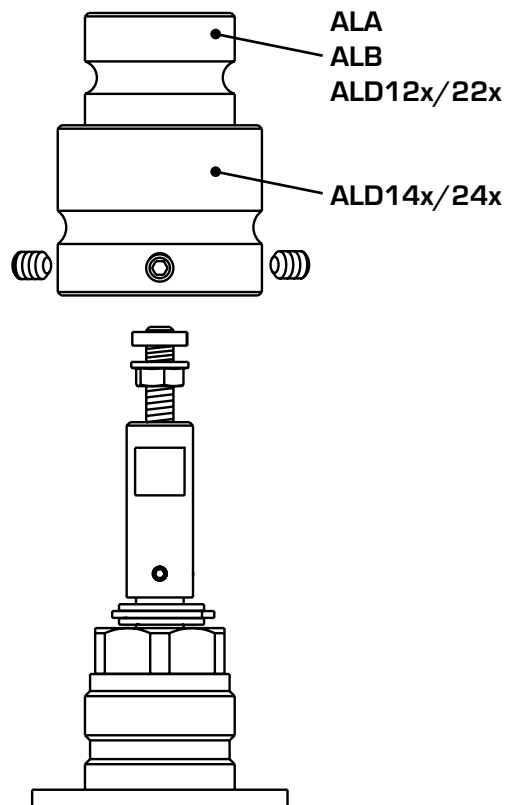

Adapter Series ALA, ALB & ALD

Adapter Art. No. 2600 09 00
for SAUTER valves:
BUD / BUE / VUE

Art.Nr. 9814 02 63 Ritn.Nr. 3802 utg. A

1)

2)

Fits valves with stem neck dimensions: