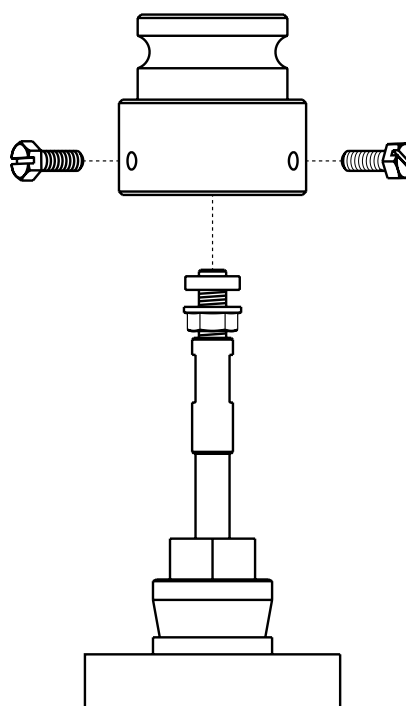

## Adapter Series ALA & ALB

Art.Nr. 9814 02 65 • Ritn.Nr. 3809 utg. B • Rev. 0701

Adapter Art. No. 2600 10 00

HONEYWELL valves:

V5011R, V5013R, V538; DN 15 - 50

V5049A; DN 15 - 65

V5050A, V5328A, V5329A, V5329C; DN 15 - 80

V5095A, V176; DN 20 - 80

V5015; DN 25 - 80

**A**

1)

2)

**B**

Fits valves with stem neck dimensions: