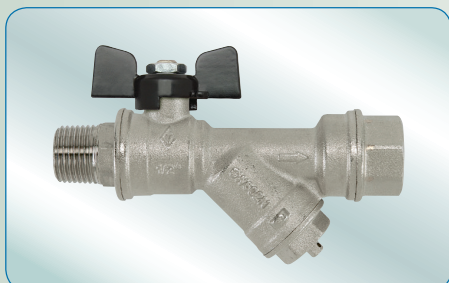

743

Male/female, Y filter, "T" handle
Наружная/внутренняя резьба, Y-образный фильтр, «бабочка»

КОД COD.	РАЗМ. MISURA/SIZE	ДУ DN	НД PN	КОРОБ. BOX	КАРТ.ЯЩИК CART.	€
074304	1/2"	15	20	6	24	
074306	3/4"	15	20	6	24	
0743625	3/4"	20	20	5	20	
074308	1"	20	20	5	20	

739

Male/female, Y filter, lockable square cap
Наружная /внутренняя, у-образный фильтр, колпак под пломбировку