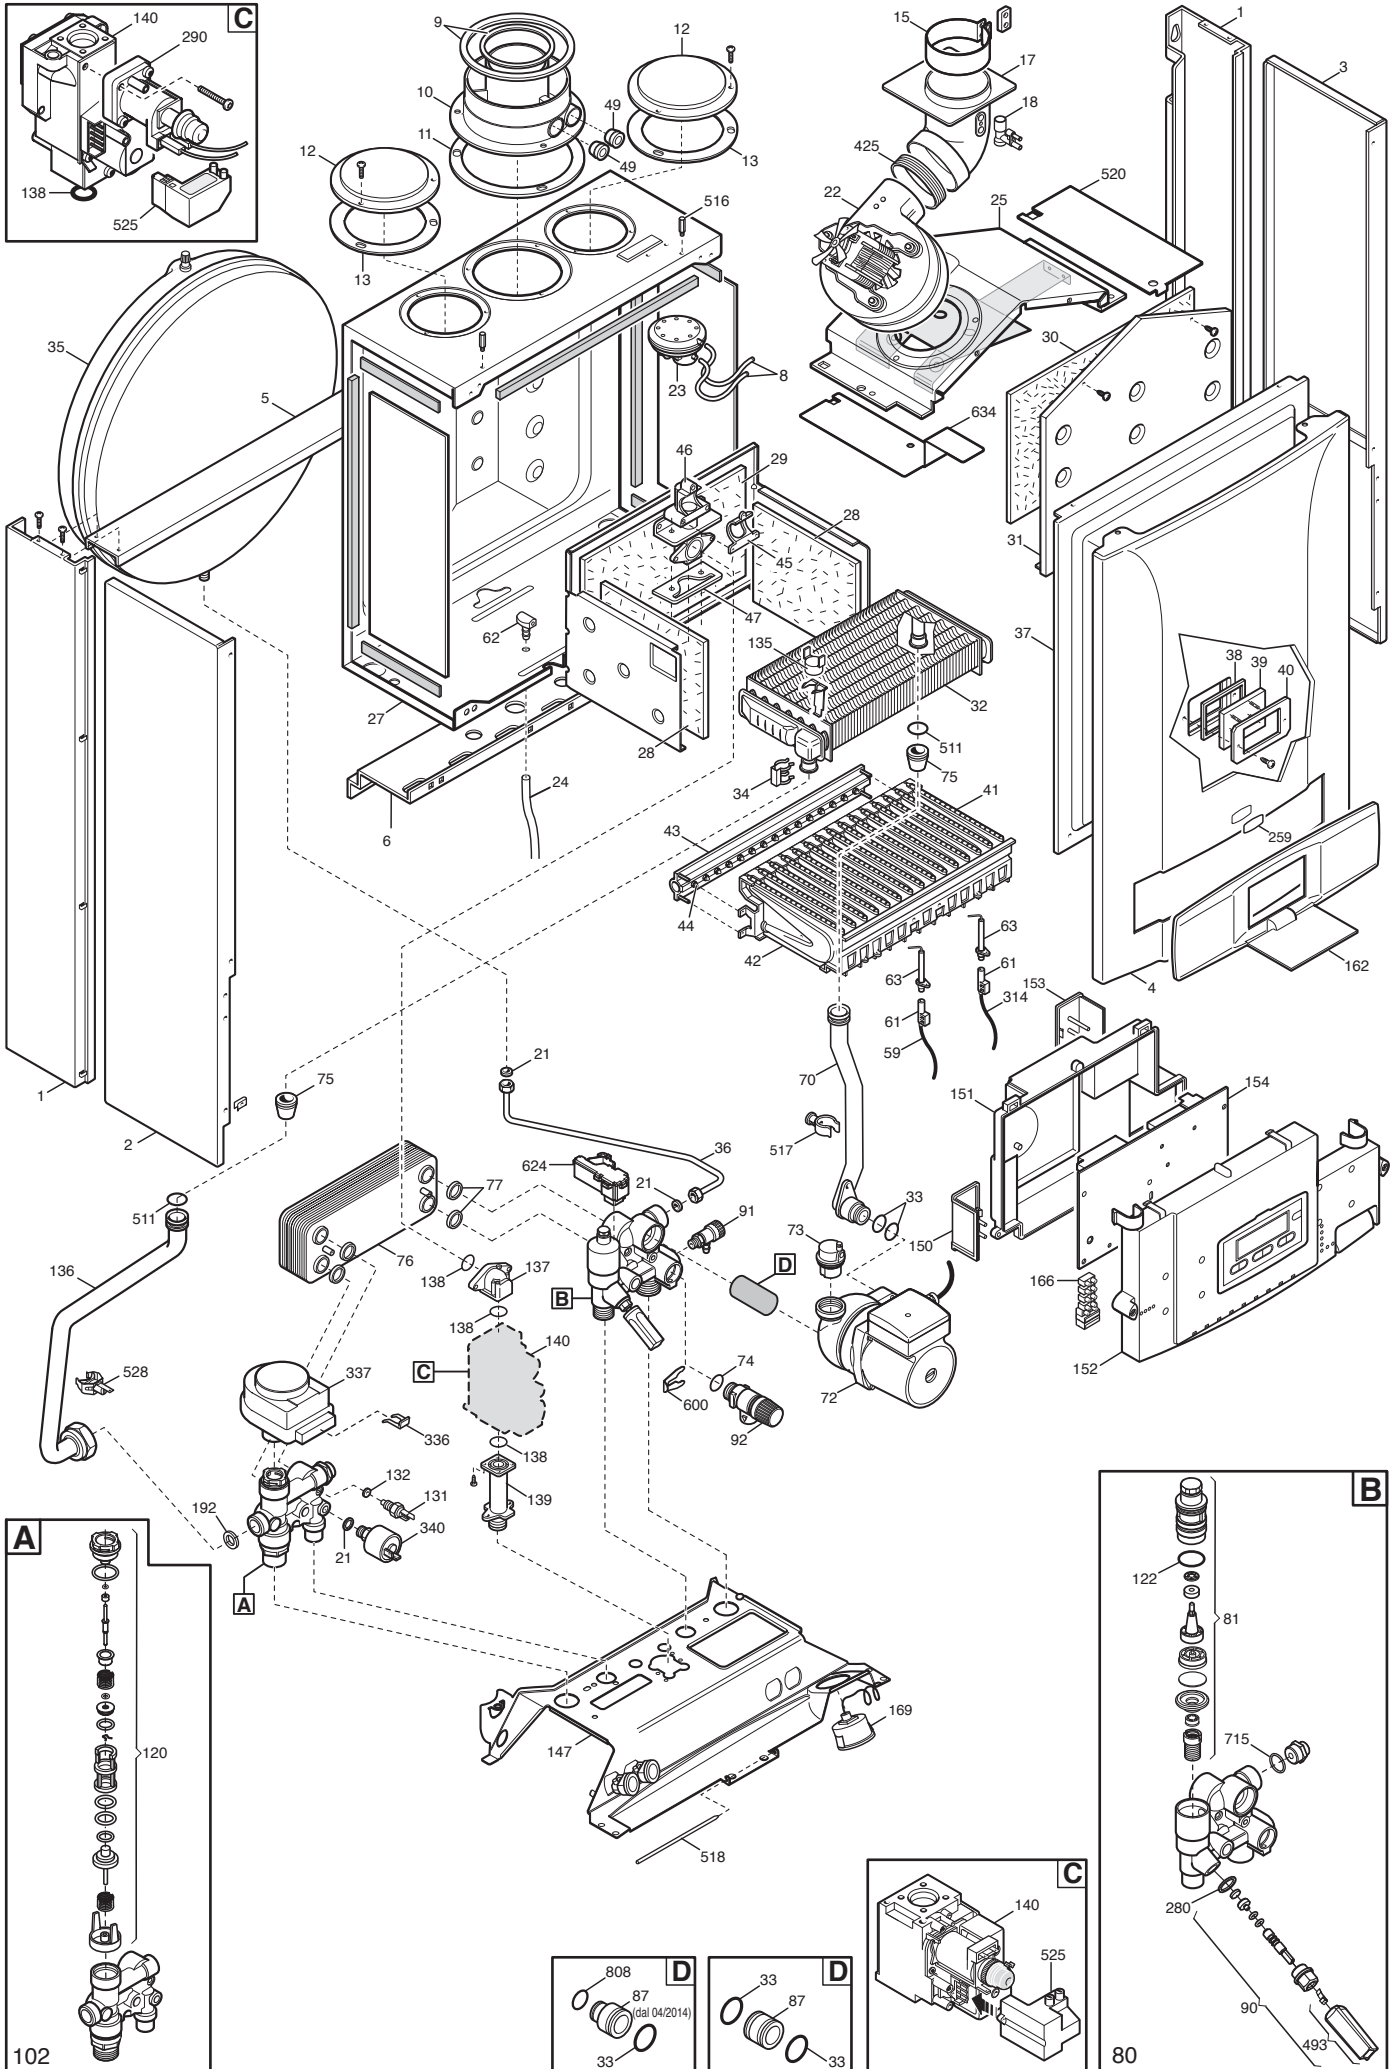

Luna3 240_310 Fi

Pos	Code	Description code	CSBA52243660	CSBA55313660	CSBA56243660	CSBA56283660	CSBA56313660	CSBA52243661	CSBA56243661	CSBA56283661	CSBA56313661	To serial number	From serial number	Interchangeable:
			240i	1.310 Fi	240 Fi	280 Fi	310 Fi	240i	240 Fi	280 Fi	310 Fi			
1	5683090	SUPPORT FRAME ECO3	•	•	•	•	•	•	•	•	•			
2	5116190	LEFT PANEL LUNA3	•				•							
2	5681390	LEFT PANEL LUNA 3		•	•	•	•		•	•	•			
3	5116170	RIGHT PANEL LUNA3	•				•							
3	5681380	RIGHT PANEL LUNA 3		•	•	•	•		•	•	•			
4	5115970	FRONTAL PANEL LUNA3	•	•	•	•	•	•	•	•	•			
5	5110290	BRACKET-UPPER SUPPORT	•	•	•	•	•	•	•	•	•			
6	5109640	BRACKET-LOWER SUPPORT	•	•	•	•	•	•	•	•	•			
8	5408080	PRESSURE SWITCH PIPE L=270		•	•	•	•		•	•	•			
9	5108700	RESTRICTOR-AIR INTAKE		•	•	•	•		•	•	•			
10	5207060	FLUE ADAPTOR		•	•	•	•		•	•	•			
11	5407890	GASKET ADAPTOR		•	•	•	•		•	•	•			
12	5108690	PLATE BLANKING		•	•	•	•		•	•	•			
13	5407400	SUCTION CAP GASKET		•	•	•	•		•	•	•			
15	600530	JOINT ASSEMBLY		•	•	•	•		•	•	•			
17	5213750	CONVEYOR BEND LUNA3		•	•	•	•		•	•	•			
18	5407050	PRESSURE SENSING VENTURI			•				•					
18	5413850	PRESS.SENS.VENTURI SINGLE TAP		•		•	•			•	•			
21	5402050	WASHER-SEALING	•	•	•	•	•	•	•	•	•			
22	5653850	FAN - 80			•				•					
22	5655730	FAN - 105		•		•	•			•	•			
23	618470	FAN PRESS.SWITCH 1,2mBAR HONEY			•							C120		
23	628150	FLUE PRESS.SWITCH 1,2mBAR HUBA			•							C144		
23	628610	PRESS.SWITCH ASS. 0,68mbar HONEYW.		•		•	•			•	•			
23	628640	PRESS.SWITCH ASS.1.2mbar HONEYW.							•					
23	628640	PRESS.SWITCH ASS.1.2mbar HONEYW.			•								C121	YES
23	628770	FLUE PRESS.SWITCH 70-60Pa HUBA		•		•	•					C144		
23	5663820	PRESSURE SWITCH 80 ASS. IND.		•		•	•					C120		
23	710789900	PRESSURE SWITCH ASSEMBLY HUBA								•	•			
23	710789900	PRESSURE SWITCH ASSEMBLY HUBA		•		•	•						C145	YES
23	710790300	FLUE PRESS.SWITCH 1,2mBAR HUBA							•					
23	710790300	FLUE PRESS.SWITCH 1,2mBAR HUBA			•								C145	YES
24	5414320	PIPE-VALVE COMPENS.4,5x8 L=170		•	•	•	•		•	•	•			
25	5681090	CONVEYOR ASSEMBLY LUNA3		•	•	•	•		•	•	•			
27	5680950	COMBUSTION CHAMBER ASS. 31KW		•		•	•			•	•			
27	5681180	COMBUSTION CHAMBER ASS. 24Kw			•				•					
27	5681700	COMBUST.CHAMBER ASSEMBLY ATM	•					•						
28	5213190	INSULATING PANEL	•	•	•	•	•	•	•	•	•			
29	5213290	INSULATION - REAR PANEL	•	•	•	•	•	•	•	•	•			
30	5213310	INSULATING PANEL	•					•						
30	5213340	INSULATING PANEL		•	•	•	•		•	•	•			
31	5108030	CONBUSTION CHAMBER FRONT PLATE	•					•