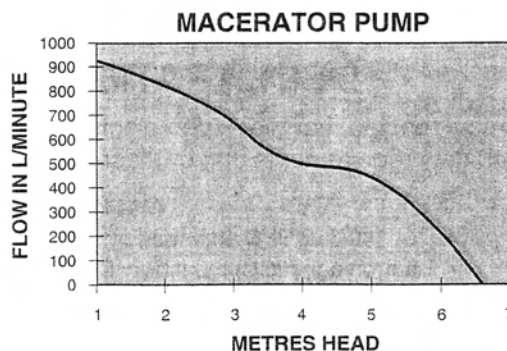

Aspen Pumps

Aspen Building, Apex Way, Hailsham, East Sussex BN27 3WA
Telephone: 01323 848842. Fax: 01323 848846. www.aspenpumps.com