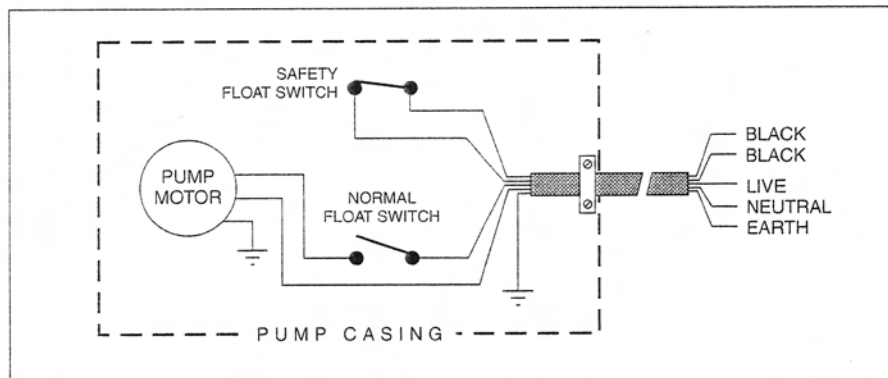

- 2 metre connecting cable
- Self-priming
- Tank holds 4 litres or 12 litres
- Maximum 6 metres discharge head
- Maximum water pumping capacity 900 litres per hour discharge
- Pump has a pre-wired safety switch. 4.0A max
- Pump rating 0.7A, 175W, 220/240V AC

Electrical Connections

Brown	Live
Blue	Neutral
Green/yellow	Earth
2 x Black	Safety Float Switch

**Designed by Engineers
for Engineers**

The Aspen Macerator 4 litre & 12 litre Pump

Suitable for fridge and freezer applications.

Description

The pump is designed to collect condensation and defrost from food hall cabinets. It has an internal filter blade to stop the pump from clogging with food debris between maintenance visits and will discharge the water to a head of 6 metres.

The pump comes with two different size tanks; 4 litres in plastic and 12 litres in stainless steel.

The internal prewired safety float is a low current switch to stop the drain down cycle in the event of pump failure. The pump is operated via two internal float switches.

Dimensions

4 litre – Height: 230mm. Width: 335mm. Depth: 150mm.

12 litre – Height: 230mm. Width: 335mm. Depth: 310mm.

Installation Notes

This pump is designed to sit level on its base.

Ensure that there are no kinks or trapped parts in the discharge piping, which must have an internal diameter of 9mm and be secured to the pump outlet with a pipe clamp.

IMPORTANT: The pre-wired safety switch **SHOULD ALWAYS** be utilised.

Service Guide

Remove debris from the pump at regular intervals and flush with an anti-bacterial wash to avoid sludge build up.

NB: The contractors should satisfy themselves that any chemicals used are compatible with the working of the pump.

For further help contact Aspen Pumps.