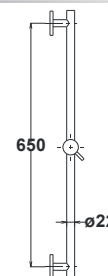

Art.: UH12656
EAN: 3838963626565

● chrom ▪ хром ▪ chrome

Bemerkung: Konsole
Примечание: Кронштейн
Note: console