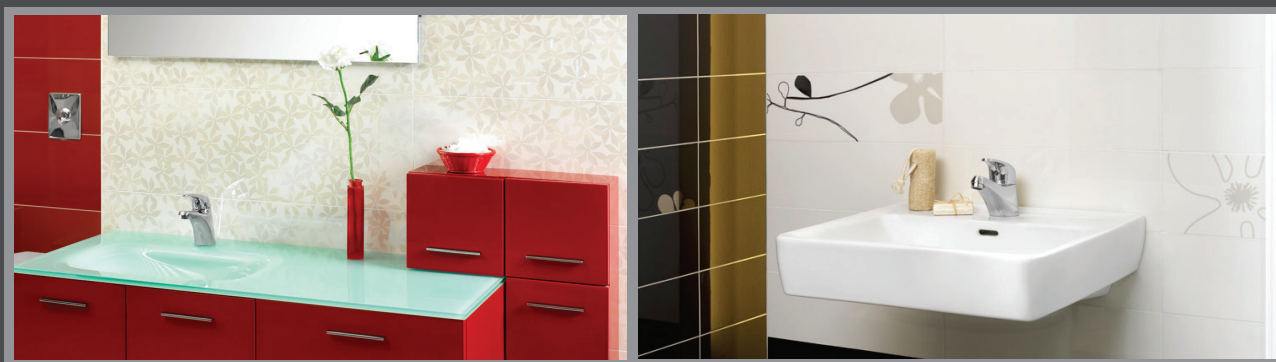

BATHROOM

Quality. Design. Tradition.

Atmen Sie ein. Schauen Sie tief in sich hinein.
Suchen Sie Ihren Glücksmoment. Lächeln Sie und
geben Sie ihm Raum. Sie finden es bei uns.

Глубоко вдохните. Загляните внутрь себя.
Ощутите момент счастья. Улыбнитесь и придайте
ему форму. Вы найдете ее у нас.

Take a breath. Look into yourself. Find your moment
of happiness. Smile and give it a shape. You can find
it with us.