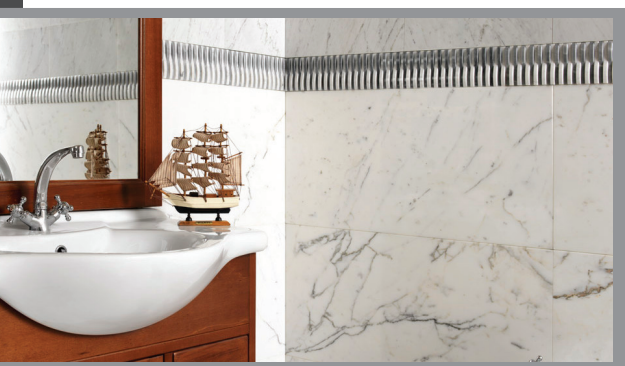

WATER & LIFE

HERZ Hähne heben sich durch klare Linien, moderne Formen und vielfältigen Ideen ab. Herz Hähne fügen sich in Jede Umgebung ein und befriedigen die verschiedensten Geschmäcker. Sie bringen Eleganz und modisches Ambiente in den Raum.

Jegliche Formen, Funktionalität und Verwendung von HERZ Hähnen entspricht den Bedürfnissen von Einzelperson sowie der in öffentlichen Plätzen. Sorgfältig ausgewählte Elemente verschmelzen mit dem restliche Interieur in modernen Räumlichkeiten wobei sie in klassischen Wohnungen eine neue frische hervorrufen.