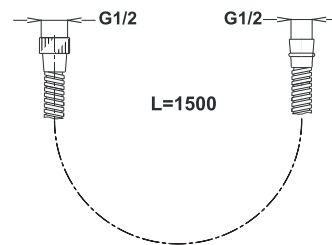

DUSCHE

Dusche
Настенный душ / Showers

SIMPATY

Set Simpaty mit Konsole

комплект Simpaty с кронштейном

Set Simpaty with the console

Art.: UH12454

EAN: 3838963624547

● chrom ■ хром ■ chrome

Bemerkung: Dusche-Set

Примечание: Душевой комплект

Note: shower set

Set Simpaty mit Wandhalterung

комплект Simpaty с держатель душа

Set Simpaty with the wall holder

Art.: UH12358

EAN: 3838963623588

● chrom ■ хром ■ chrome

Bemerkung: Dusche-Set

Примечание: Душевой комплект

Note: shower set

Art.: UH12042

EAN: 3838963620426

● chrom ■ хром ■ chrome

Bemerkung: Handbrause FI 90 MM mit 3 Strahlen, regen/mix/massage mit soft – antikalk strahl Duesen

Примечание: handshover fi 90 mm with 3 sprays, rain/mix/massage jet, and soft, easy-to-clean anticalc nozzles

Note: handshover fi 90 mm with 3 sprays, rain/mix/massage jet, and soft, easy-to-clean anticalc nozzles

Art.: UH12000

EAN: 3838963620006

● chrom ■ хром ■ chrome

Bemerkung: Duschrrohr

Примечание: Душевой шланг

Note: shower hose

Art.: UH12651

EAN: 3838963626510

● chrom ■ хром ■ chrome

Bemerkung: Konsole

Примечание: Кронштейн

Note: console

Art.: UH12151

EAN: 3838963621515

● chrom ■ хром ■ chrome

Bemerkung: Wandduschhalter

Примечание: держатель душа

Note: wall holder for the shower