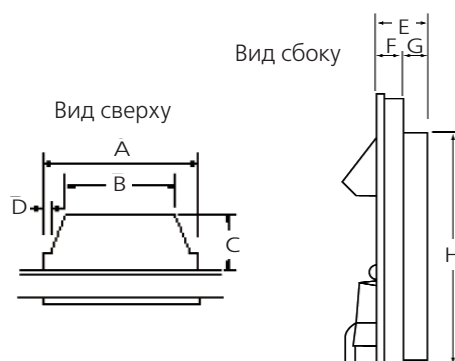

Электрические встраиваемые камины

	A	B	C	D	E	F	G	H
Shaftsbury	405	300	140	52	210	70	140	540
Copenhagen	405	337	107	30	120	13	107	545
Avola	410	340	115	16	125	70	55	540
Chalbury	410	340	115	16	140	85	55	540
Horton	410	340	115	16	134	79	55	540
Michigan	410	340	110	16	126	76	55	540
Wynford	410	340	110	16	120	70	50	540

Все размеры указаны в миллиметрах. Пожалуйста, учитывайте допуск +/- 5 мм.

Dimplex®

Официальный представитель в России:
Торговый Дом "Белая Гвардия"

Москва, 5-й Донской пр-д., 21-Б, стр.10, этаж 6
Телефон: (495) 916-96-97, факс: (495) 916-96-98

www.electrokamin.ru

БЕЛАЯ ГВАРДИЯ®
торговый дом