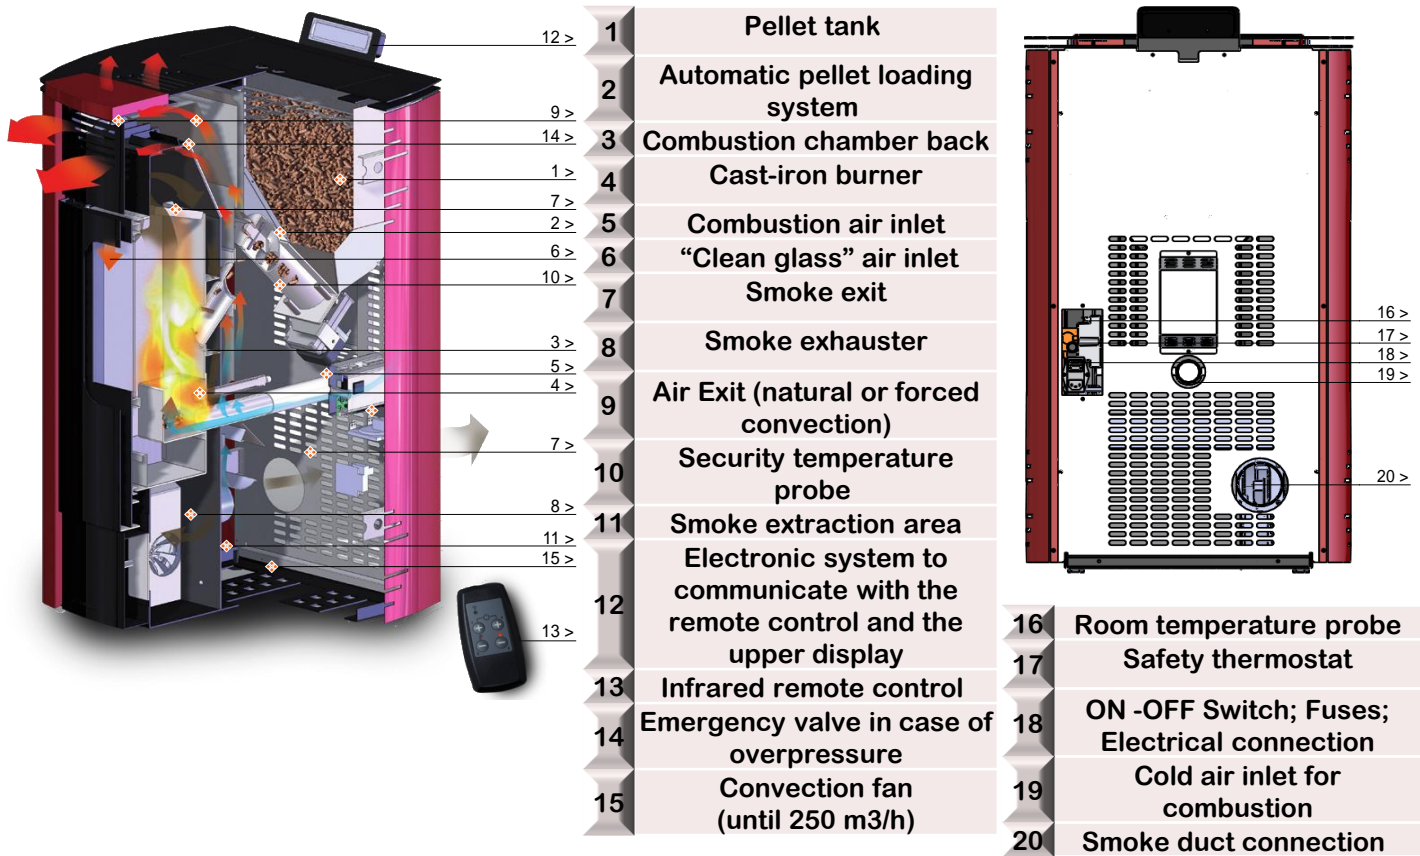

  
**Chazelles**  
— FIREPLACES - INSERTS - STOVES —

T-Barbara

**Pellet stoves**

Designation	T-BARBARA	T-BICE
Colour	White steel	Curved white steel
Dimensions LxDxH (mm)	504 x 505 x 1042	586 x 541 x 1042
Thermal Output	min 3,0 kW / max 10,0 kW	min 3,0 kW / max 10,0 kW
Efficiency	min 85% / max 85,5%	min 85% / max 85,5%
Hourly pellet consumption	min ~0,72 kg/h max ~2,50 kg/h	min ~0,72 kg/h max ~2,50 kg/h
Autonomy	min ~ 7h / max ~ 25h	min ~ 7h / max ~ 25h
Tank capacity	18kg	18kg
Electrical consumption	72 – 117 W/h	72 – 117 W/h
Hot air exit vents	Front and top	Front and top
Adjustment and functioning	Infrared remote control	
Net weight	92 kg	92 kg
Maximum electrical consumption	350 W - Lightning 20mn	350 W – Lightning 20mn
Rated voltage frequency	230 V / 50 Hz	
CO at 13% of O2	min 0,017% / max 0,045%	min 0,017% / max 0,045%
Flue gas mass flow	min 7,30 g/s max 13,24 g/s	min 7,30 g/s max 13,24 g/s
Particular meter	30 mg/Nm3	30 mg/Nm3
Flue gas temperature	min 102°c / max 166° c	min 102° c / max 166° c
Negative pressure	min 11 Pa / max 12 Pa	min 11 Pa / max 12 Pa
Connexion for flue gas exit	Ø 80 mm	
Connexion for combustion air inlet	Ø 42 mm	
Ashtray	Removable	
Guarantee	2 years	

**T-BARBARA**  
Rounded angles

**S-BICE**  
White ceramic tablet