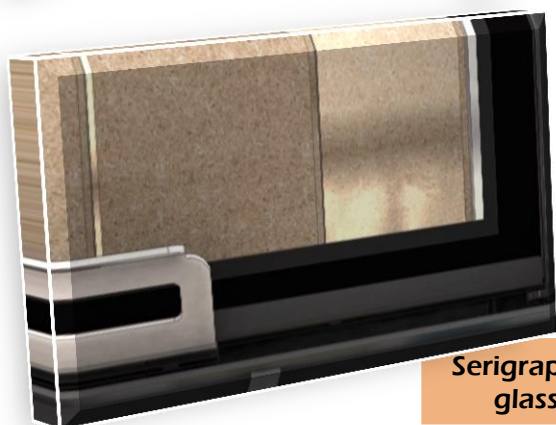

Why would you choose a Design insert ?

Convenience

- Lifting up door for a glass cleaner, longer : “Glass Protect System”
- Lateral opening for the cleaning of the window
- Possibility to add a fan (depending the models)
- Heat accumulation thanks to the refractory bricks

Pleasure

- Serigraphic glass
- Wide glasses to enjoy the fire
- 2 colours available for the combustion chamber : beige or black
- Compatible with the Chazelles hot air distribution system – to heat the whole house

Quality & Security

- Made in France
- Flamme Verte certification
- 10 years warranty
- Conform to the norm EN13229
- Removable “cold hand” handle for security and aestheticism
- Combustion chamber made in refractory bricks

Serigraphic glass