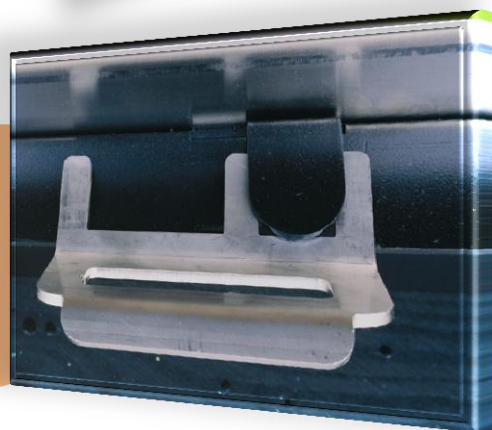

Pleasure

- Serigraphic glass
- Wide glasses to enjoy the fire
- 2 colours available for the combustion chamber : beige or black
- Compatible with the Chazelles hot air distribution system – to heat the whole house

Serigraphic glass

Lift-up door with removable “cold hand” handle : to load wood easily

Lateral opening for the cleaning of the window

Combustion chamber available with black or beige refractory bricks

Lodge fireplace